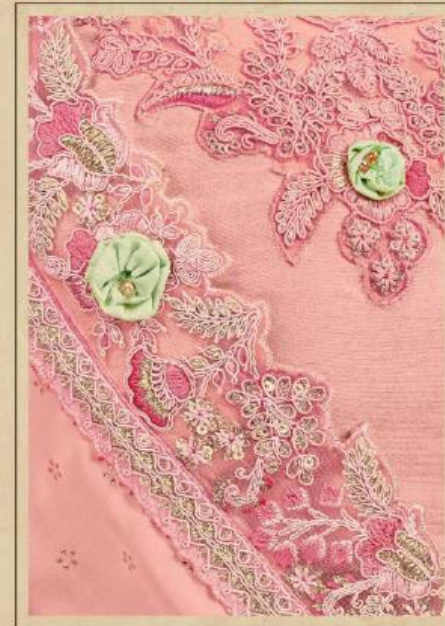

A STUNNING AND ELEGANT SAREE FOR THE CHIC WOMEN.

TEXTILE DEAL

KC-103 D

TEXTILE DEAL

**KAVYA**  
CREATION

timeless  
beauty

enhance, these magazines present an aura of a new fashionable world with beautiful collection to suit everyone of all occasions.