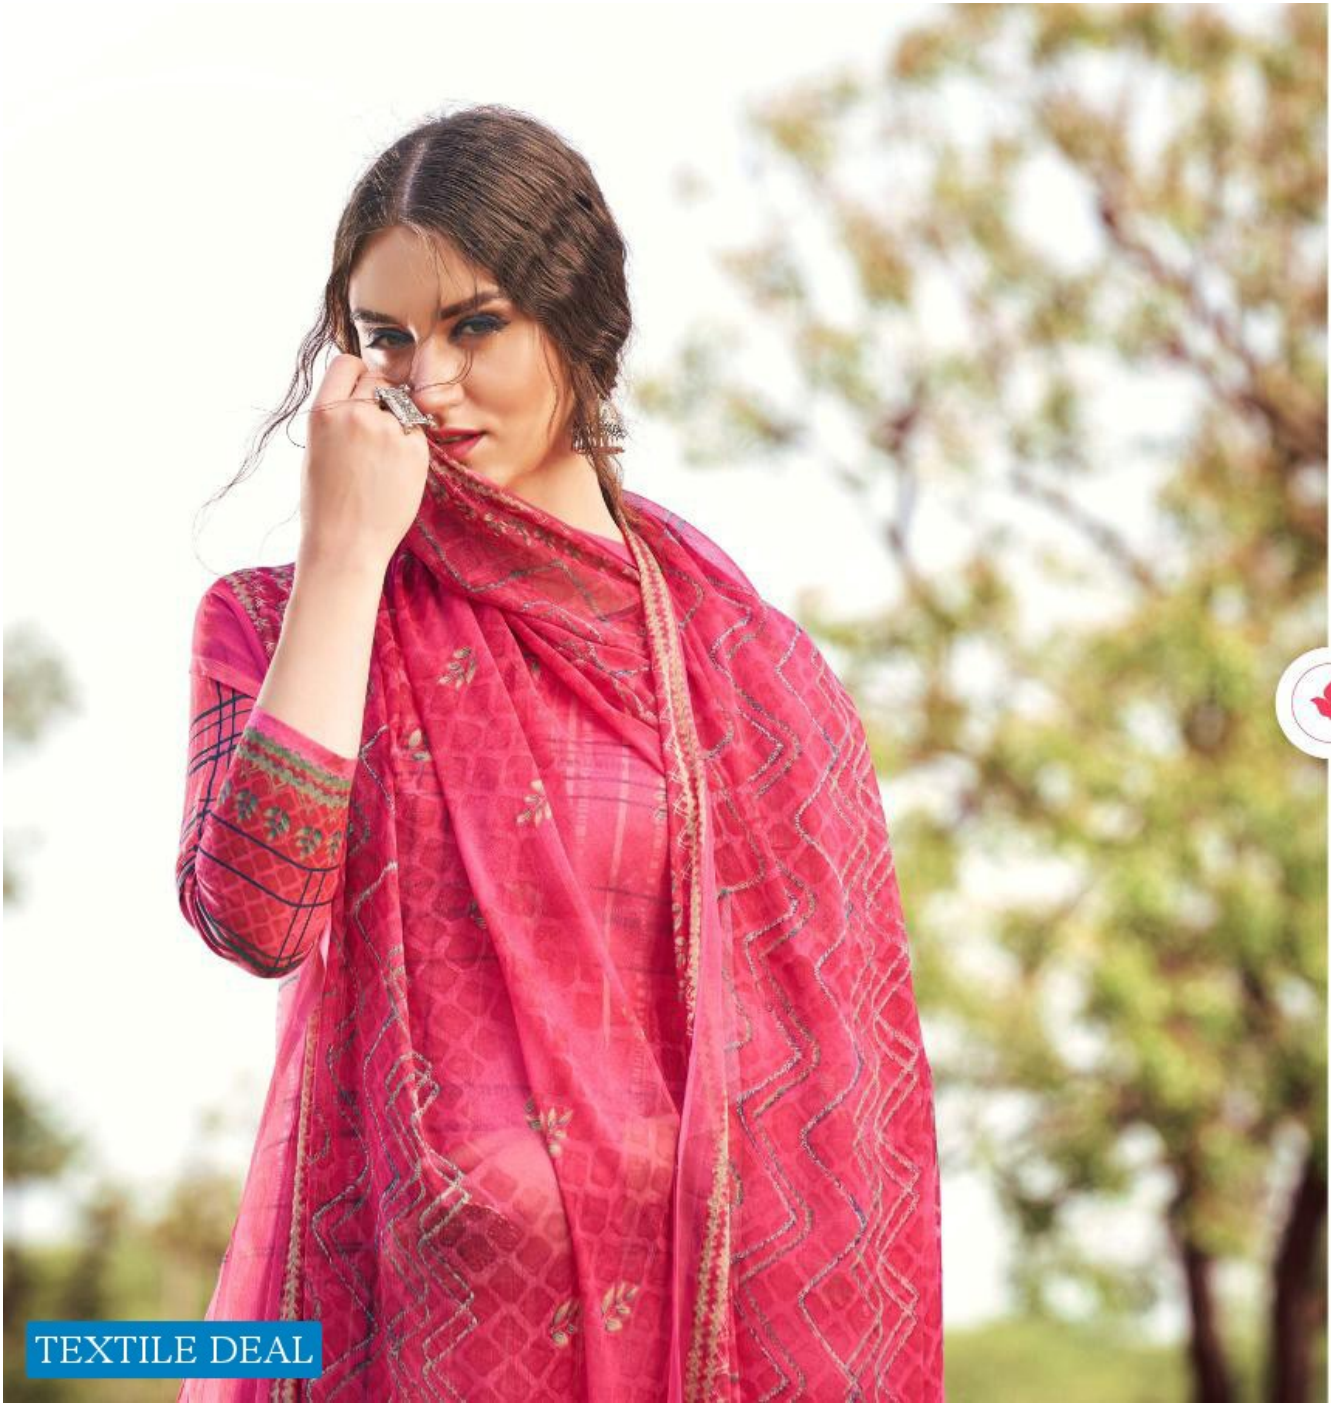

TEXTILE DEAL

Zulfat®
Designer Suits