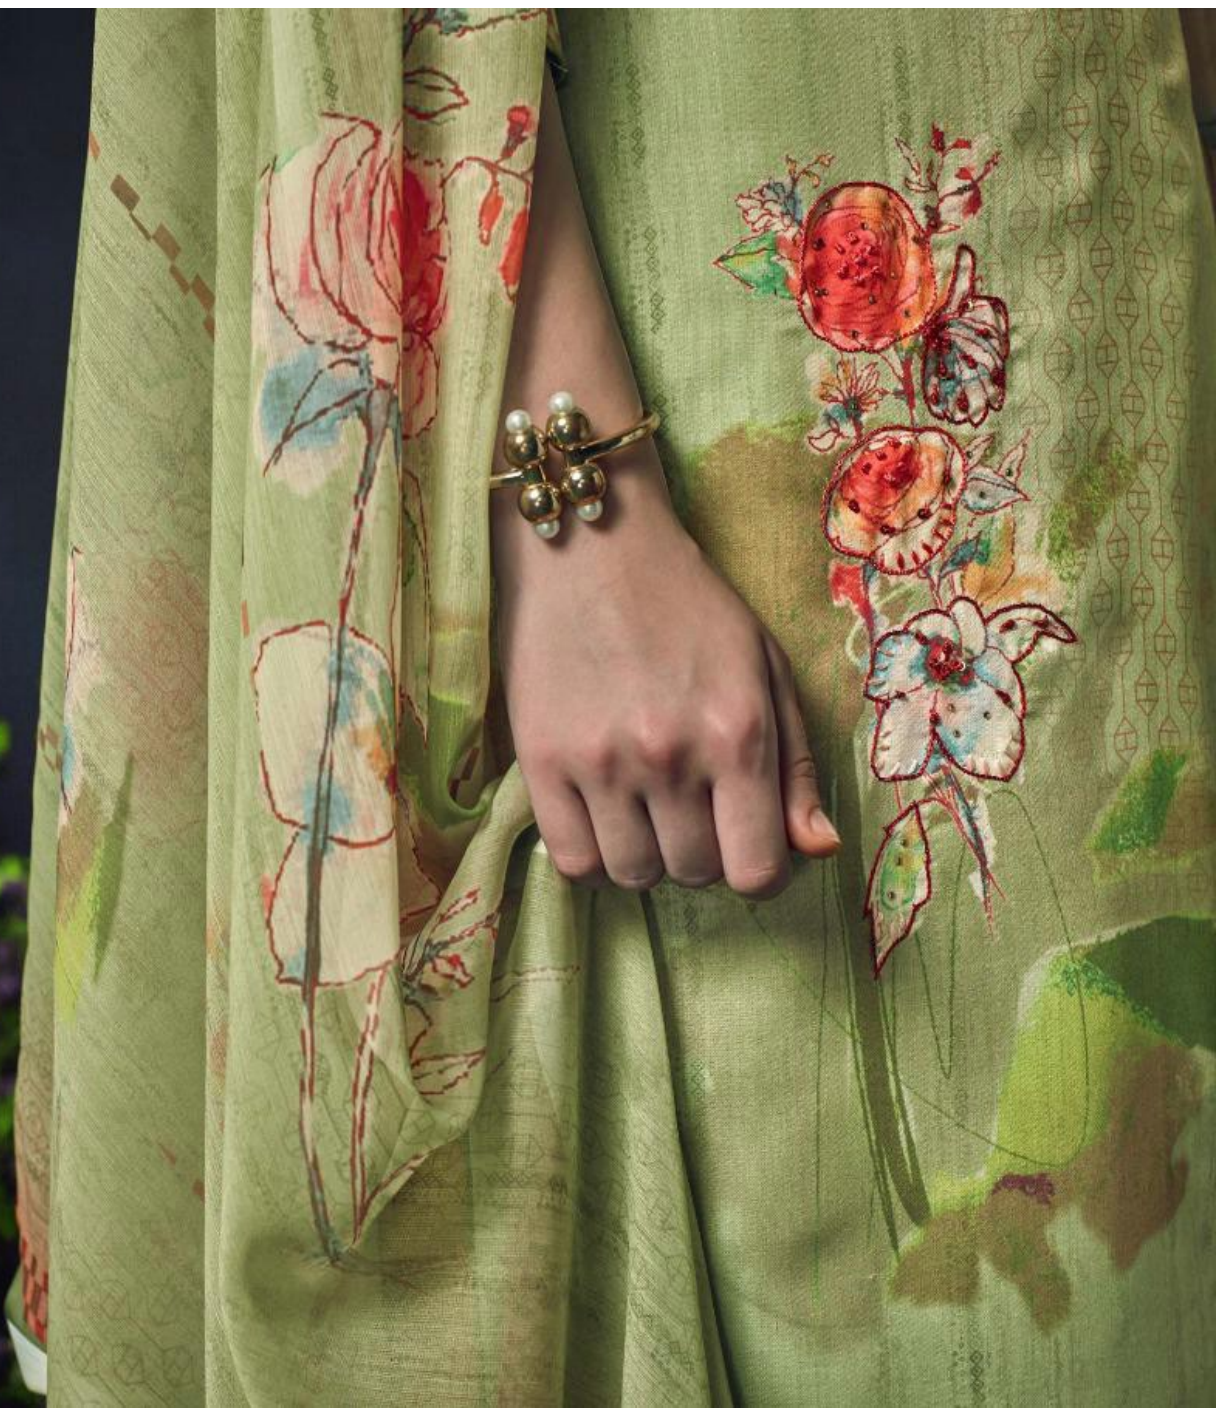

BelliZa[®]
Premium
Designer Studio

TEXTILE DEAL

SCARLETT
COVER THE ELEGANCE OF CLASSIC FASHION OF WEST
THE COLLECTION
608-004

TEXTILE DEAL

BelliZa
Premium
Designer Studio