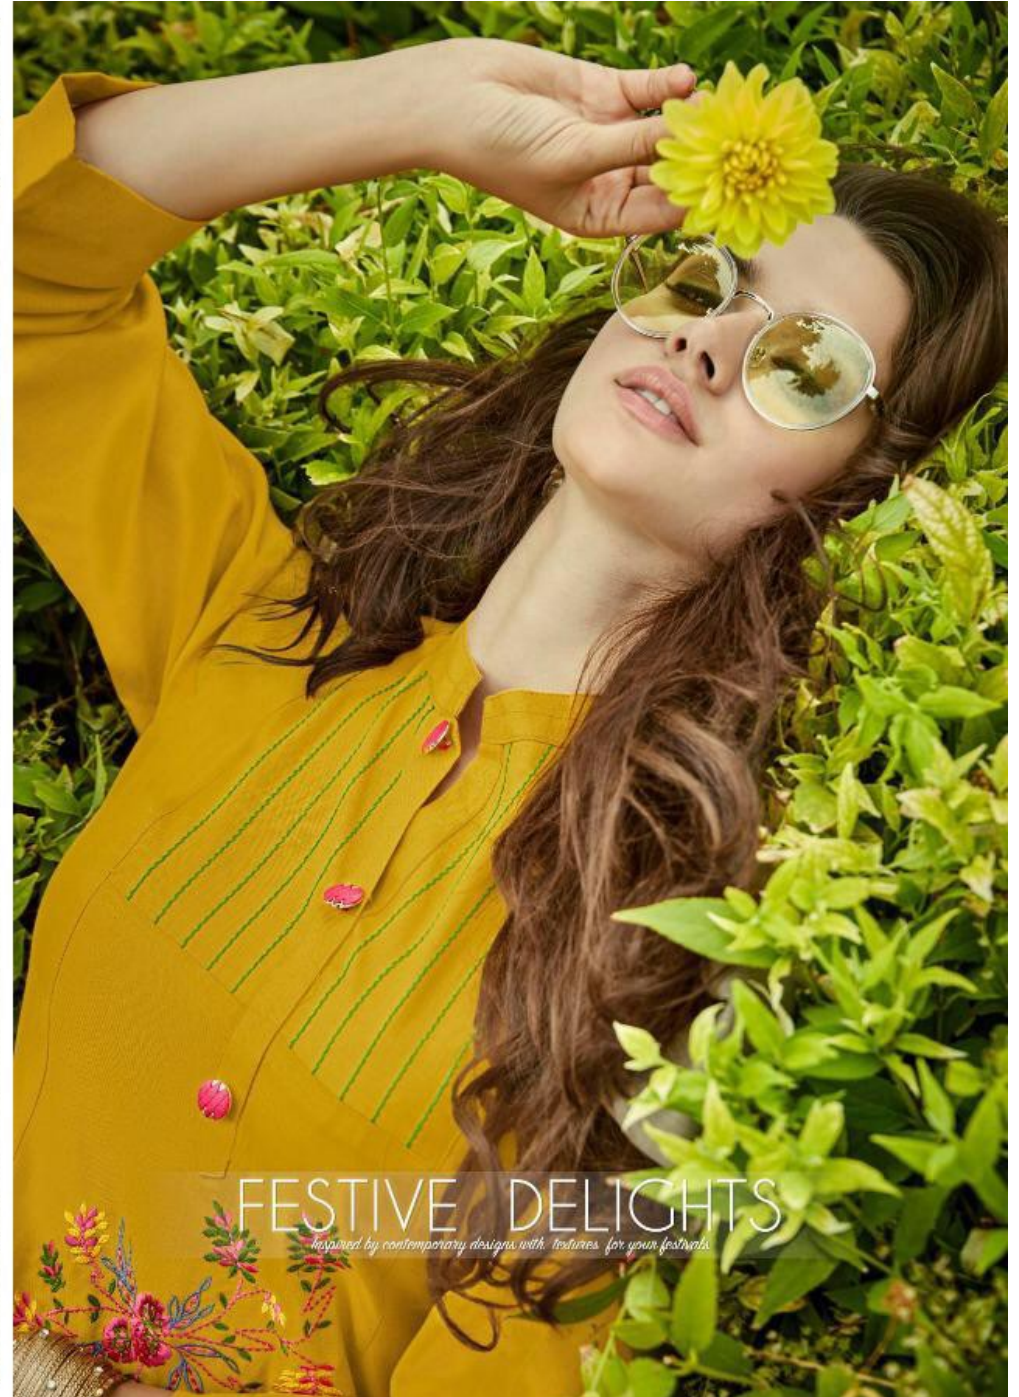

TEXTILE DEAL

Fashionable Forever

Bring you a wide range of fabrics for lustrious and smooth feel. Now you can get elegance today... tomorrow and forever.

TEXTILE DEAL

POONAM
DESIGNER

1006

The Elegance Naturalli