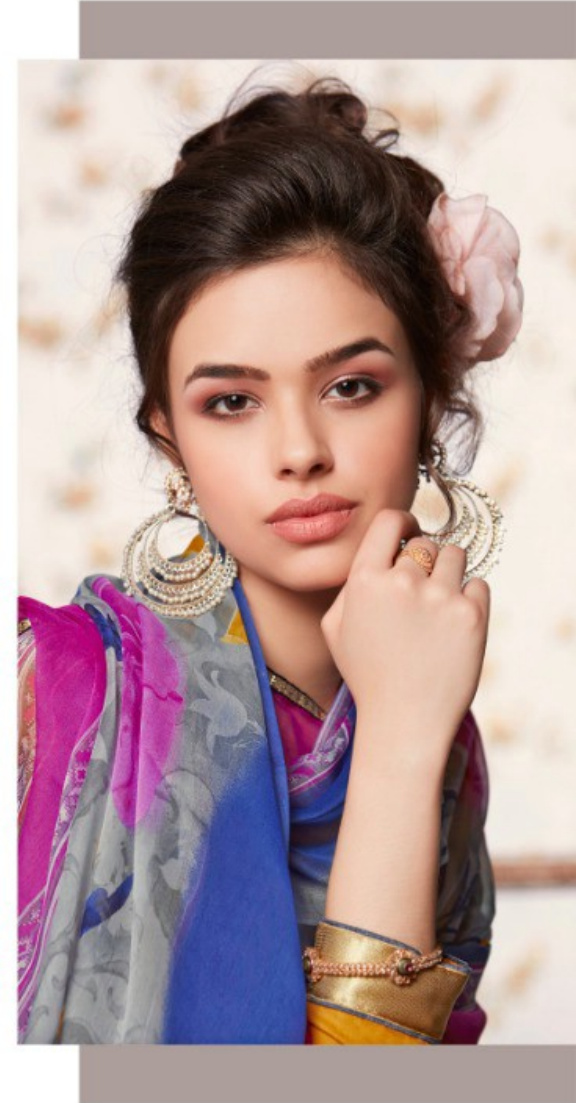

9001

Moving with silky grace, your elegance will be clear for all to behold and enjoy. celebrate your delicate side with the exquisite Indian voile collection.

TEXTILE DEAL

TEXTILE DEAL

Feel the enchanting radiance of season with rani, blue & pink pattern brings in a complete look of elegance and simplicity.

TEXTILE DEAL

9002

Make everyday fashionable everything you need for a fabulous wardrobe a round up of the hottest trends this season.

These designer apparel capture the **9007** attention of everyone wherever you go.