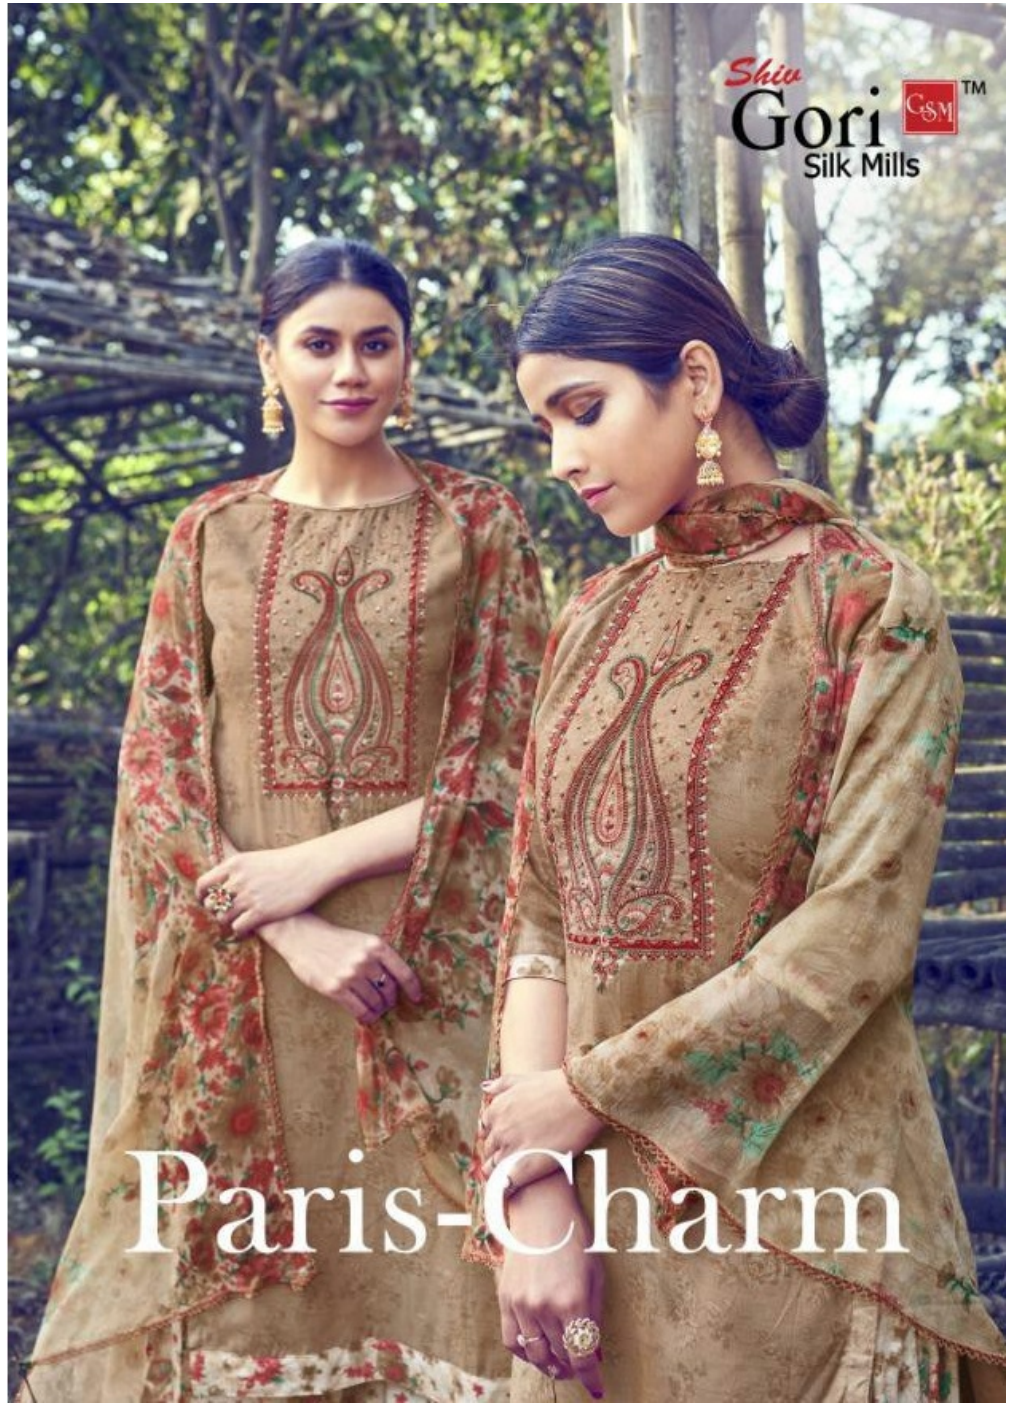

Shiv
Gori ™
Silk Mills

Paris-Charm

TEXTILE DEAL

Design No - 1008

TEXTILE DEAL

Design No -1005

Logo

Design No -1004