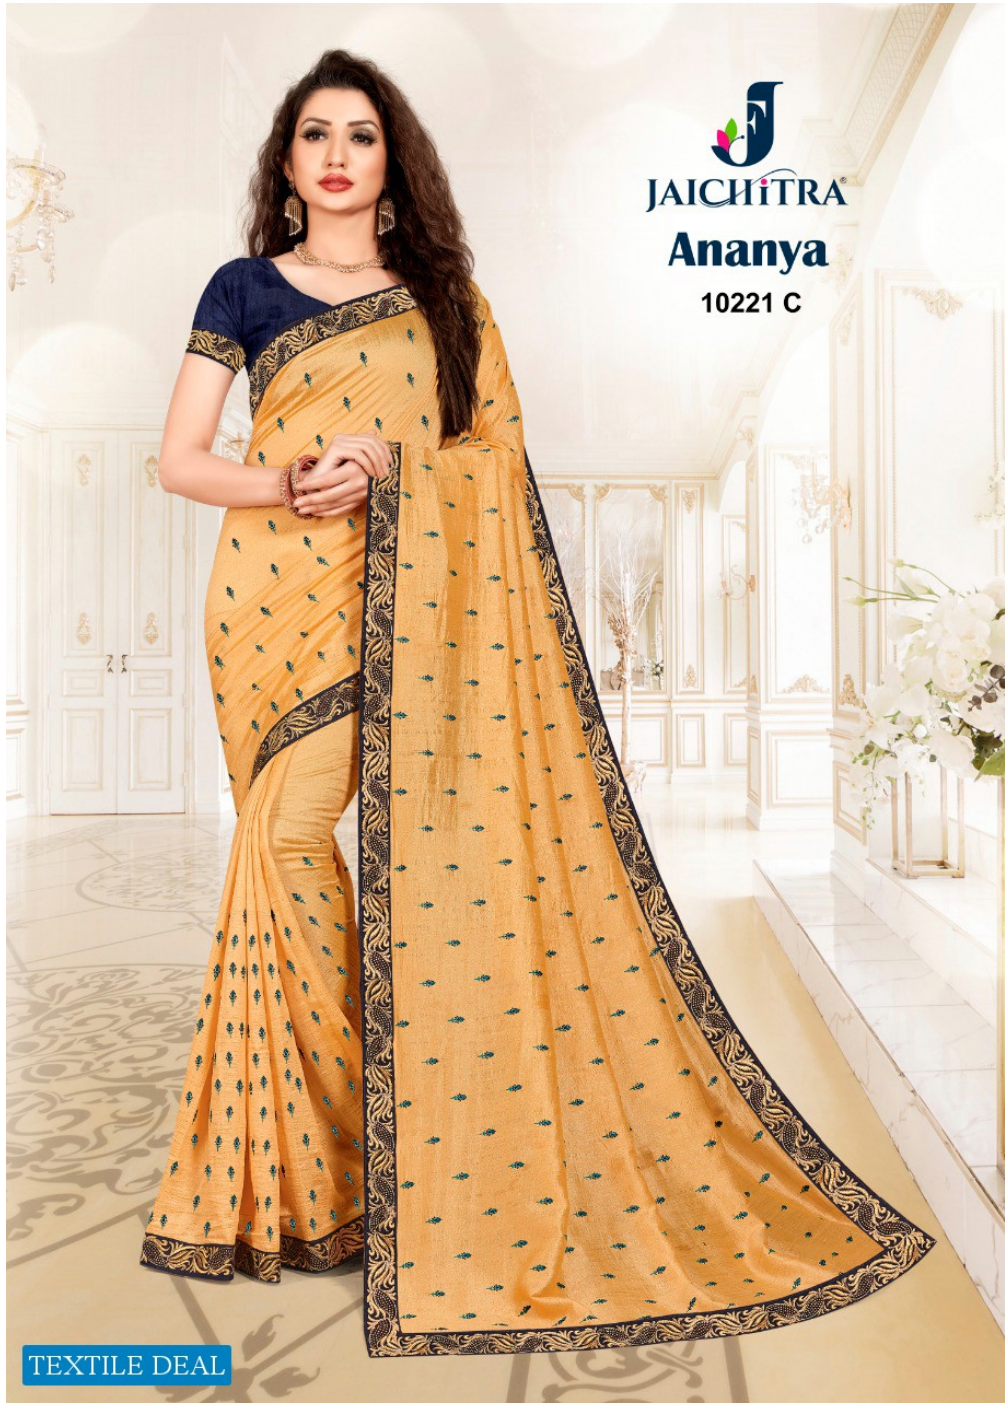

  
**JAICHITRA**  
**Ananya**  
10221 A

TEXTILE DEAL

A woman with long dark hair is standing in a brightly lit, ornate hallway. She is wearing a green saree with a red border and small floral motifs. The saree has a long, flowing pallu. She is also wearing a red short-sleeved blouse. The hallway has white walls with gold accents, a patterned floor, and a chandelier. In the background, there are white doors and a vase of white flowers.

  
**JAICHITRA**  
**Ananya**  
10223 A

TEXTILE DEAL

  
**JAICHITRA**  
**Ananya**  
10223 D

TEXTILE DEAL

  
**JAICHITRA**  
**Ananya**  
10221 C

TEXTILE DEAL

  
**JAICHITRA**  
**Ananya**  
10222 A

TEXTILE DEAL