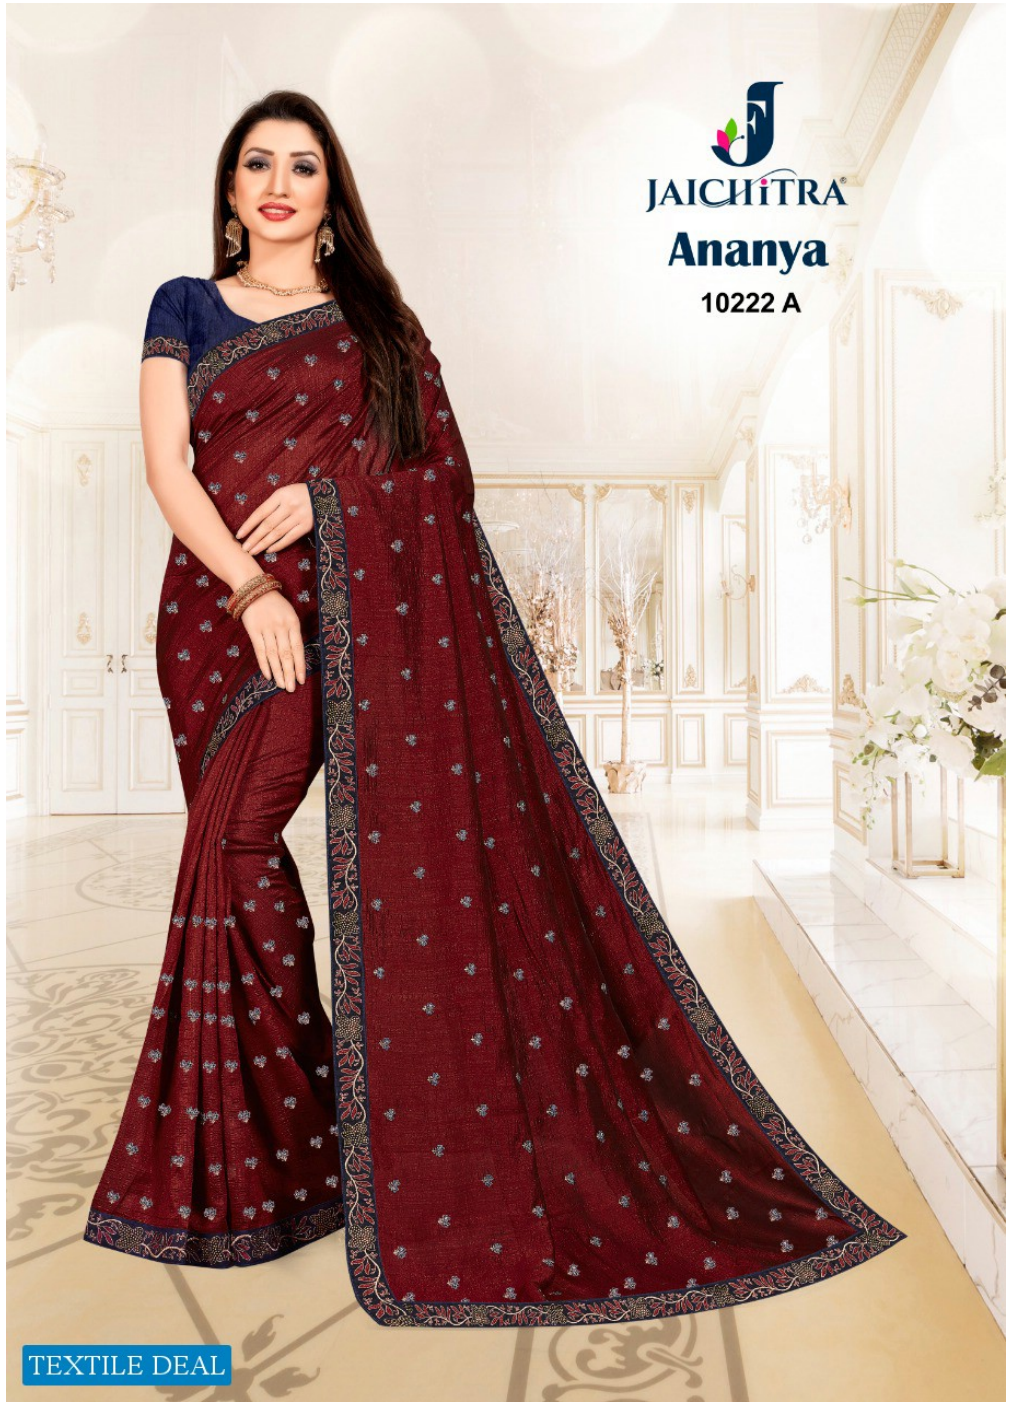

  
**JAICHITRA**  
**Ananya**  
10221 A

TEXTILE DEAL

A woman with long dark hair is standing in a brightly lit, ornate hallway. She is wearing a green saree with a red border and small floral motifs. The saree has a long, flowing pallu. She is also wearing a red short-sleeved blouse. The hallway has white walls with gold accents, a patterned floor, and a chandelier. In the background, there are white doors and a vase of white flowers.

  
**JAICHITRA**  
**Ananya**  
10223 A

TEXTILE DEAL

  
**JAICHITRA**  
**Ananya**  
10223 D

TEXTILE DEAL

  
**JAICHITRA**  
**Ananya**  
10221 C

TEXTILE DEAL

  
**JAICHITRA**  
**Ananya**  
10222 A

TEXTILE DEAL