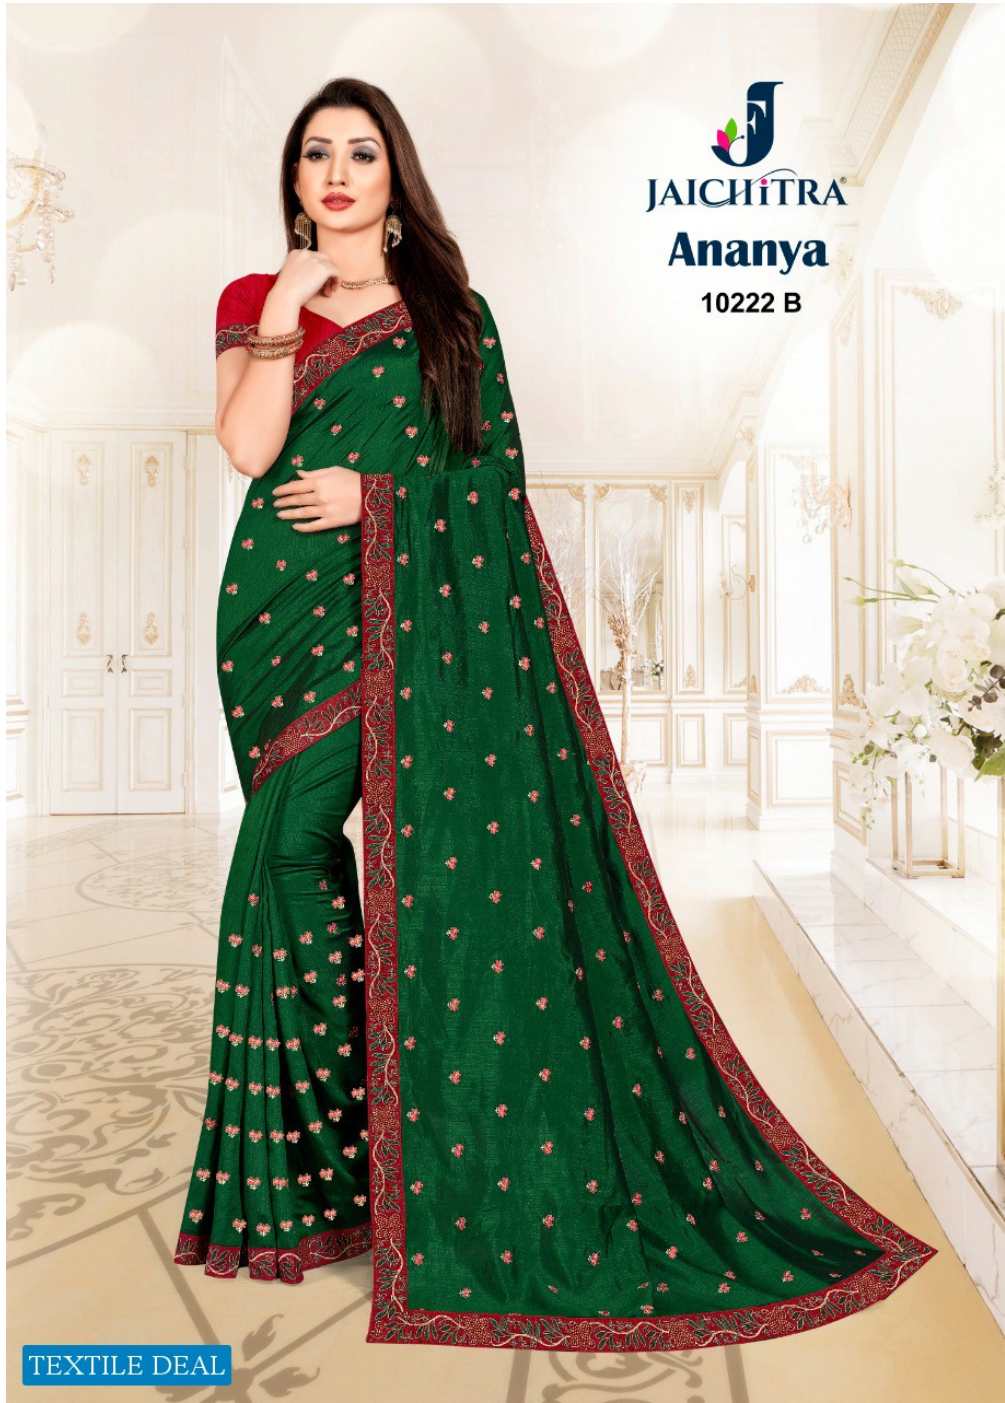

JAICHITRA
Ananya
10222 B

TEXTILE DEAL