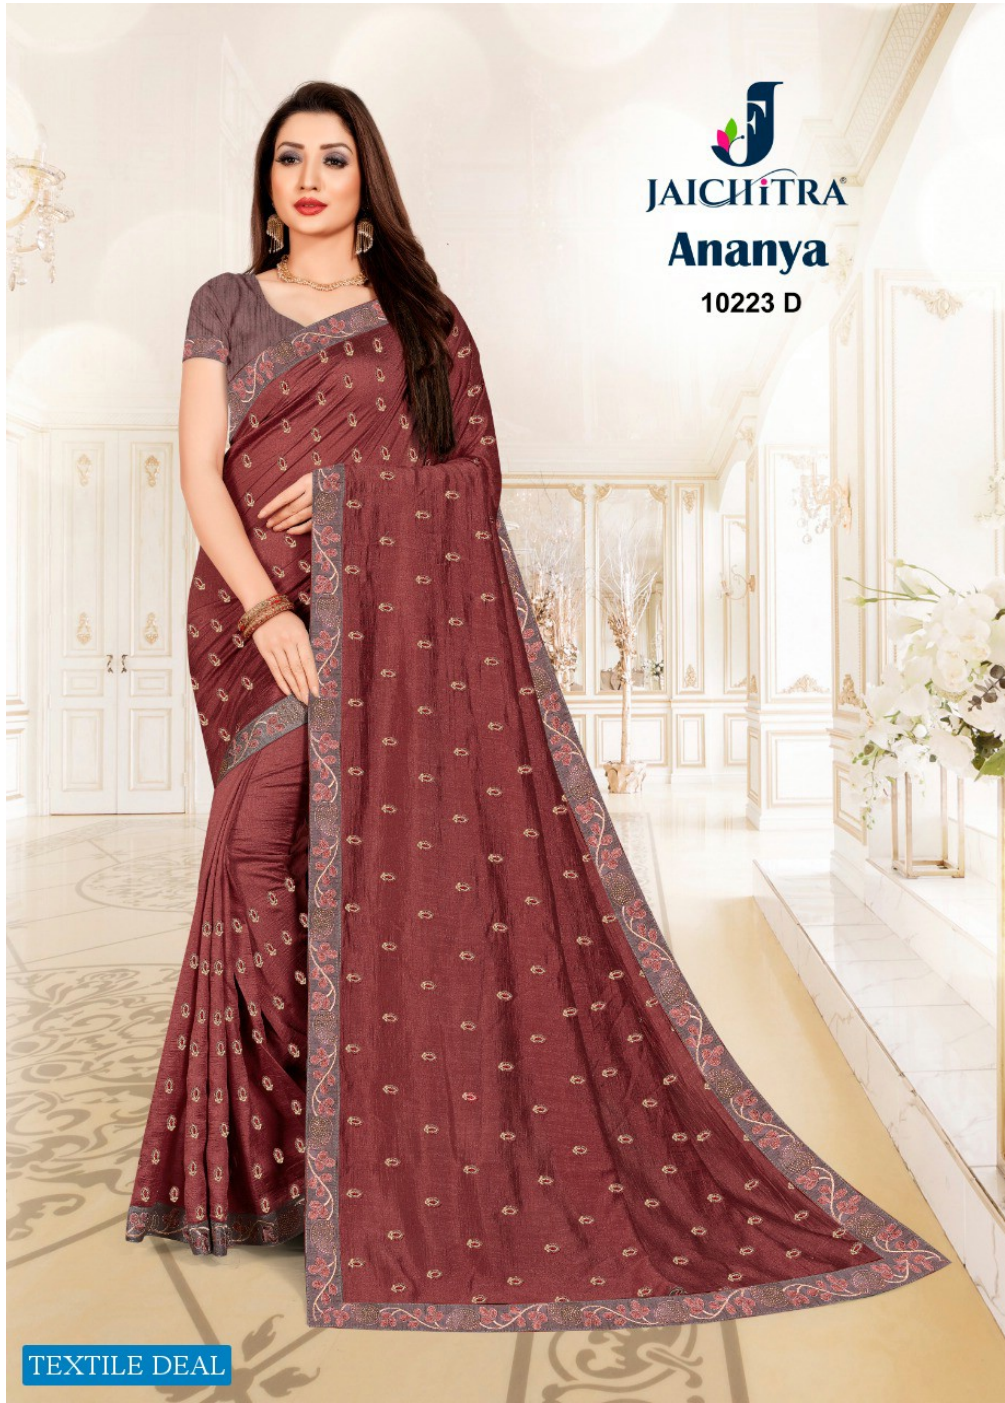

JAICHITRA
Ananya
10223 D

TEXTILE DEAL