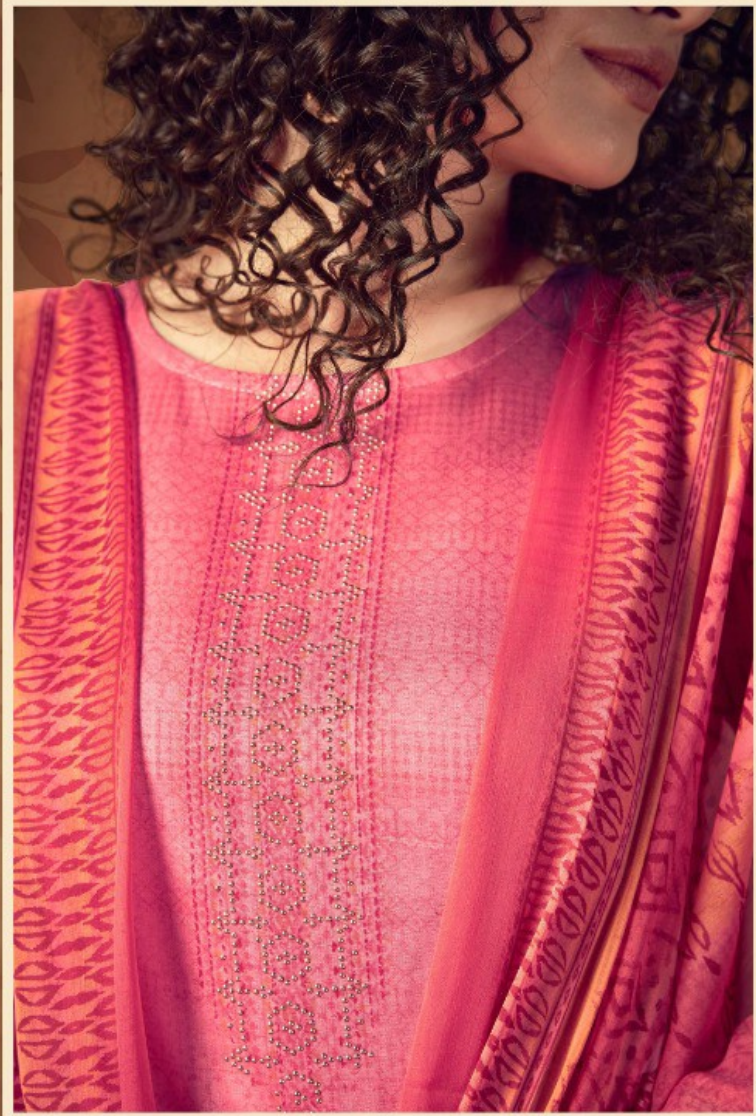

Zulfat
Designer Suits

TEXTILE DEAL

© 2014

© 2014