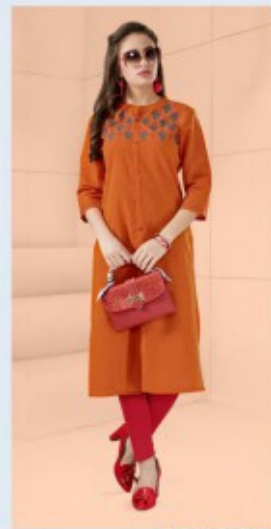

Attitude is an ELEGANCE FEELING

2657 MUSTARD

Attitude
is an
ELEGANCE FEELING

TEXTILE DEAL

TEXTILE DEAL

she is
ABSOLUTE CLASSIC

2654 RAMA

2655 RUST

2656 BLACK

2657 MUSTARD

2658 FUSHIYA

2659 L.T. BLUE