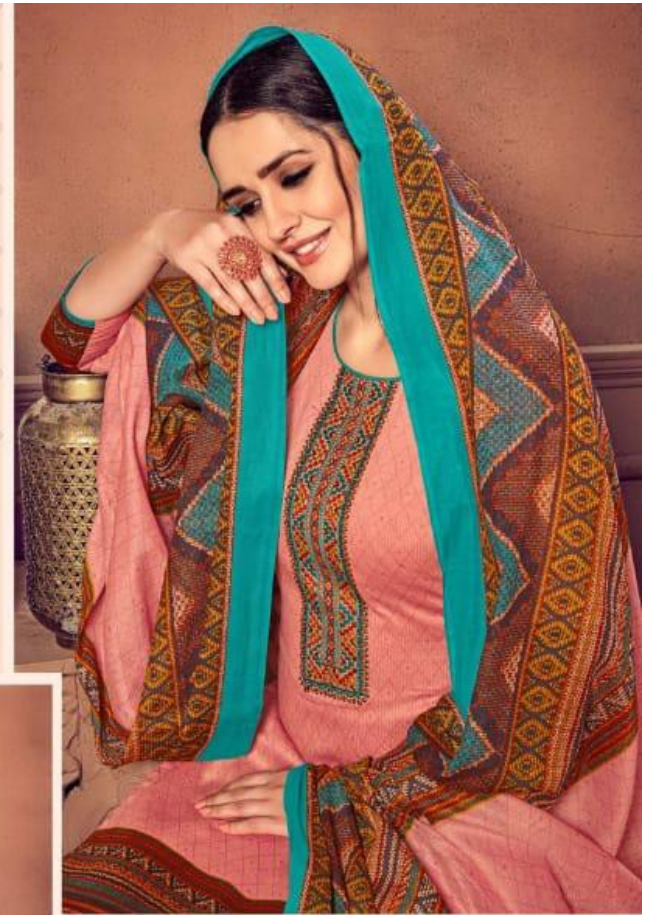

DESIGN : 3004