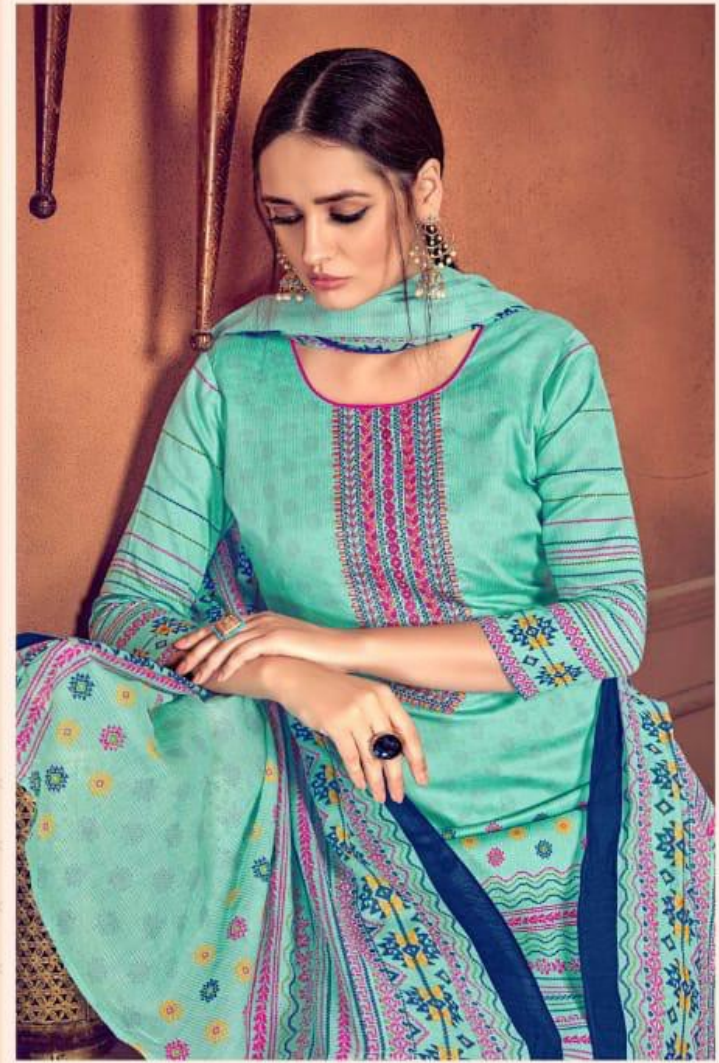

DESIGN : 3005