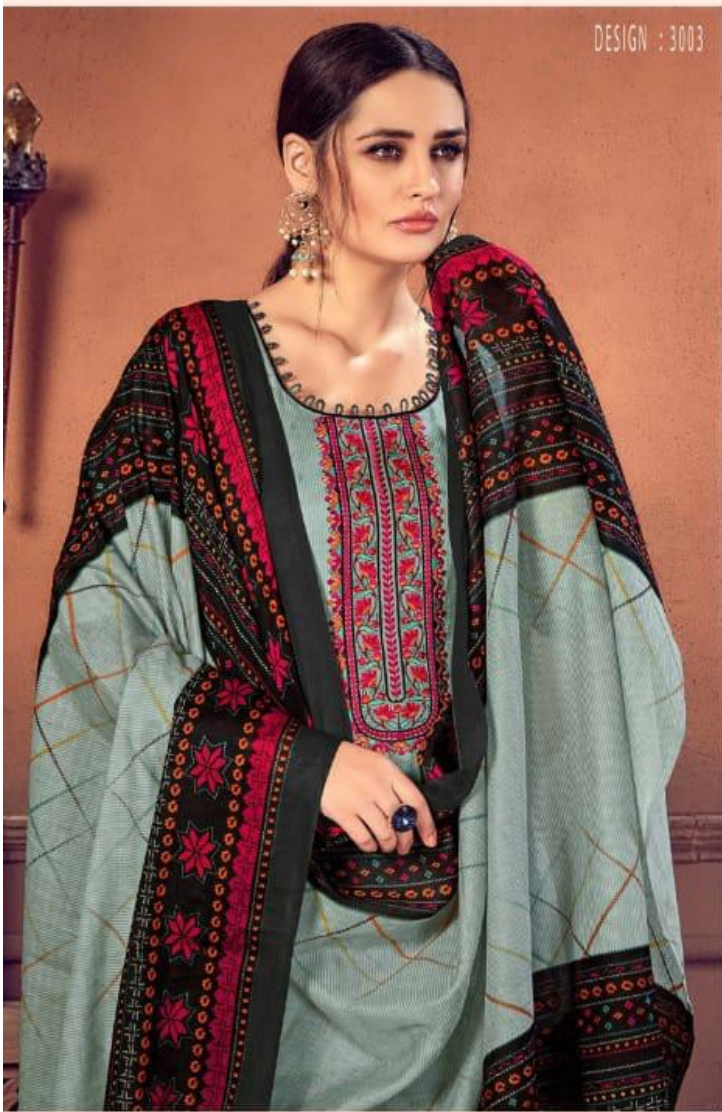

دلہنگا®
धागा
DHAGA
A House of Luxury Lawn

میںم

MEMSAAB

PURE COTTON SATIN TOP HEAVY EMBROIDERY
WITH MUL-MUL DUPATTA

TEXTILE DEAL

DESIGN : 3006

TEXTILE DEAL

دلہنگا®
धागा
DHAGA
A House of Luxury Lawn