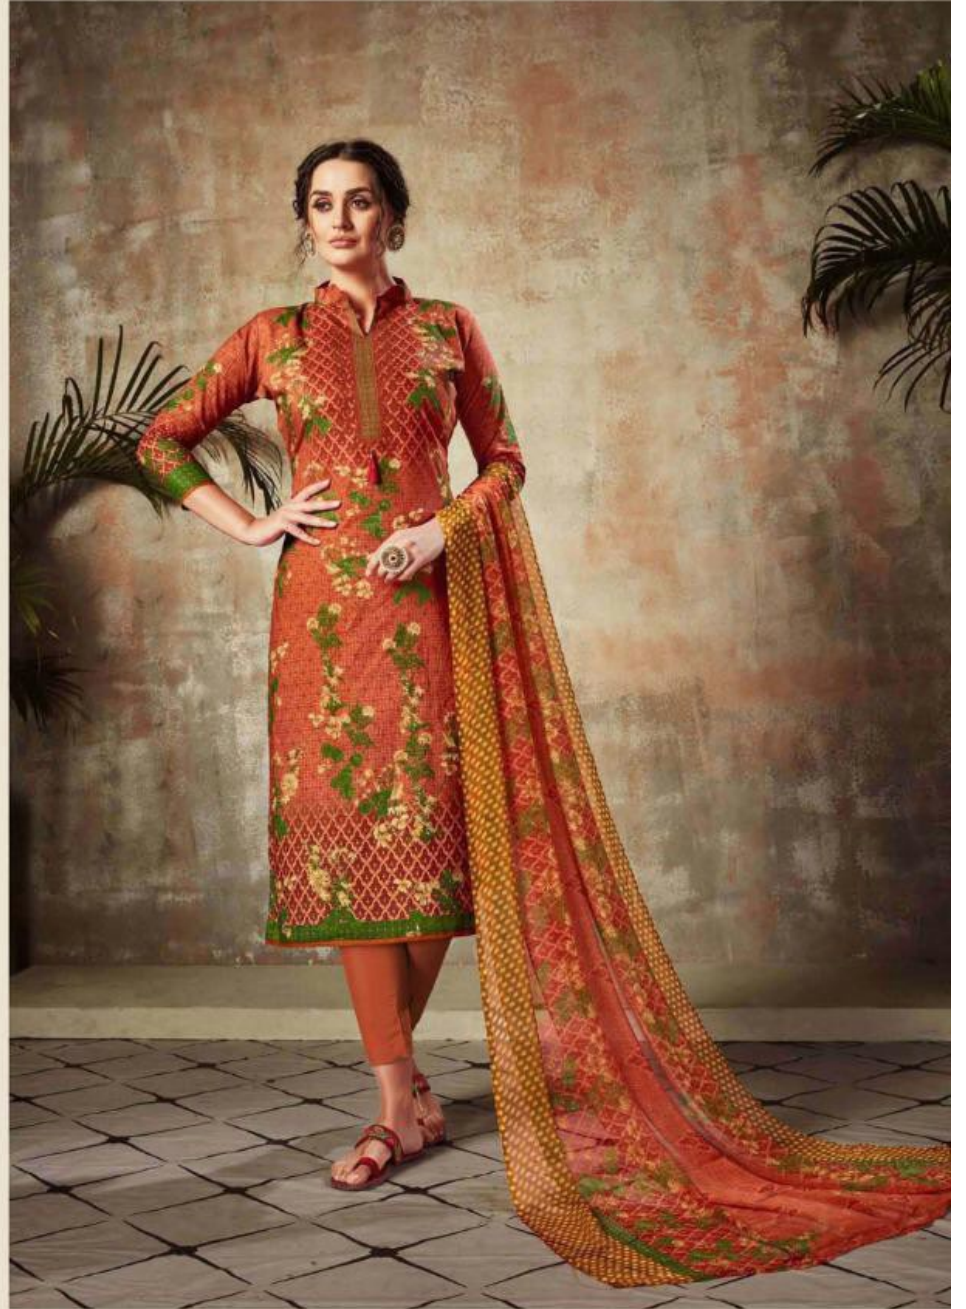

Refresh your look wardrobe with exquisitely patterned collection added multicolored dupatta enhances feminine touch to your personality.
170-007

TEXTILE DEAL