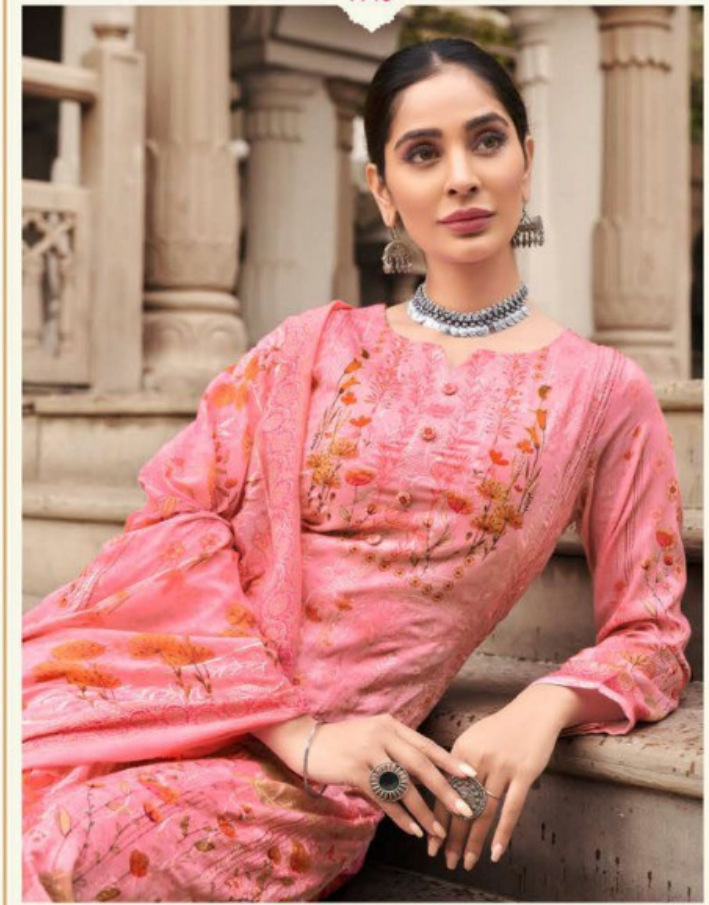

irinda®

1149

TEXTILE DEAL