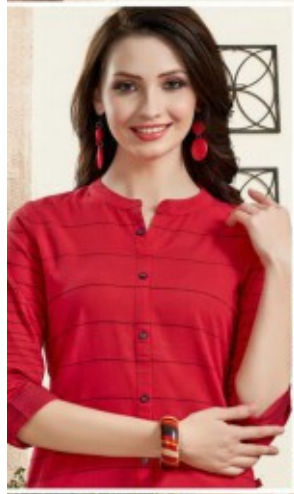

## THE MYSTICAL

DEEP, MYSTICAL FLOWER PRINTED LEHENGA PAIRED WITH A FRILLY BLOUSE FOR A SENSUAL APPEAL.

TEXTILE DEAL

2390/BEIGE

TEXTILE DEAL

2388/BLACK

2389/WHITE

2390/BEIGE