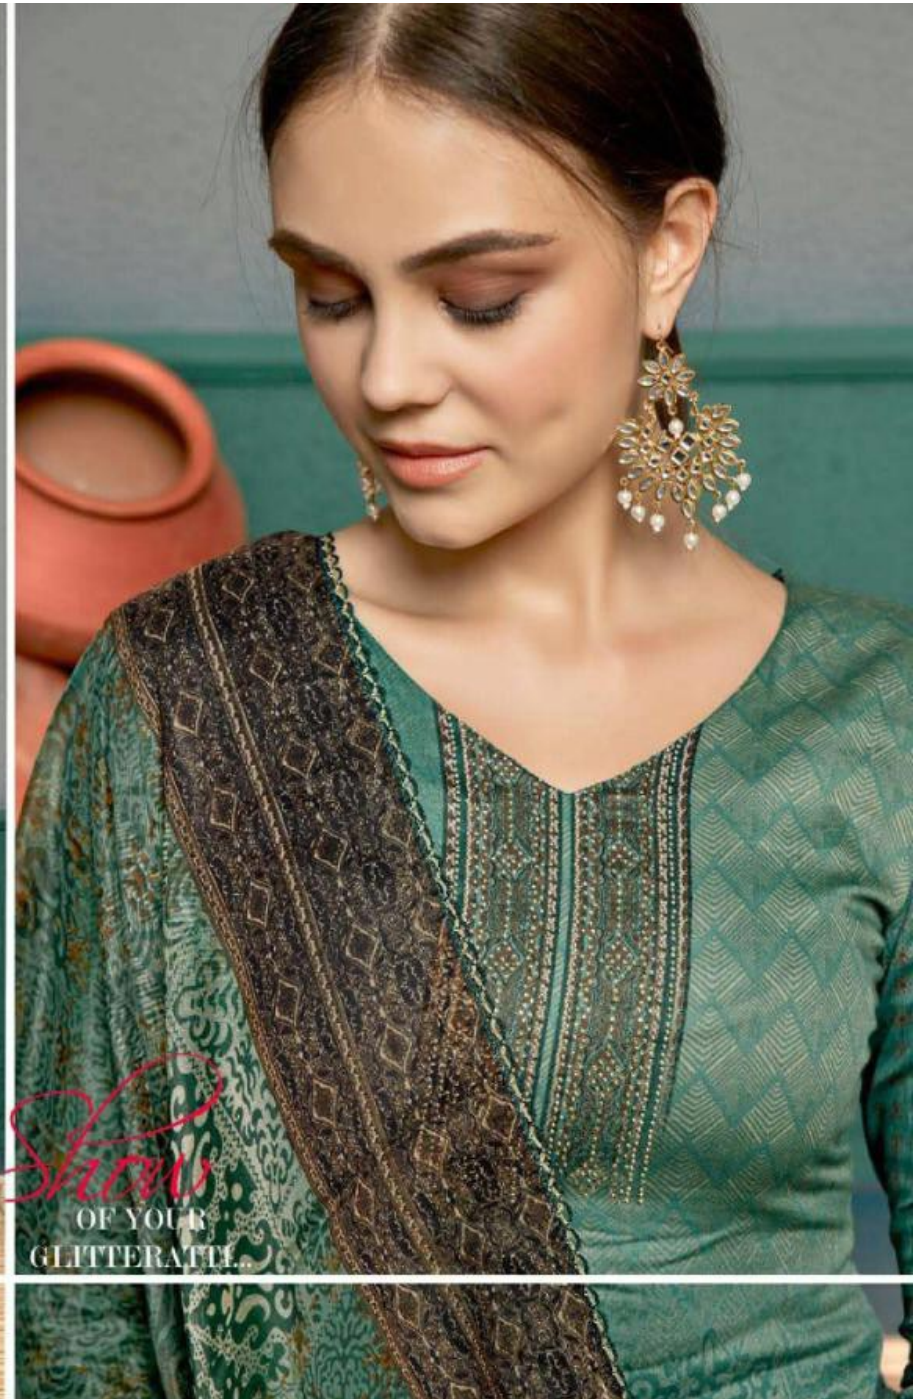

TEXTILE DEAL

Show
OF YOUR
GLITTERATI