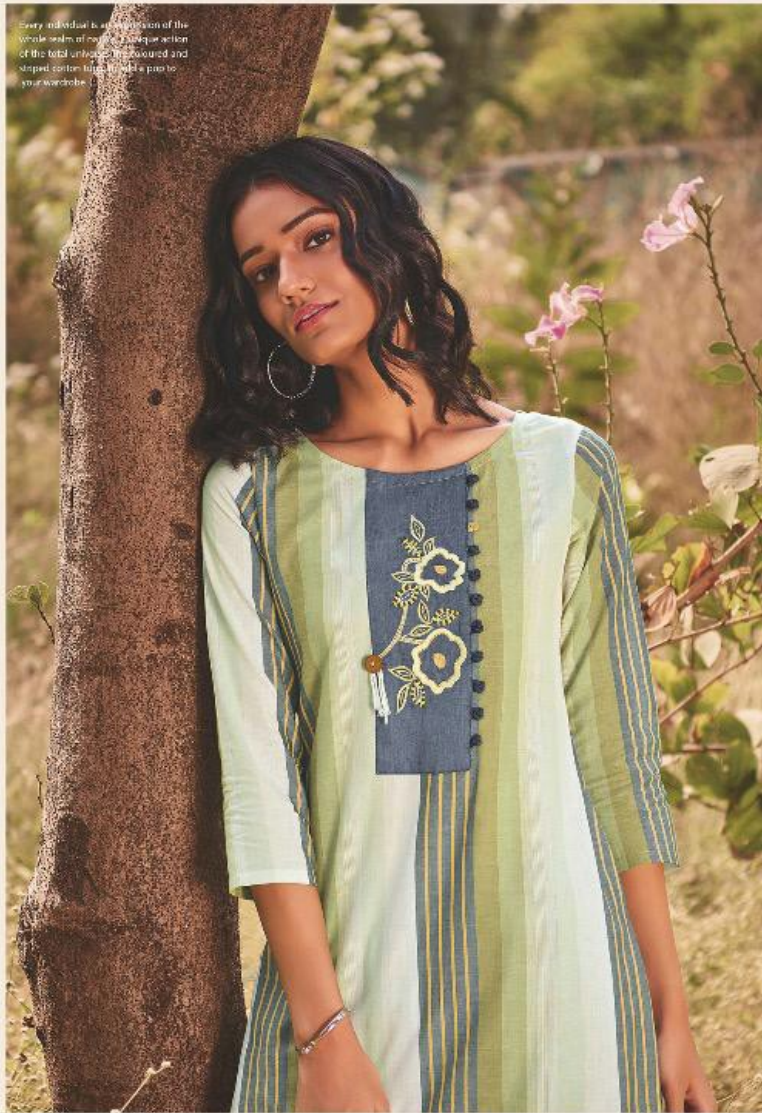

3152

TEXTILE DEAL