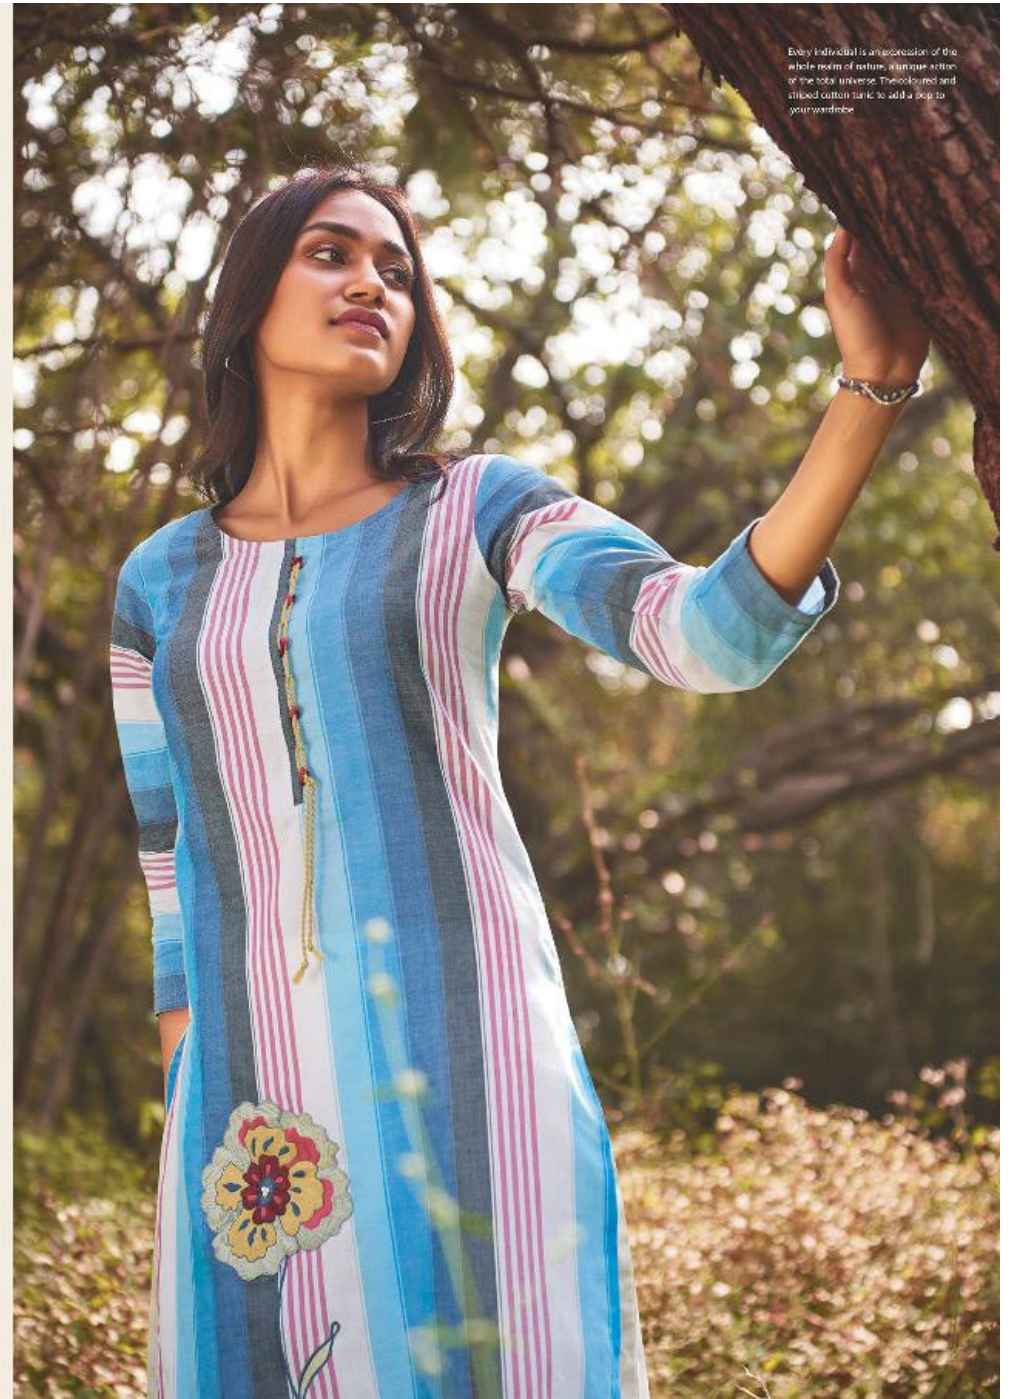

Elegance - Designed & Delivered

3153

TEXTILE DEAL