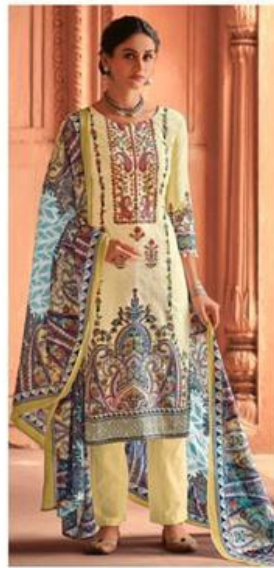

AAFREEN | 9008