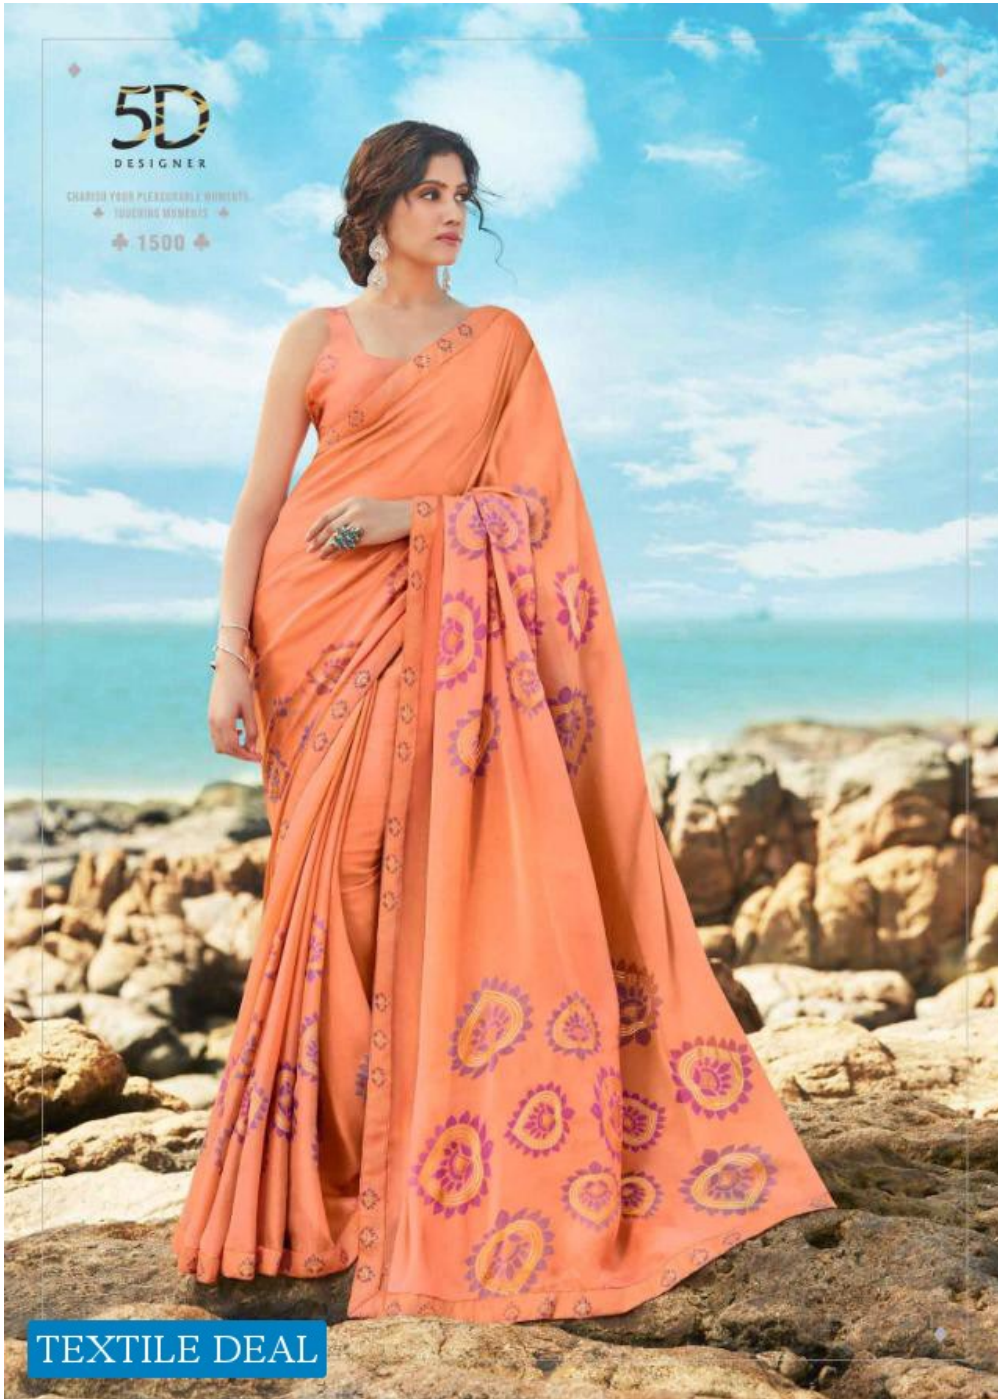

1491

1492

1493

1494

1495

1496

1497

1498

1499

1500