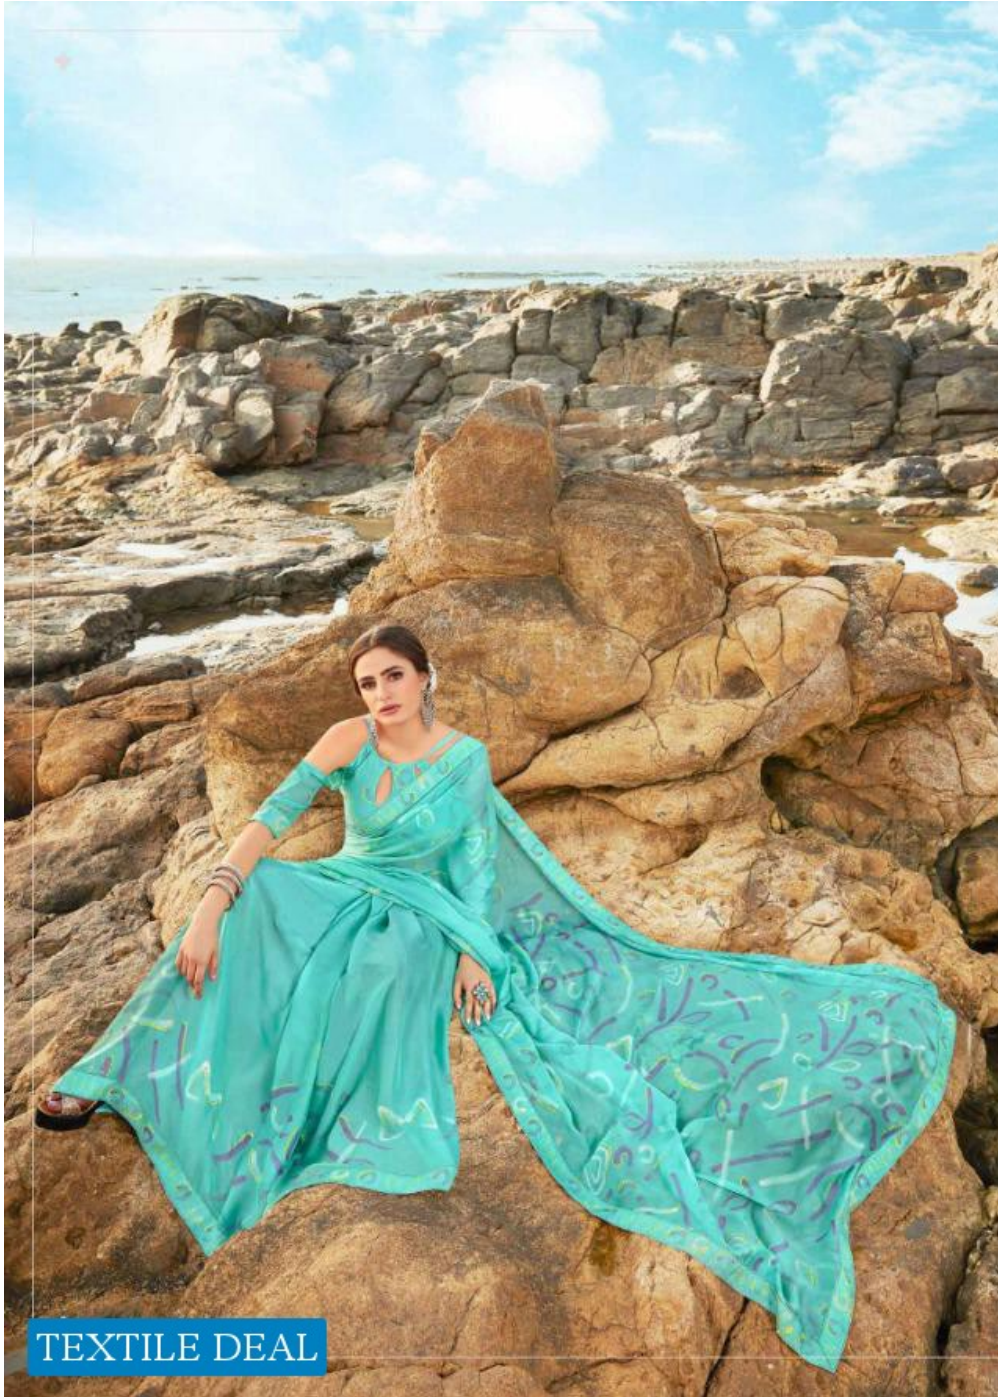

TEXTILE DEAL