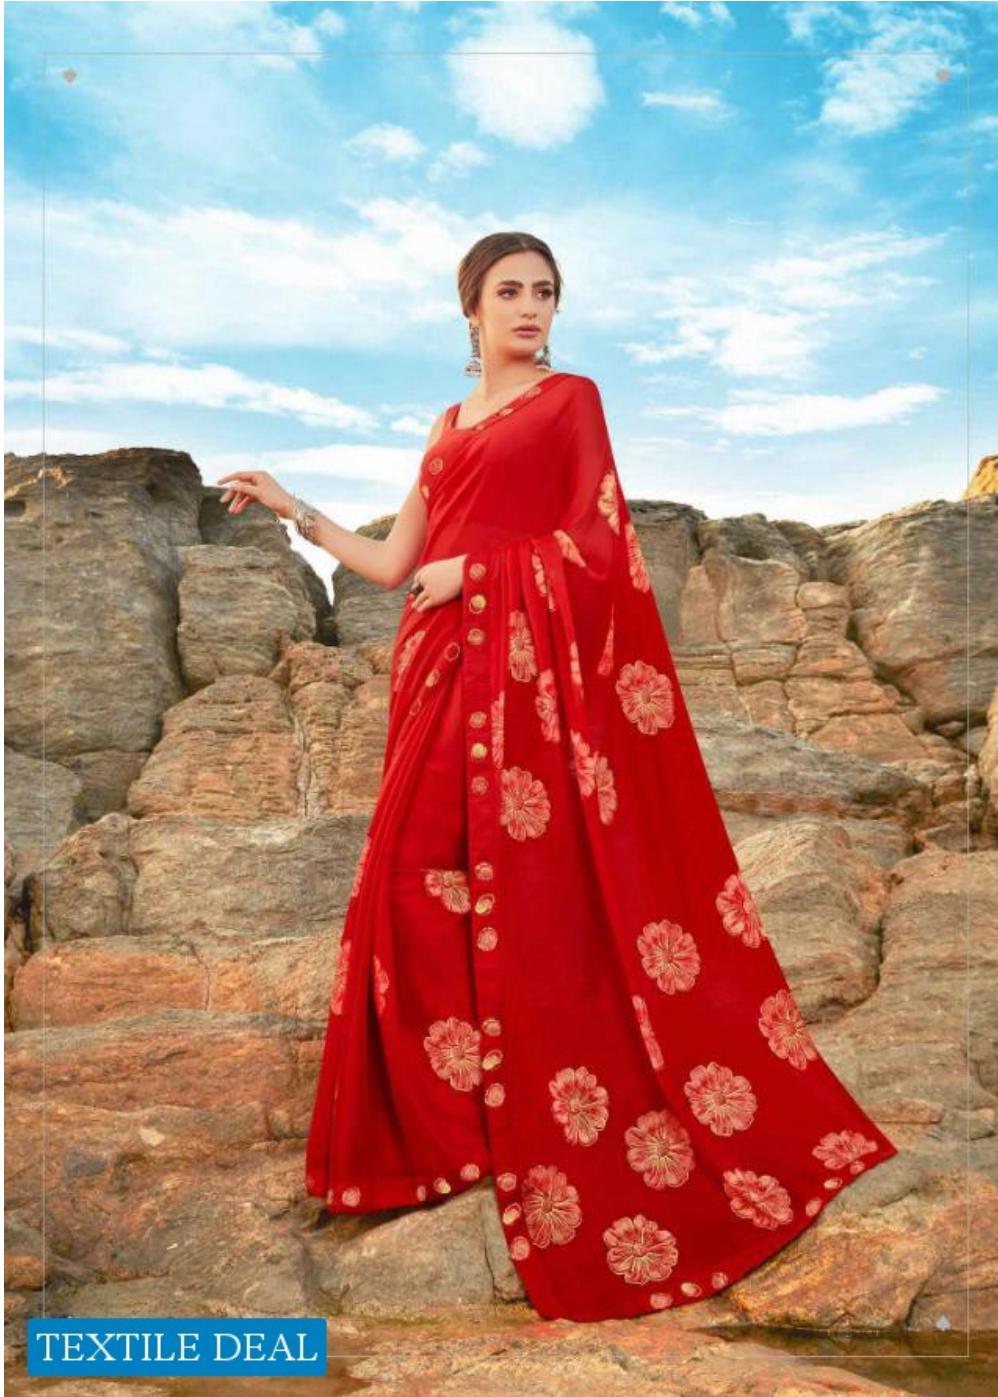

**5D**  
DESIGNER

CHARM YOUR PLEASURABLE MOMENTS

◆ ELEGANCE MOMENTS ◆

◆ 1500 ◆

TEXTILE DEAL

TEXTILE DEAL

5D  
DESIGNER

A photograph of two women posing on a rocky background. One woman is standing in the background wearing a pink saree with small floral patterns. The other woman is sitting in the foreground wearing a red saree with large floral patterns. Both are wearing jewelry. The image is framed by a thin white border.

◆ IF YOU SEE SOMETHING THAT INSPIRES YOU TO LOOK ◆  
◆ 1491 ◆

TEXTILE DEAL

5D  
DESIGNER

A close-up photograph of the same woman from the first image, sitting on the rocky shore. She is wearing the same light green saree with gold floral patterns. The background shows the rocky landscape and a wooden chair.

◆ 1495 ◆

TEXTILE DEAL

TEXTILE DEAL

5D  
DESIGNER

A close-up photograph of the same woman from the first image, now sitting on the rocks. She is looking directly at the camera with a soft expression. The yellow saree and her jewelry are more prominent in this shot. The background is a blurred view of the rocky coastline and the sea.