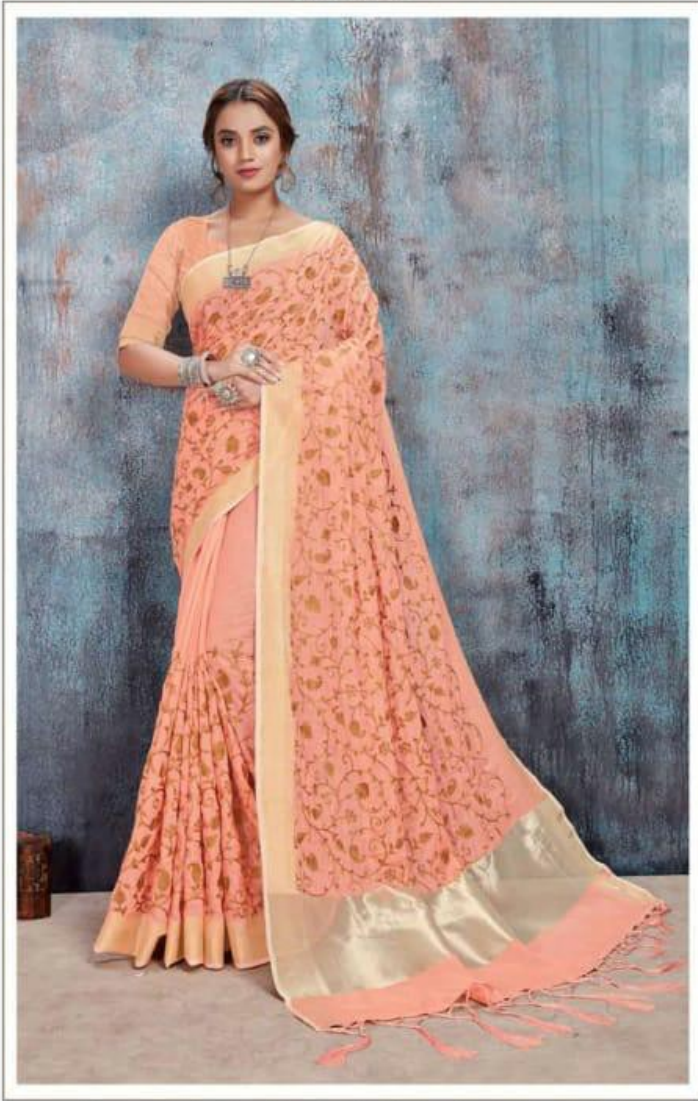

ALVEERA
ETHNIC ALLURE

*Beauty is not about being French or English, it's rather about how you think
of yourself in front of mirror!*

1859

TEXTILE DEAL