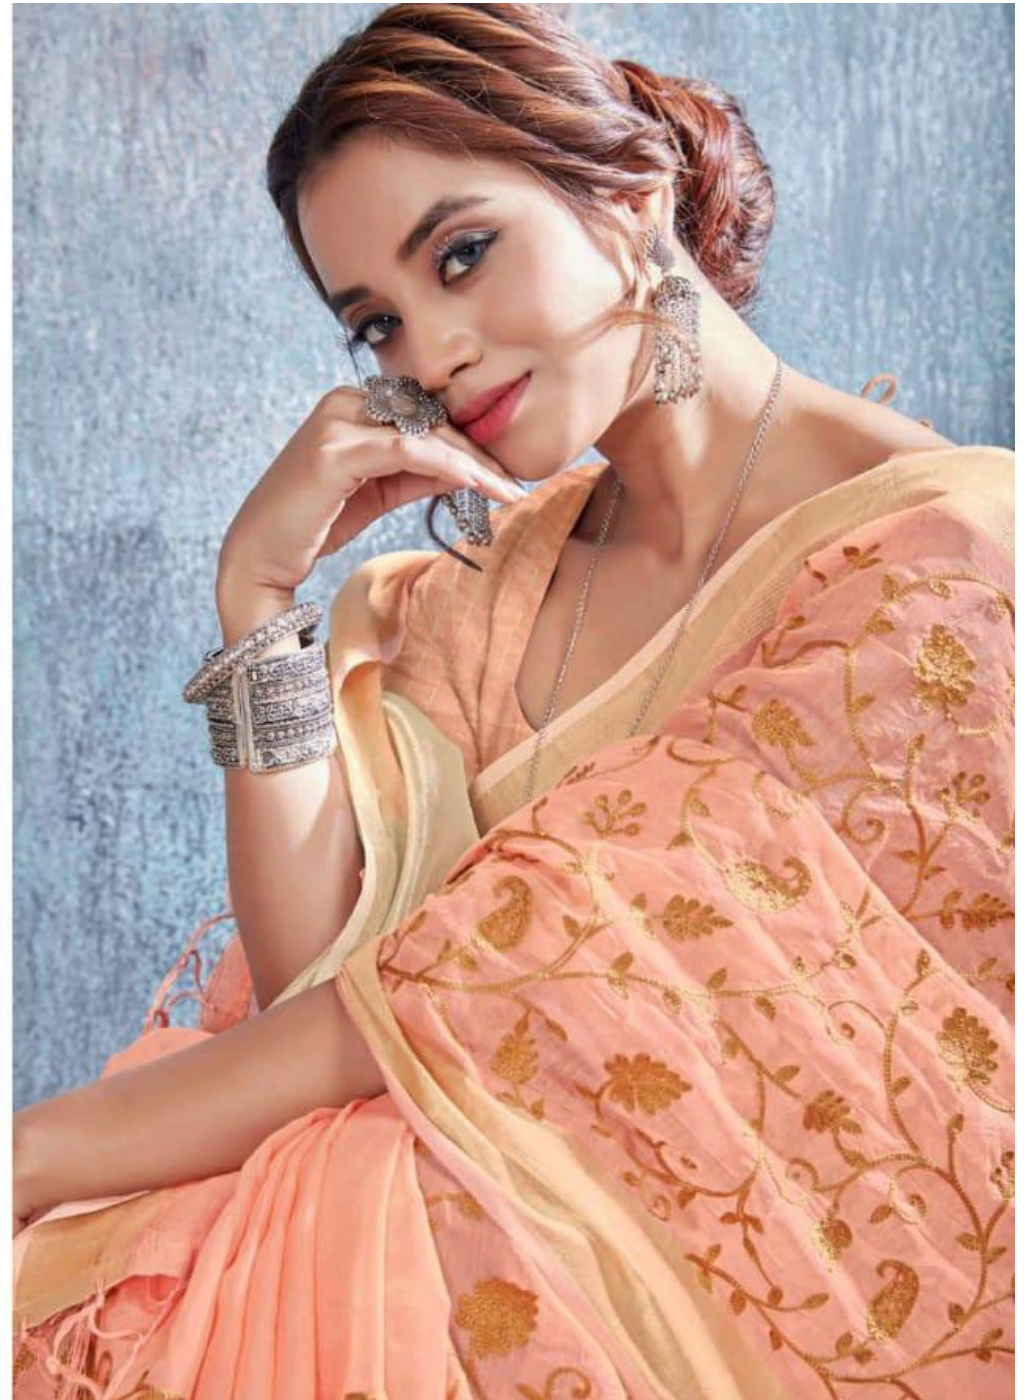

ALVEERA
ETHNIC ALLURE

*Beauty is not about being French or English, it's rather about how you think
of yourself in front of mirror!*

1859

TEXTILE DEAL