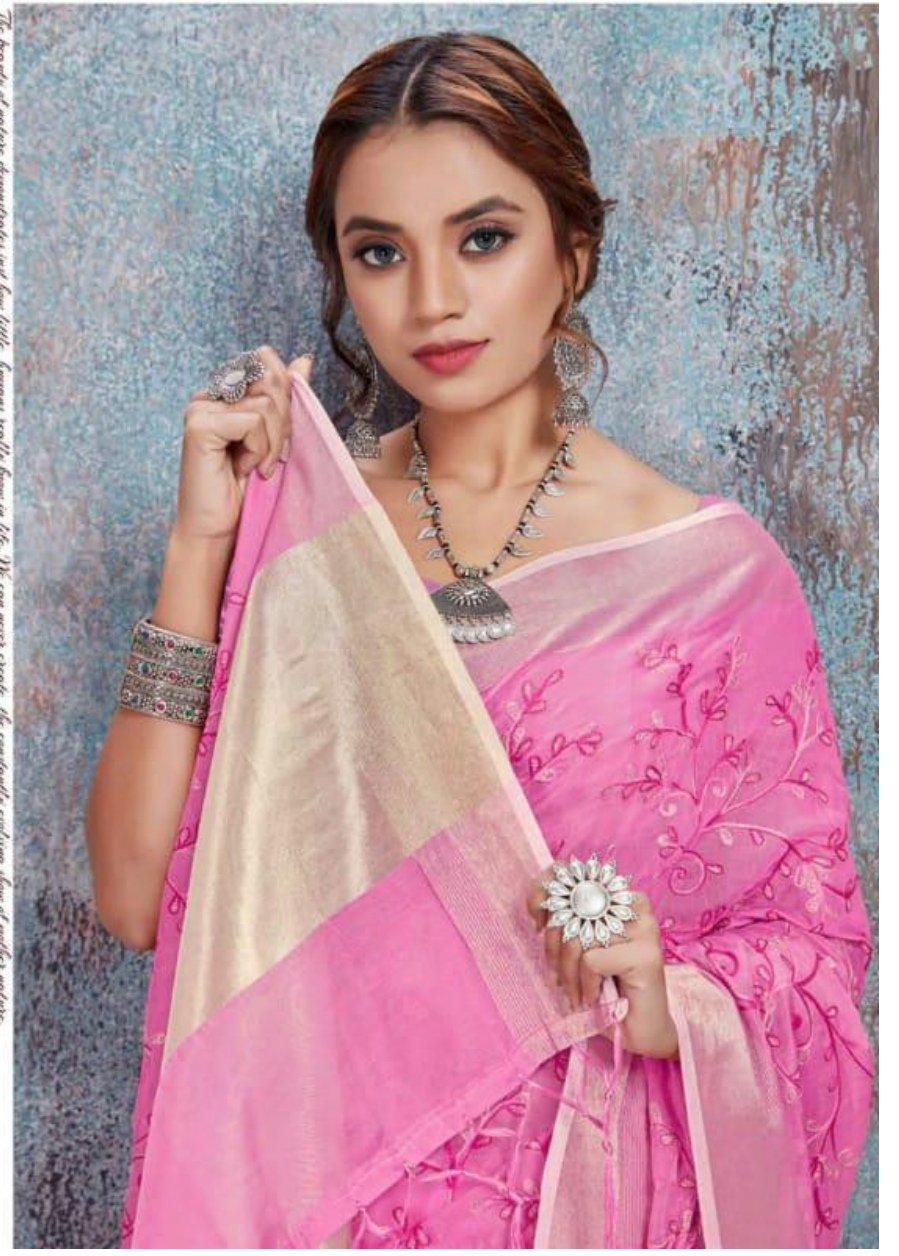

1865

1866

TEXTILE DEAL

ALVEERA
ETHNIC ALLURE

The beauty of nature demonstrates just how little humans really know in life. We can never create the constantly evolving flow of nature's wonders.