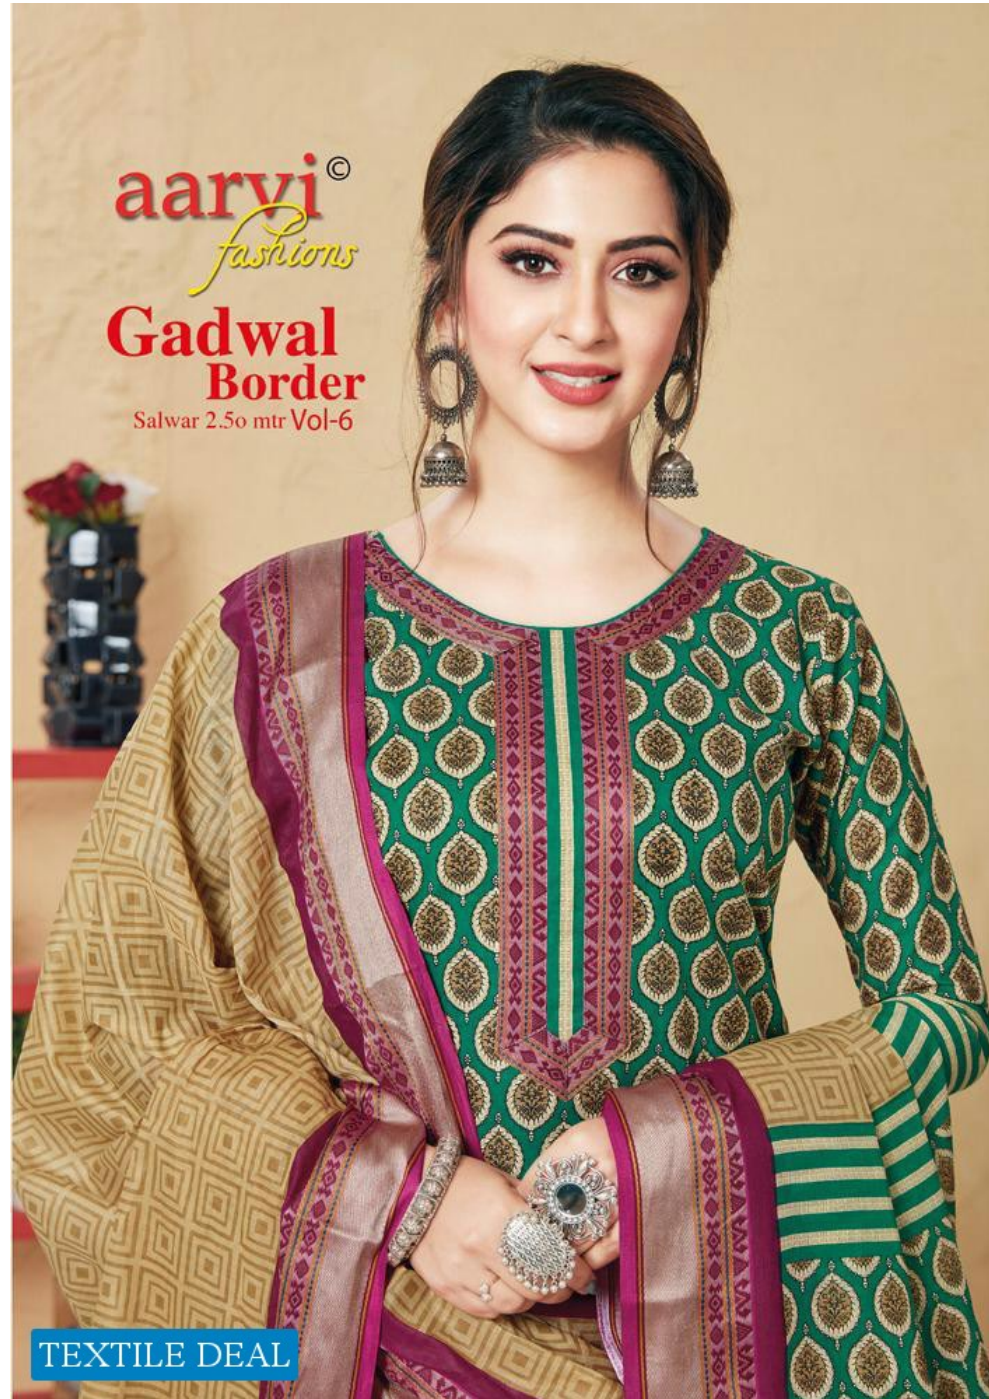

aarvi[©]
fashions

**Gadwal
Border**

Salwar 2.50 mtr Vol-6

TEXTILE DEAL

aaryi[©]
fashions
Gadwal
Border

TEXTILE DEAL

4825

aarvi[©]
fashions
**Gadwal
Border**