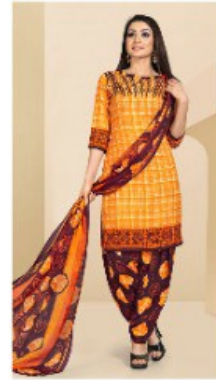

PUMMY VOL-27

Sensible colour

Sensible colour, smart design and versatile make give perfect combination

7001
◆

TEXTILE DEAL

7008

TEXTILE DEAL

7009

7001
TEXTILE DEAL

7005

1012
TEXTILE DEAL

7001

7002

7003

7004

7005