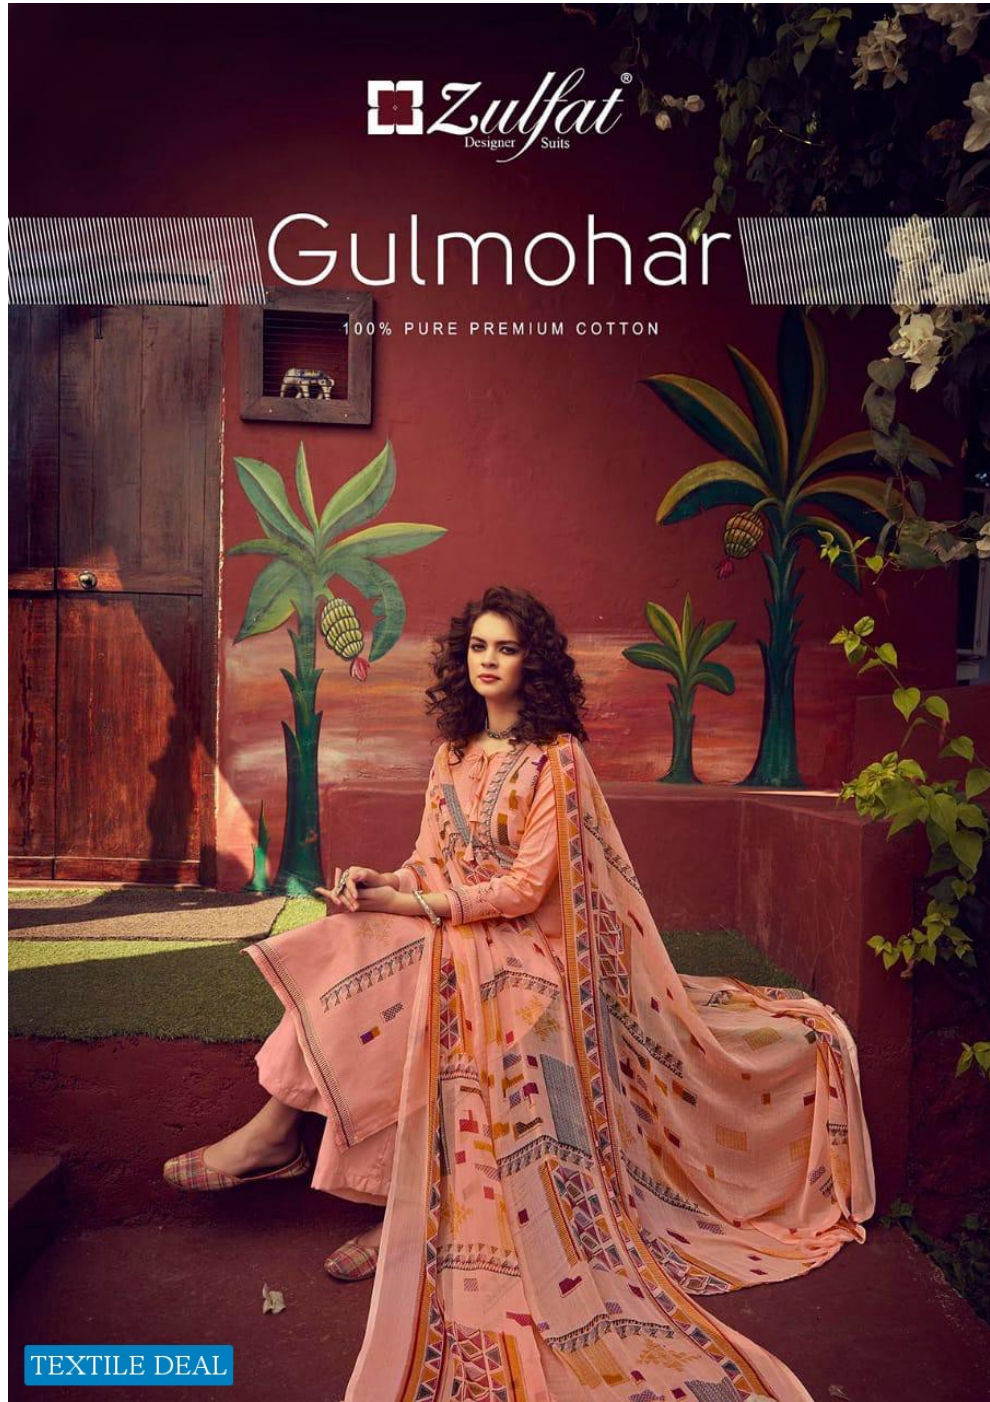

# Gulmohar

100% PURE PREMIUM COTTON

TEXTILE DEAL

**Zulfat**  
Designer Saree

TEXTILE DEAL

193-005

TEXTILE DEAL

Zulfat  
Designer Suits