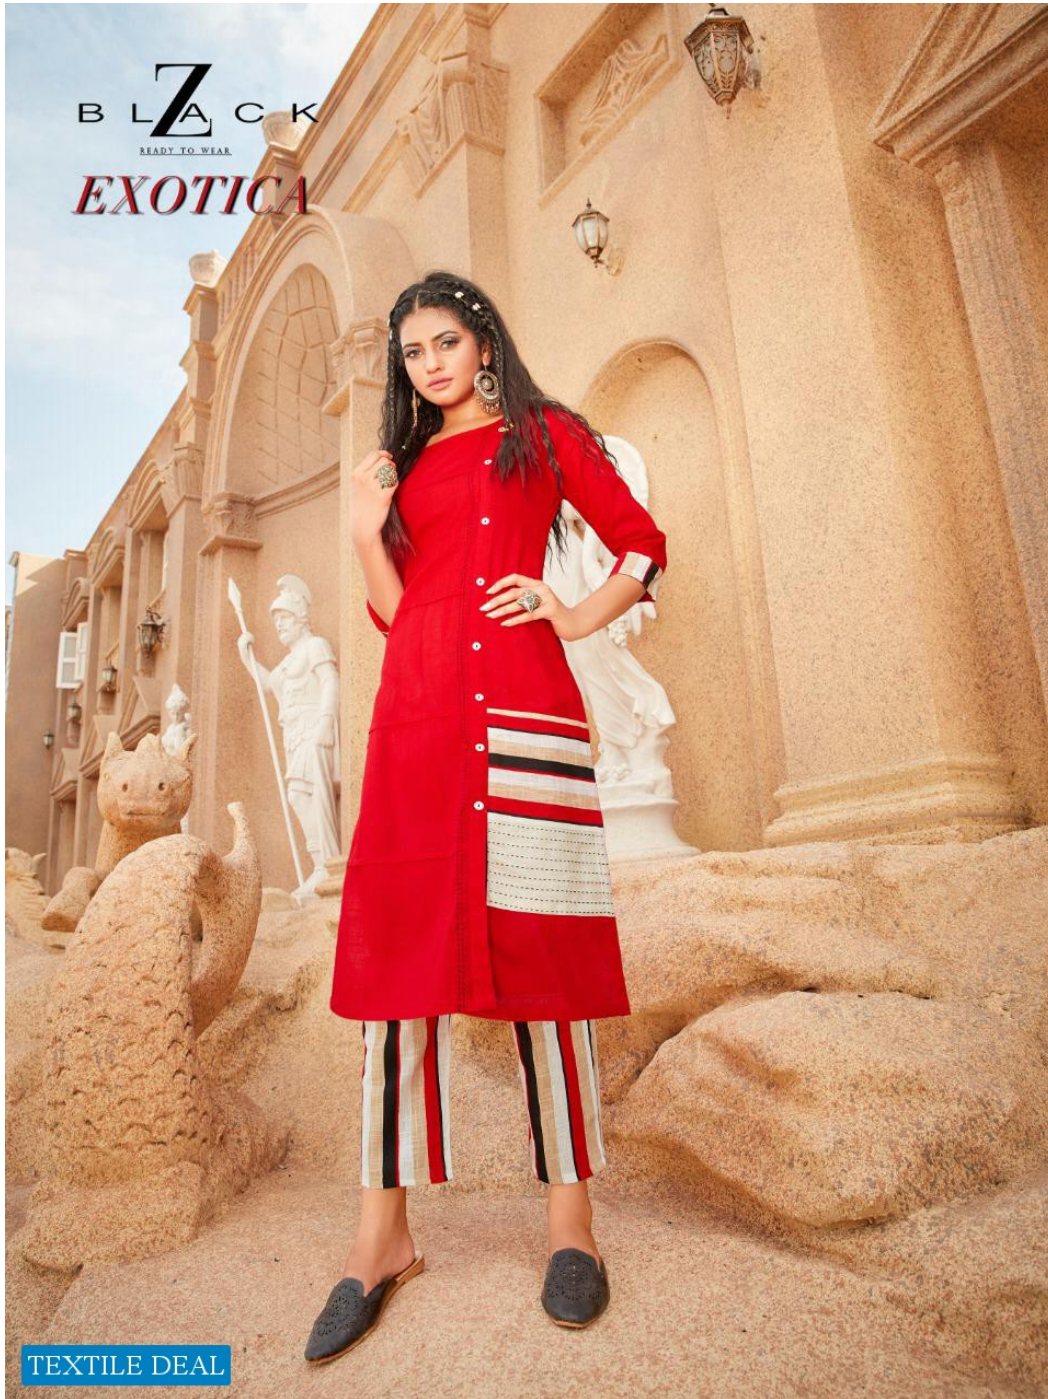

BLACK
READY TO WEAR
EXOTICA

TEXTILE DEAL