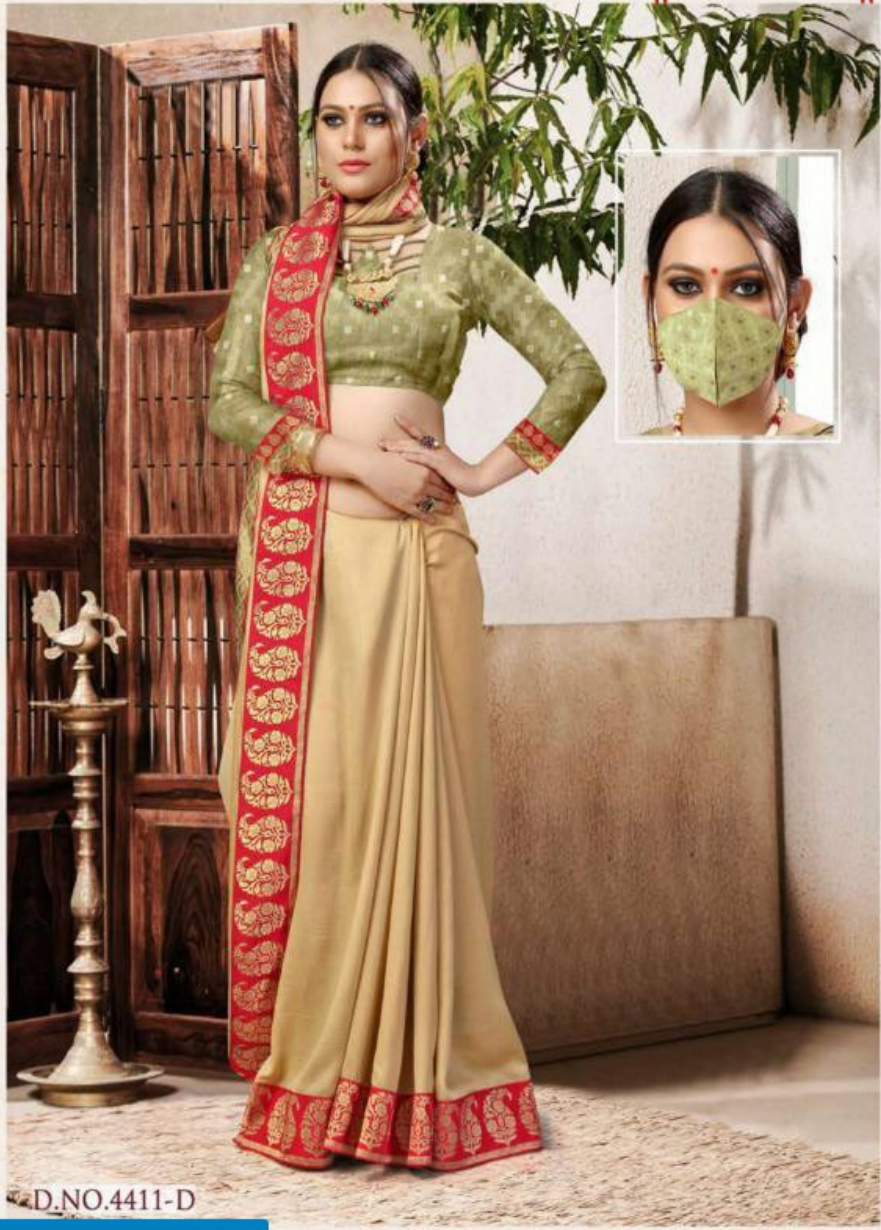

D.NO.4411-D

TEXTILE DEAL