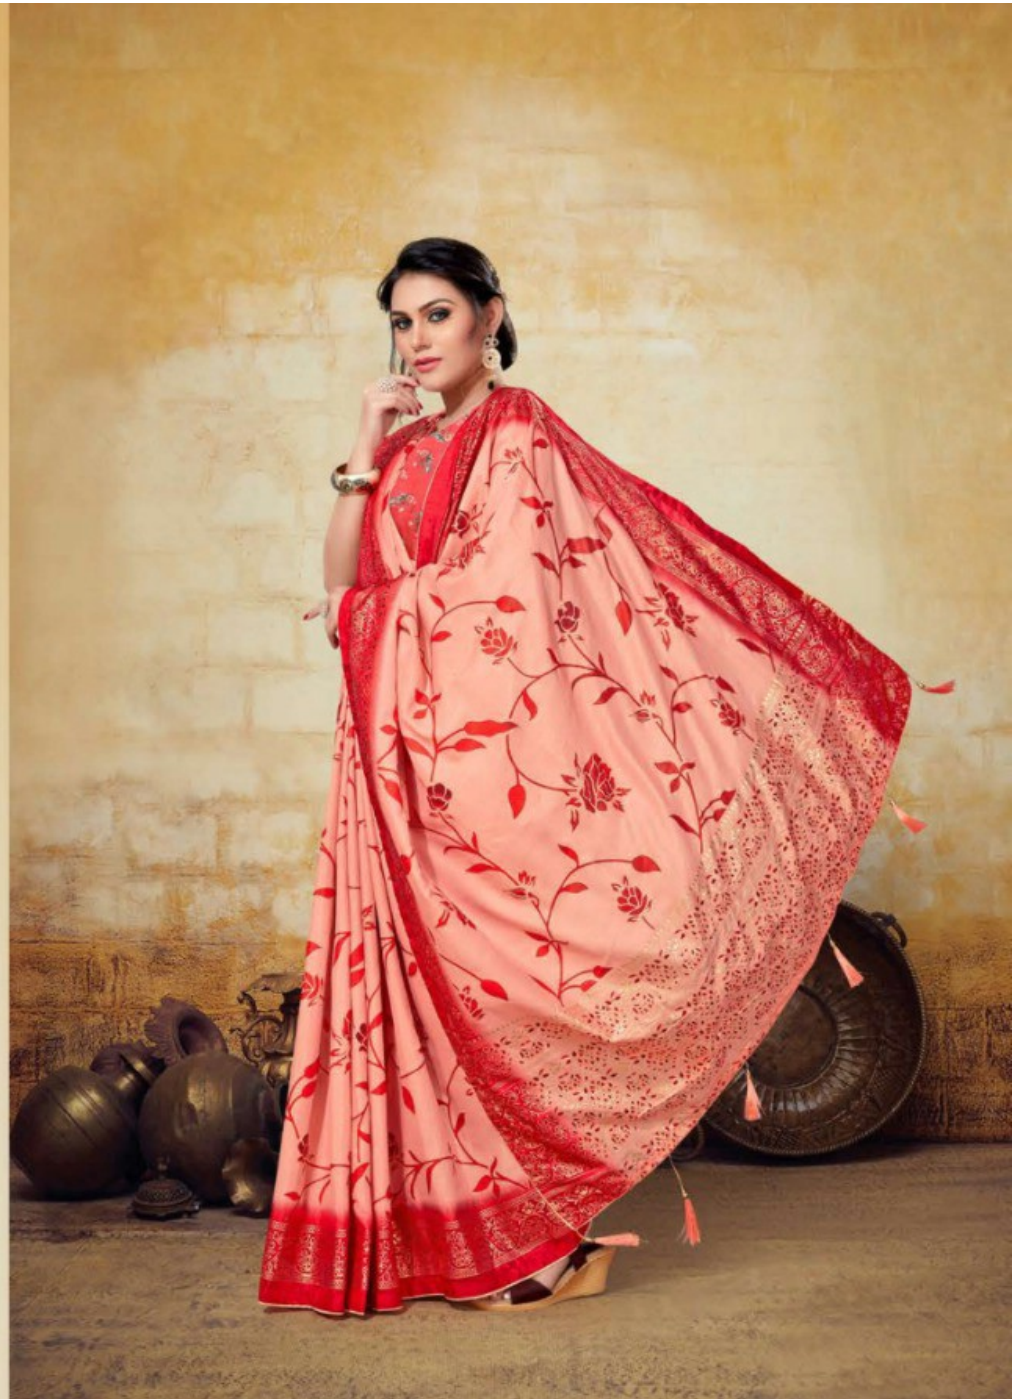

  
aishwarya  
SAREES

DEEPIKA

(Matching Mask)

TEXTILE DEAL

TEXTILE DEAL

D.No.4620

D.No.4621

D.No.4622

NEXA

  
aishwarya  
SAREES

DEEPIKA  
(Matching Mask)

TEXTILE DEAL

D.NO.4621

TEXTILE DEAL

D.NO.4622

TEXTILE DEAL