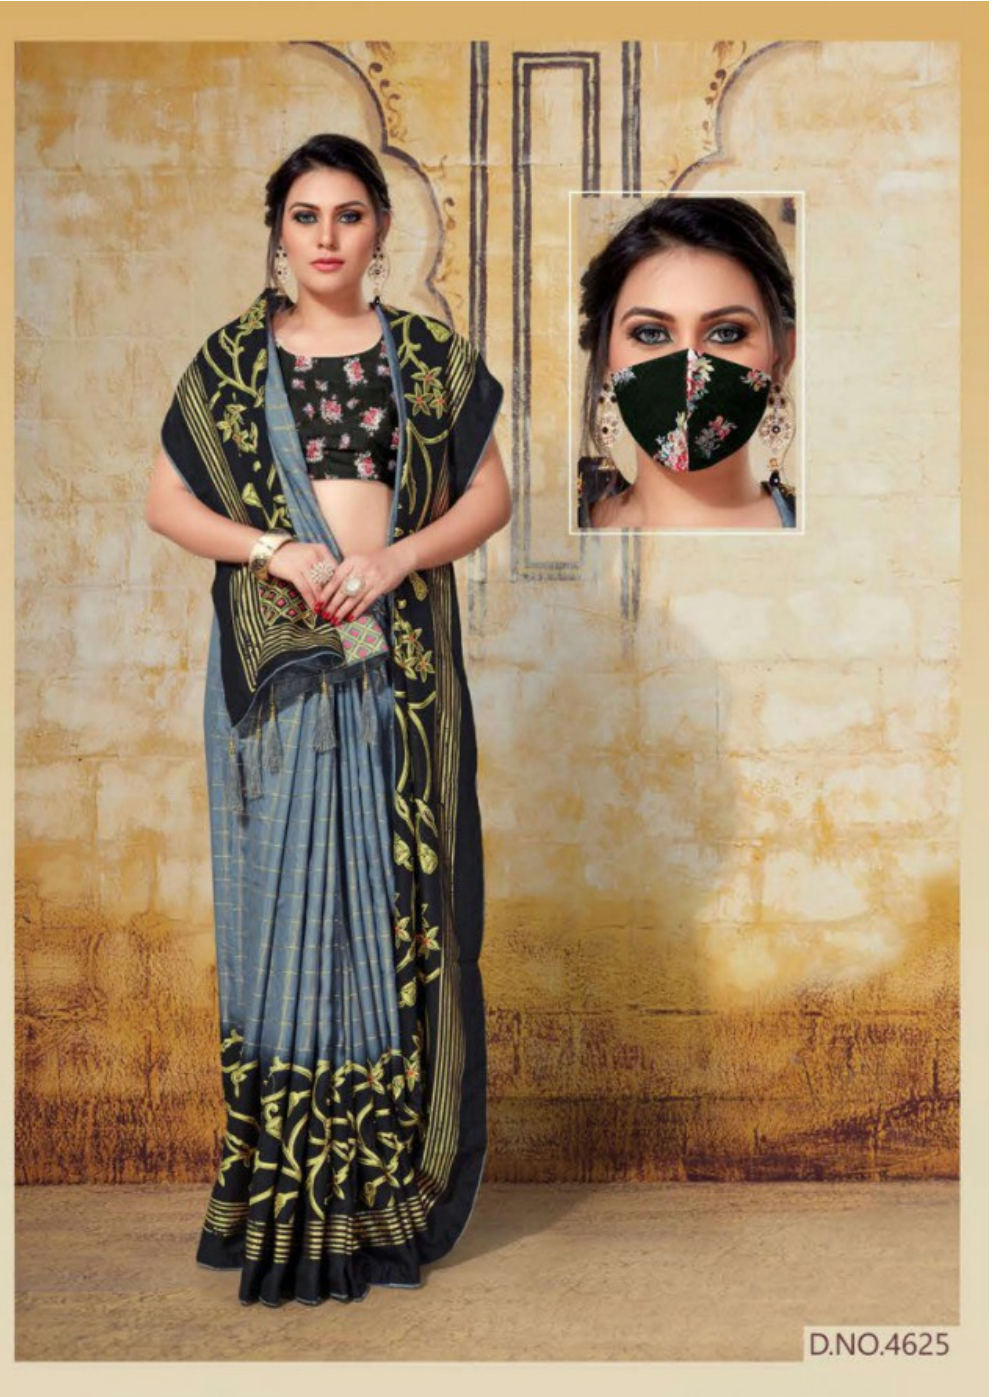

  
aishwarya  
SAREES

DEEPIKA

(Matching Mask)

TEXTILE DEAL

TEXTILE DEAL

D.No.4620

D.No.4621

D.No.4622

NEXA

  
aishwarya  
SAREES

DEEPIKA  
(Matching Mask)

TEXTILE DEAL

D.NO.4621

TEXTILE DEAL

D.NO.4622

TEXTILE DEAL