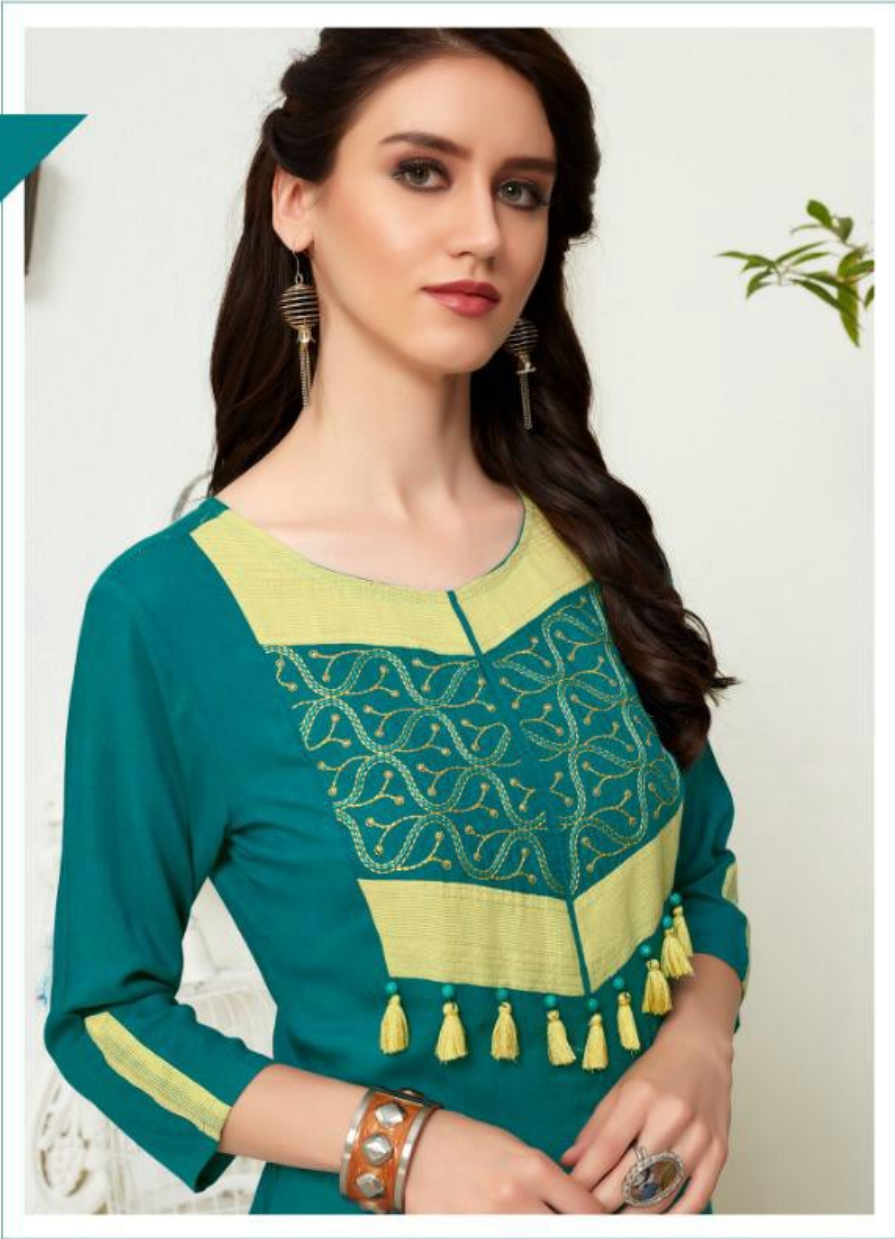

**K**  
Kurti  
Times

SIRAYA

TEXTILE DEAL

Royal Desing EVERY FLOWER IS A SOUL

4054

TEXTILE DEAL

**Vivid Colors**  
WHICH FEMININE TOUCH

Royal Desing EVERY FLOWER IS A SOUL

4057

TEXTILE DEAL

**Vivid Colors**  
WHICH FEMININE TOUCH

4056

TEXTILE DEAL

EVERY FLOWER IS A SOUL

TEXTILE DEAL

*by @\_ecostorel The softness of a woman she recognizes the powerful. The real woman.*

4055

BEST  
YOU  
match side this

**SEASON**

BEAUTY OF DESIGN

**QUALITY**

THE IMPORTANCE of what  
you wear is CLASSIC and NEW

TEXTILE DEAL

4053

4054

4055

4056

4057

4058

Showcase  
VISAGE OF ENAMOUR

TEXTILE DEAL

4058