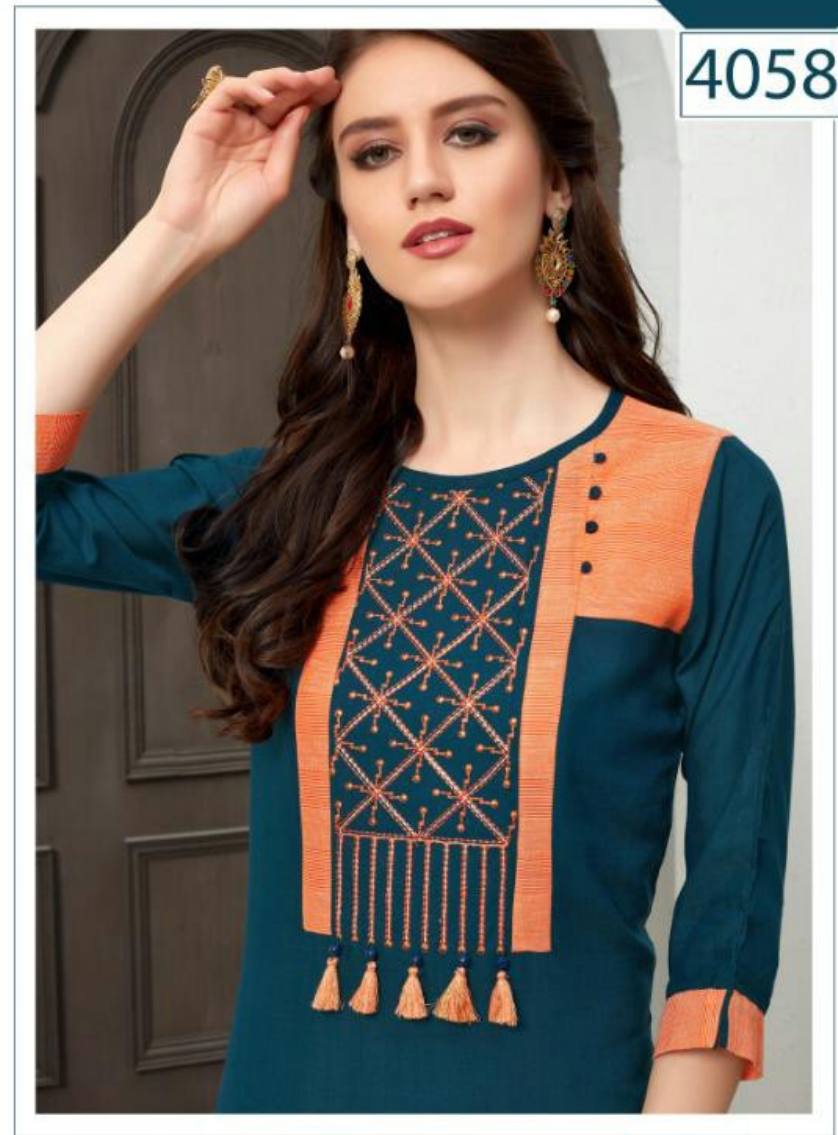

**K**  
Kurti  
Times

SIRAYA

TEXTILE DEAL

Royal Desing EVERY FLOWER IS A SOUL

4054

TEXTILE DEAL

**Vivid Colors**  
WHICH FEMININE TOUCH

Royal Desing EVERY FLOWER IS A SOUL

4057

TEXTILE DEAL

**Vivid Colors**  
WHICH FEMININE TOUCH

4056

TEXTILE DEAL

EVERY FLOWER IS A SOUL

TEXTILE DEAL

*by @\_ecostorel The softness of a woman she recognizes the powerful. The real woman.*

4055

BEST  
YOU  
match side this

**SEASON**

BEAUTY OF DESIGN

**QUALITY**

THE IMPORTANCE of what  
you wear is CLASSIC and NEW

TEXTILE DEAL

4053

4054

4055

4056

4057

4058

Showcase  
VISAGE OF ENAMOUR

TEXTILE DEAL

4058