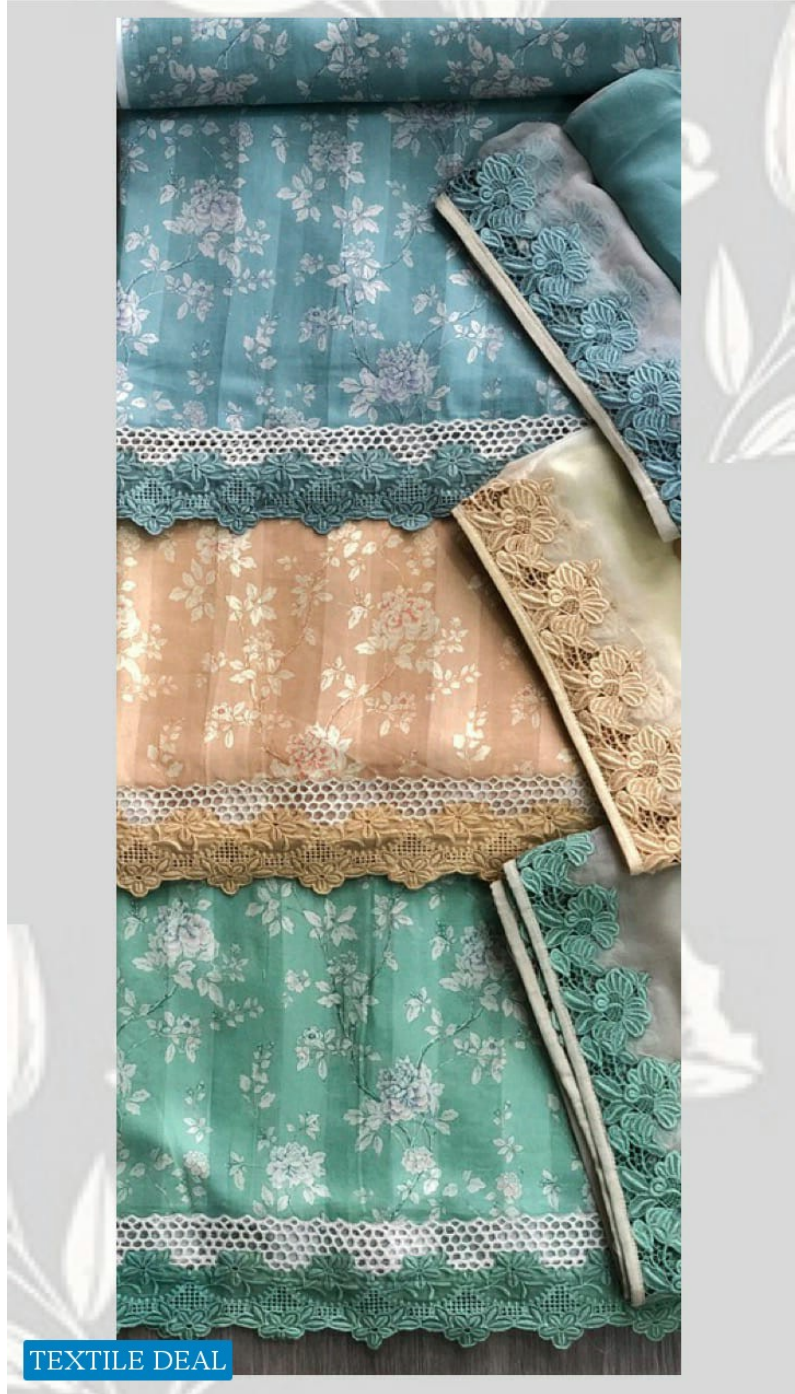

TEXTILE DEAL