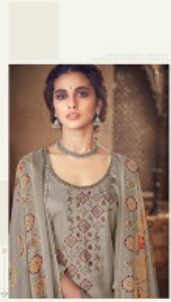

1-636 - 005
©©©

Nazpreet

TEXTILE DEAL

richly of beautifying-create a trend with this soothing color and fascinating attire to enhance your beauty...

1-636 - 006

Nazpreet

1 236 030
TEXTILE DEAL

Nazpreet

TEXTILE DEAL

elegance and style is always an integrated part of village attire, and when you adopt such style, you feel a sense of elegance and spirit of look.

I-636 - 004
❦

I-636 - 001
୧୧୧୧

I-636 - 002
୧୧୧୧