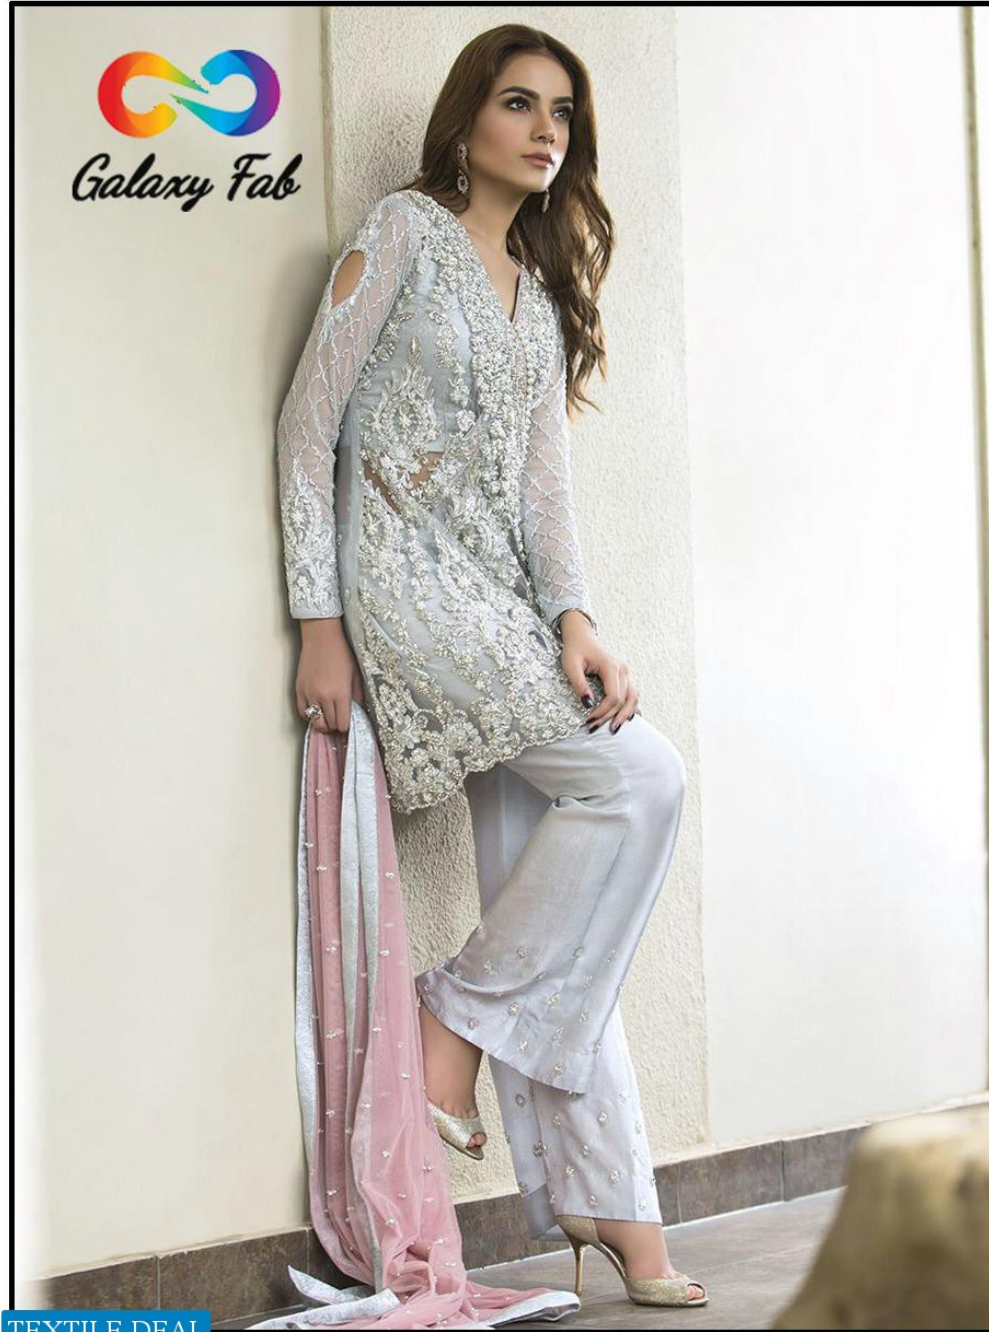

Galaxy Fab

TEXTILE DEAL