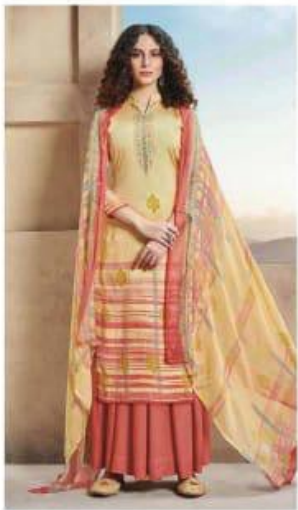

191 - 007

TEXTILE DEAL

LOOK

 **Zulfat**<sup>®</sup>  
Designer Suits

**VINTAGE**

THE ETHNIC ELEMENTS OF INDIAN FASHION  
FROM TRADITIONAL MOTIFS  
TO CUSTOMARY ESSENTIAL HINTS OF FOLK  
AND VIBRANT REGIONAL COLOURS,  
CONTEMPORARY STANCE AND HUNDRED  
PERSON QUALITY LOOM PRINTED.

191-001

191-002

191-003

191-004

191-005

191-006

191-007

191-008