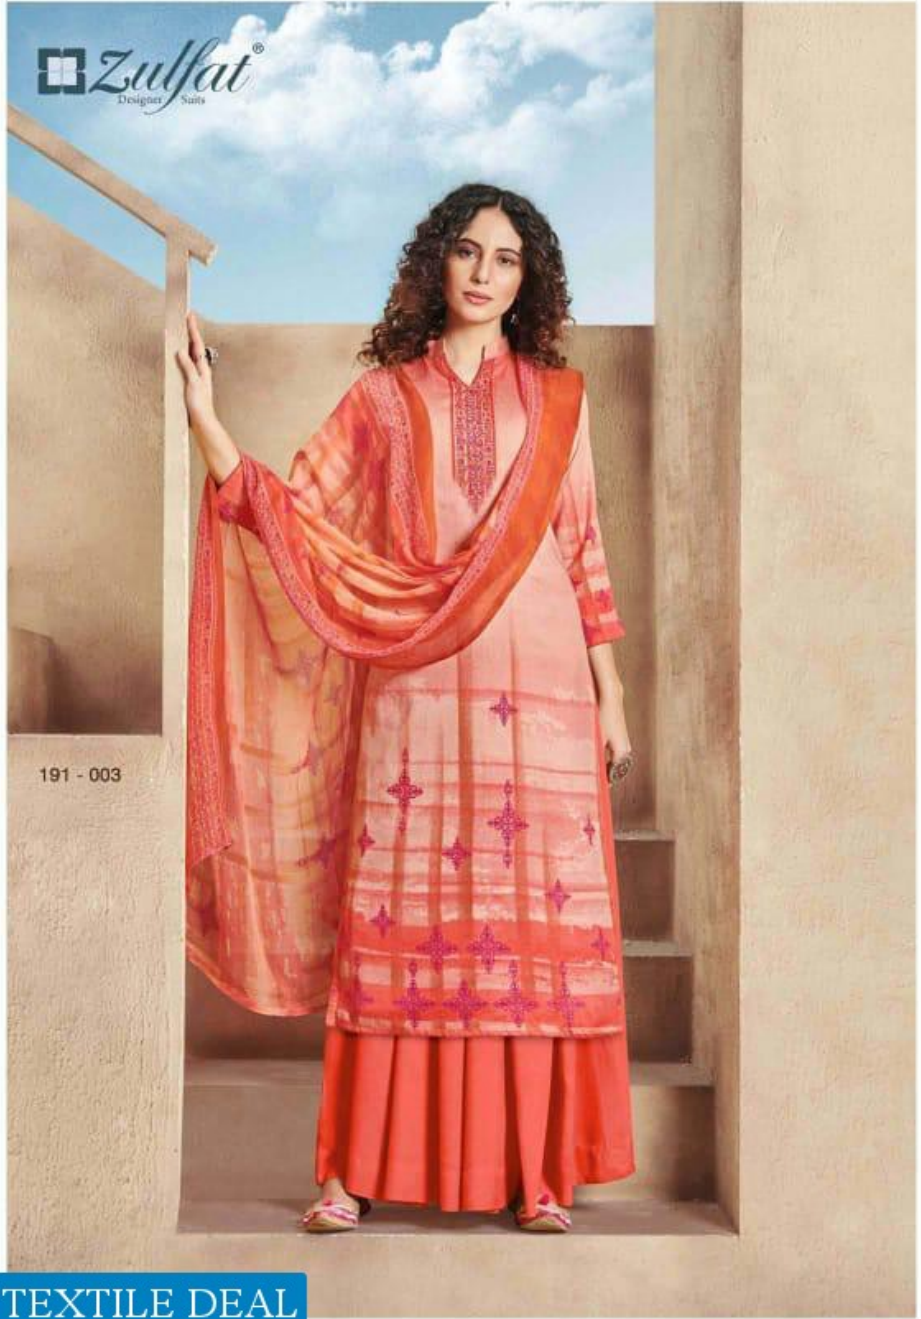

191 - 007

TEXTILE DEAL

LOOK

 **Zulfat**<sup>®</sup>  
Designer Suits

**VINTAGE**

THE ETHNIC ELEMENTS OF INDIAN FASHION  
FROM TRADITIONAL MOTIFS  
TO CUSTOMARY ESSENTIAL HINTS OF FOLK  
AND VIBRANT REGIONAL COLOURS,  
CONTEMPORARY STANCE AND HUNDRED  
PERSON QUALITY LOOM PRINTED.

TEXTILE DEAL

TEXTILE DEAL

TEXTILE DEAL

191 - 009

TEXTILE DEAL

TEXTILE DEAL

Zulfat  
Designer Suits

191 - 002