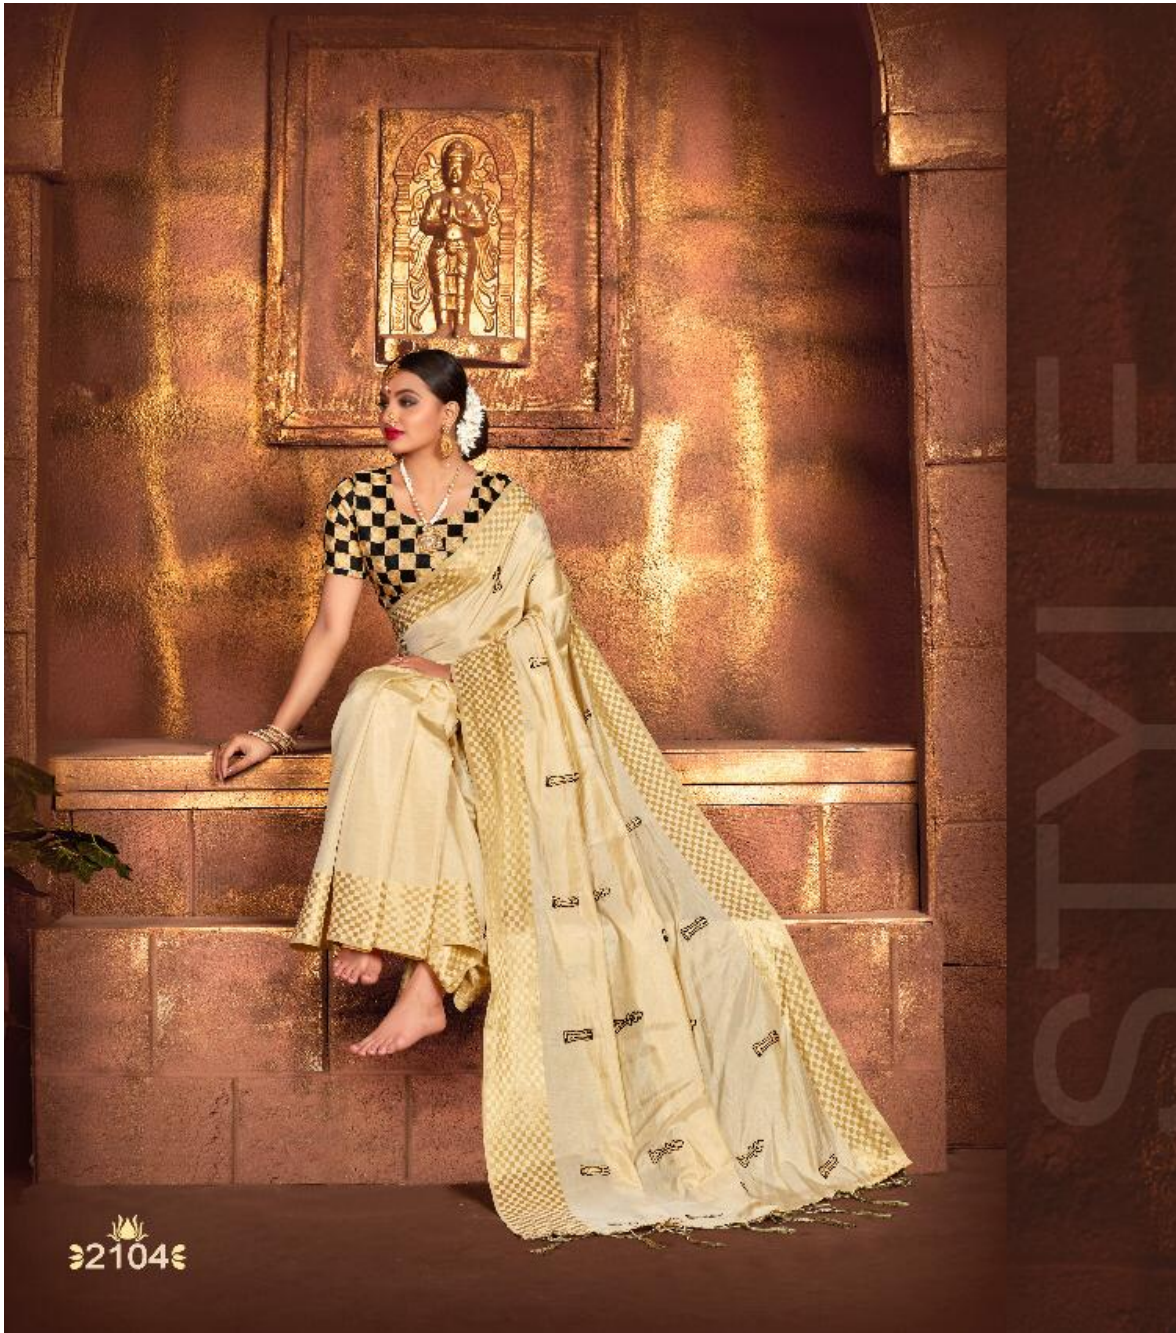

₹2104€

WEAR YOUR STYLE
We look Forward for your support &
Co-ordination in our first Venture