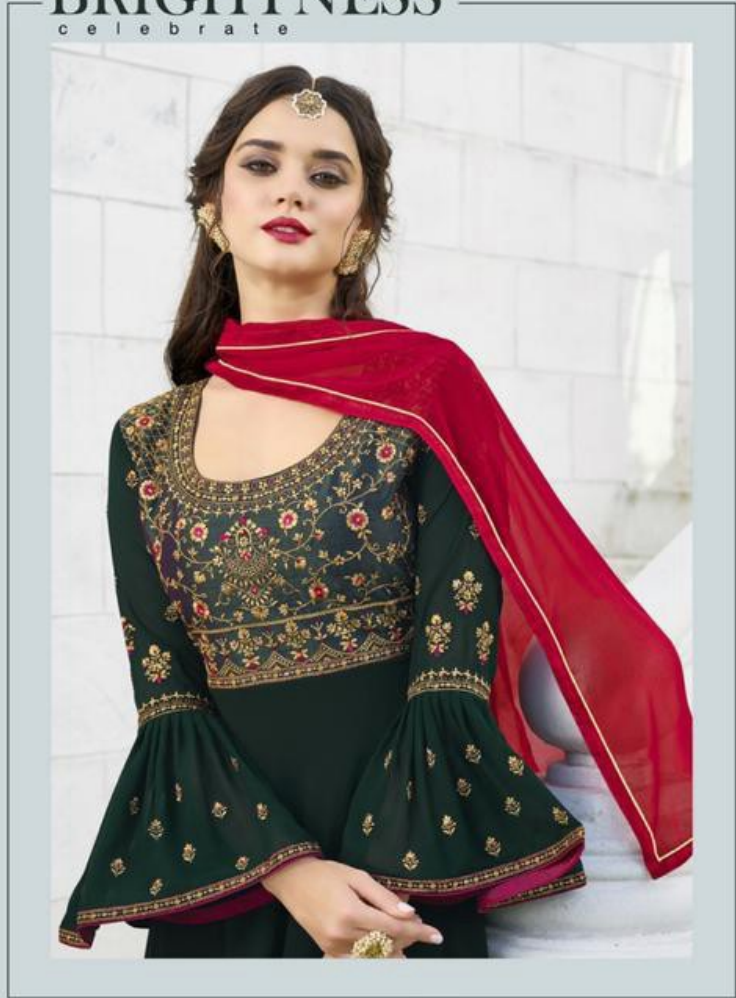

TEXTILE DEAL

Lavina™

BRIGHTNESS

celebrate