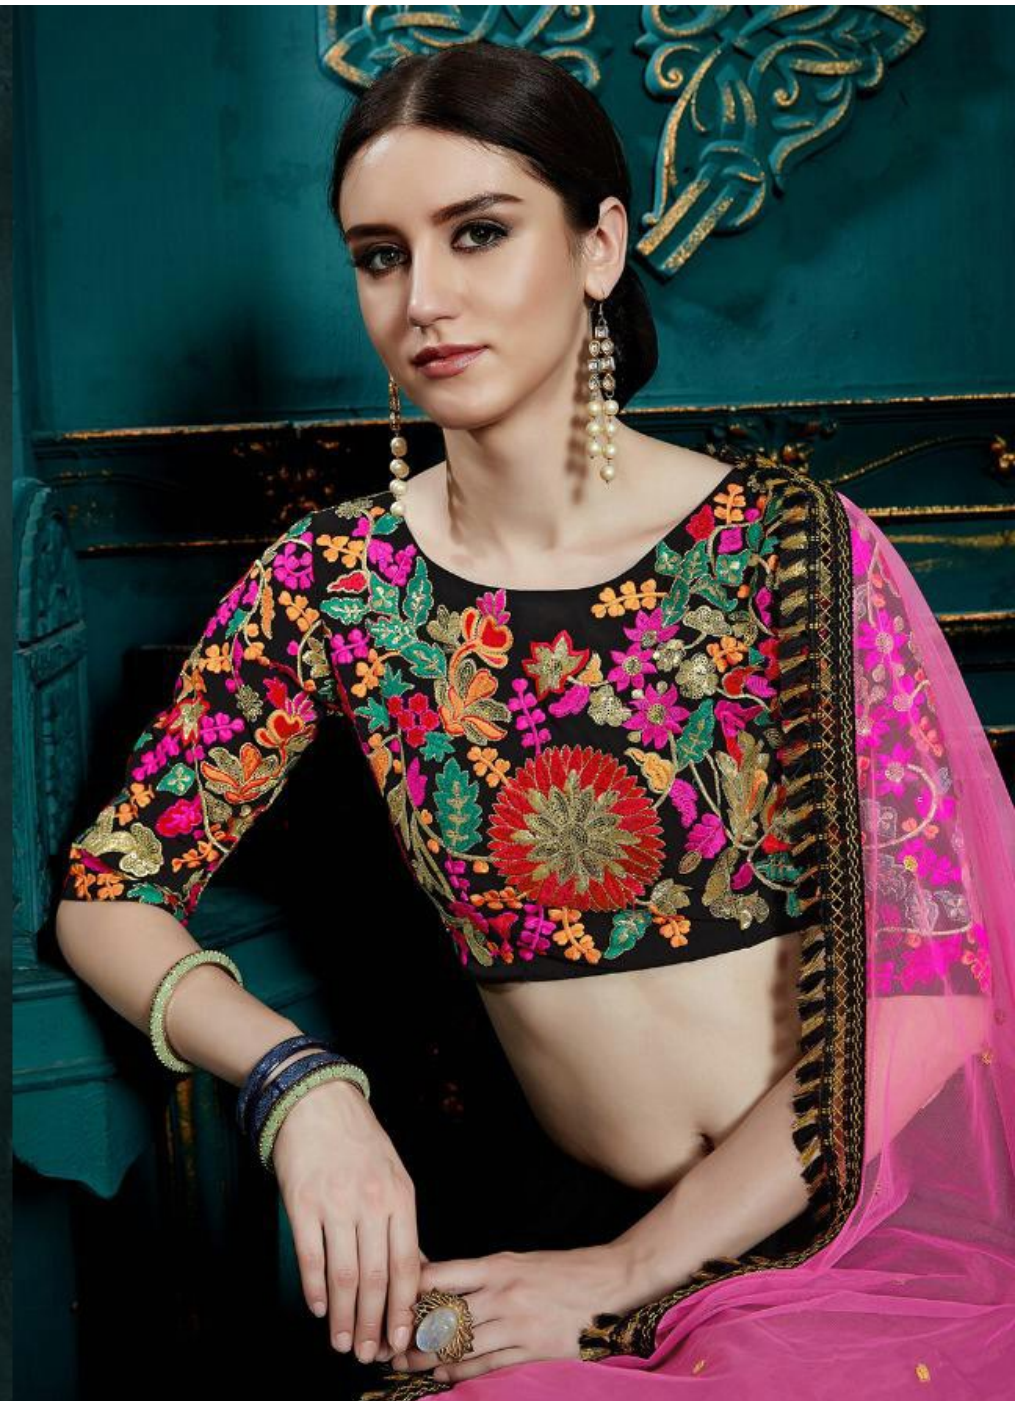

ROYAL DESIGN

Fashion is like a butterfly you follow it, you wear it you wear it, it keeps flying high you just can not grasp it the process of changing will go on and on..

TEXTILE DEAL