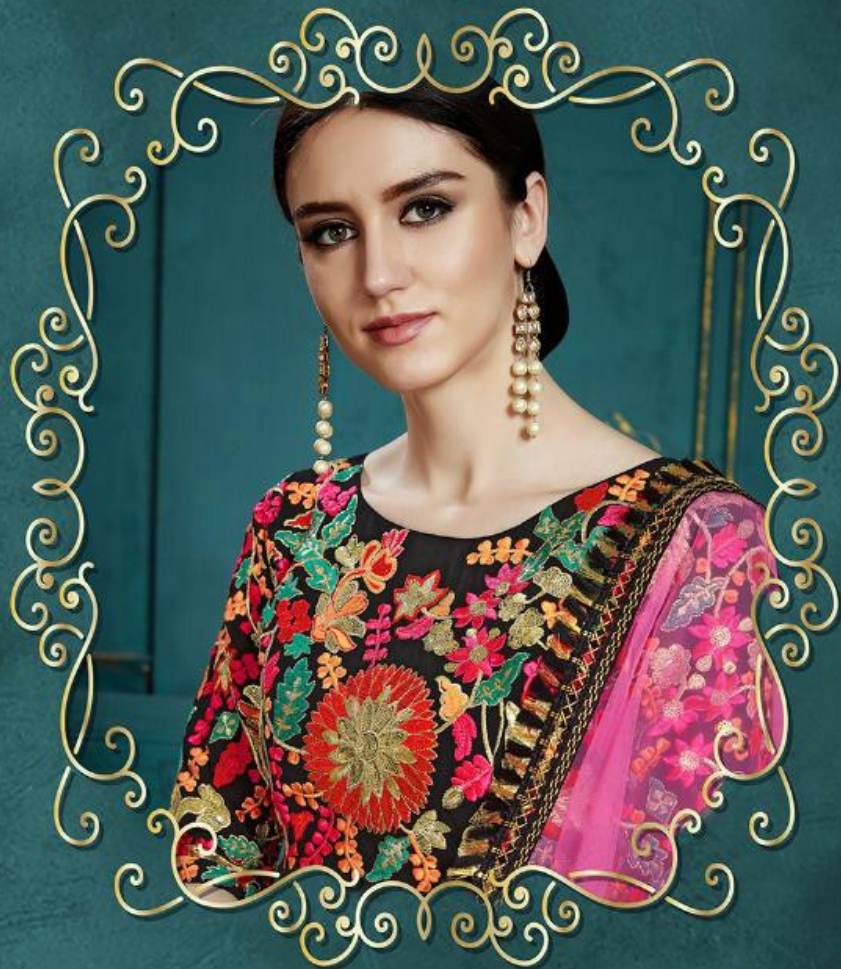

REDEFINING GLASS

For a moment the world will forget everything else.....

* 3102 *

TEXTILE DEAL