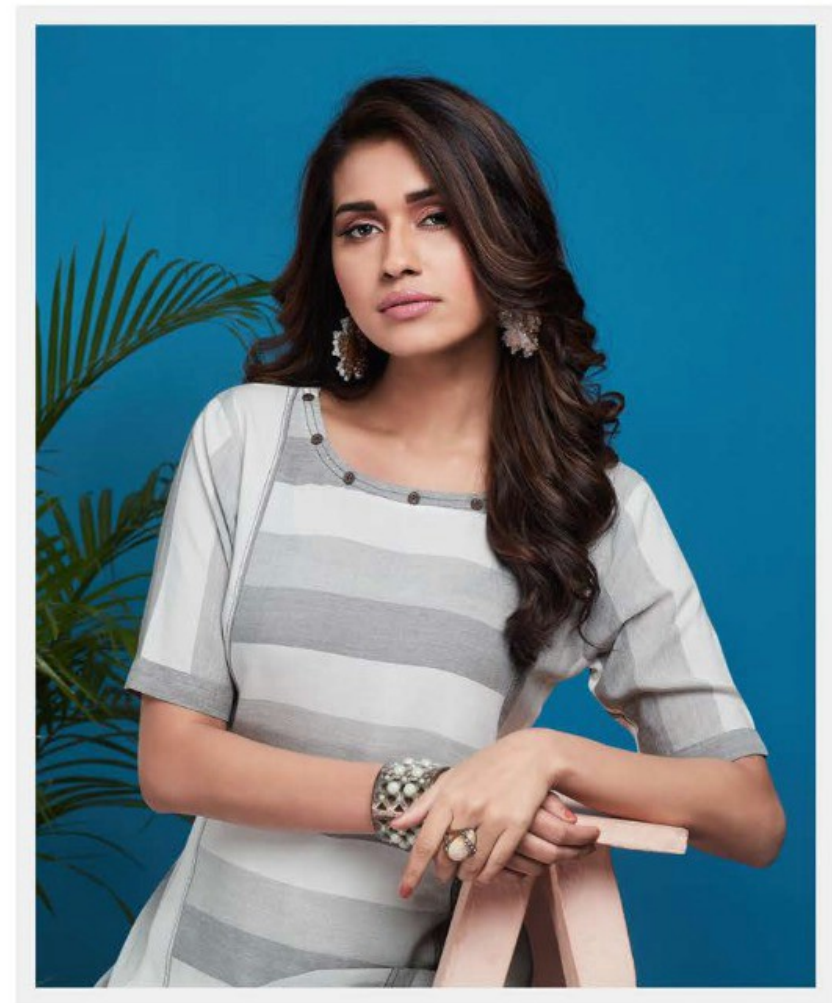

MODETHNIC FASHION

/// S-1033

MAGNIFICENT LOOK

Be beautiful with this magnatic look design and colorful collection.

TEXTILE DEAL

SHABBILY DRESS

No matter how you feel get. dress up. show up. and never give up.