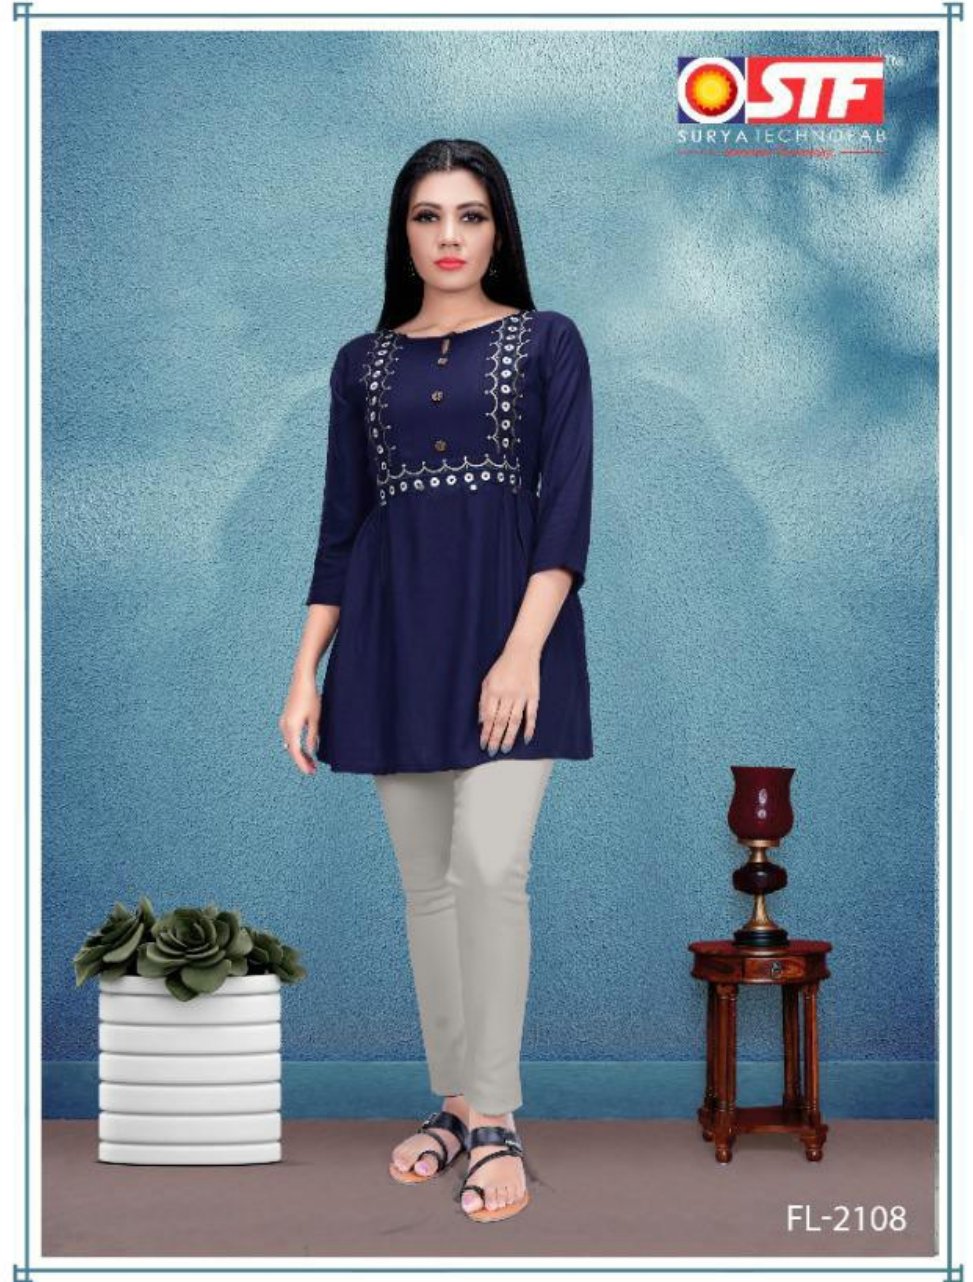

FL-2104

TIMELESS
GORGEOUSLY

Replicates your overall personality with its casual, informal collection and minimalist design solutions. Includes, such as your personality.

TEXTILE DEAL

TEXTILE DEAL

CLASSY & BEAUTY STEP OUT IN STYLE THIS SEASON

FABULOUS AT EVERY AGE
**VOGUE
& DELICATE**

TEXTILE DEAL

STF
SURYA TECHNOFAB

FL-2108

FL-2101

FL-2102

FL-2103

FL-2104