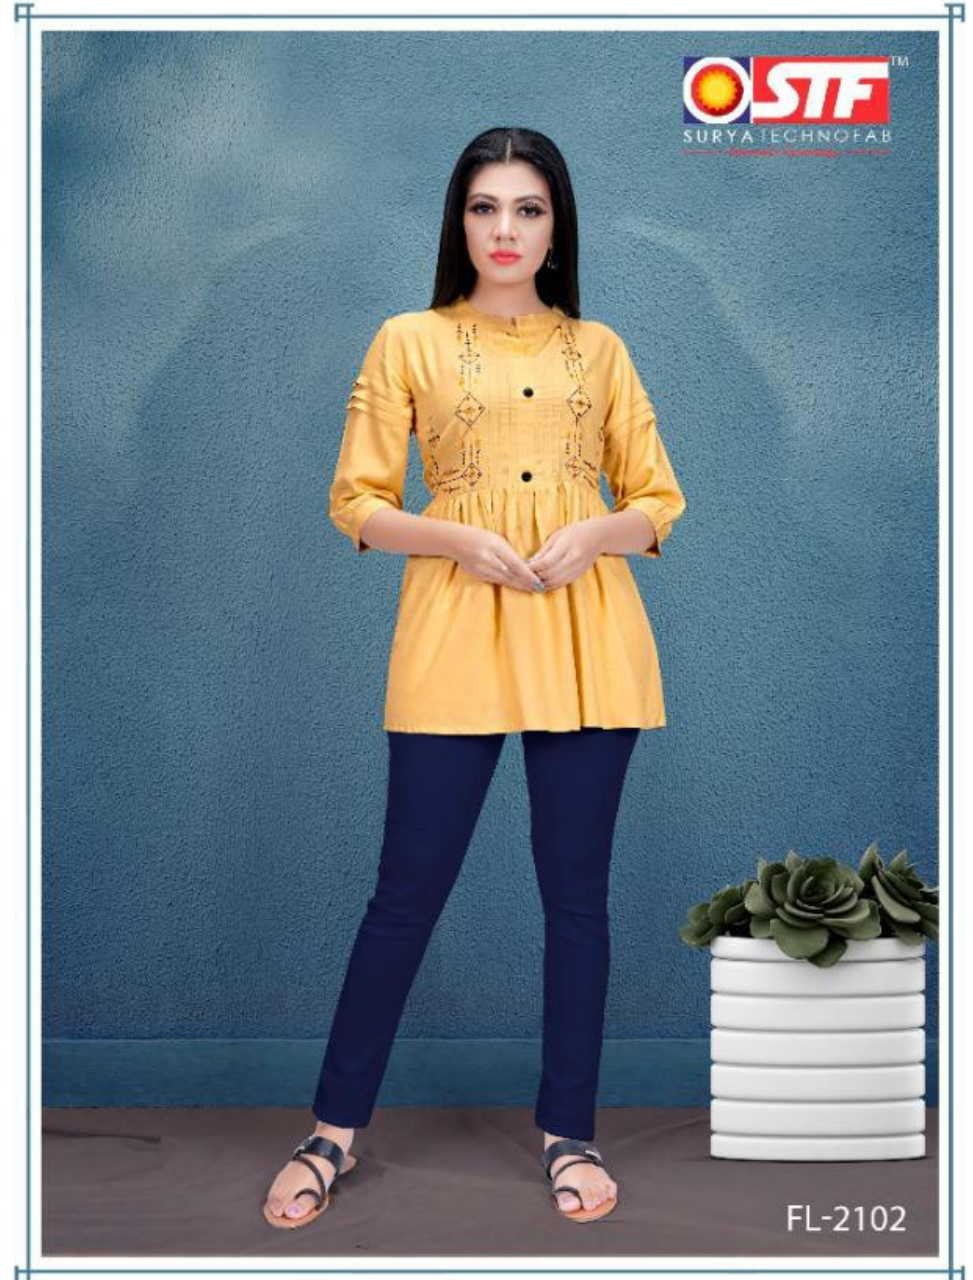

FL-2104

TIMELESS
GORGEOUSLY

Replicates your overall personality with its casual, informal collection and minimalist design solutions. Includes, such as your personality.

TEXTILE DEAL

TEXTILE DEAL

CLASSY & BEAUTY STEP OUT IN STYLE THIS SEASON

FABULOUS AT EVERY AGE
**VOGUE
& DELICATE**

TEXTILE DEAL

STF
SURYA TECHNOFAB

FL-2108

FL-2101

FL-2102

FL-2103

FL-2104