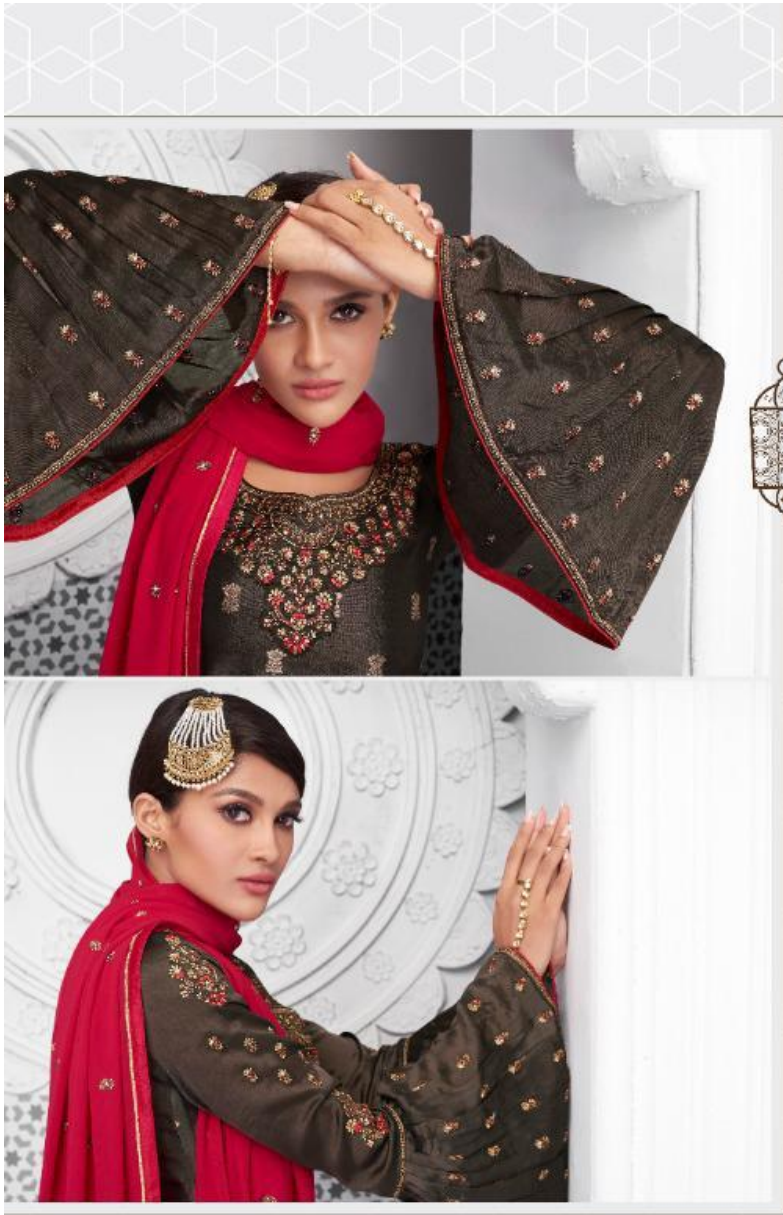

lavina®

10201