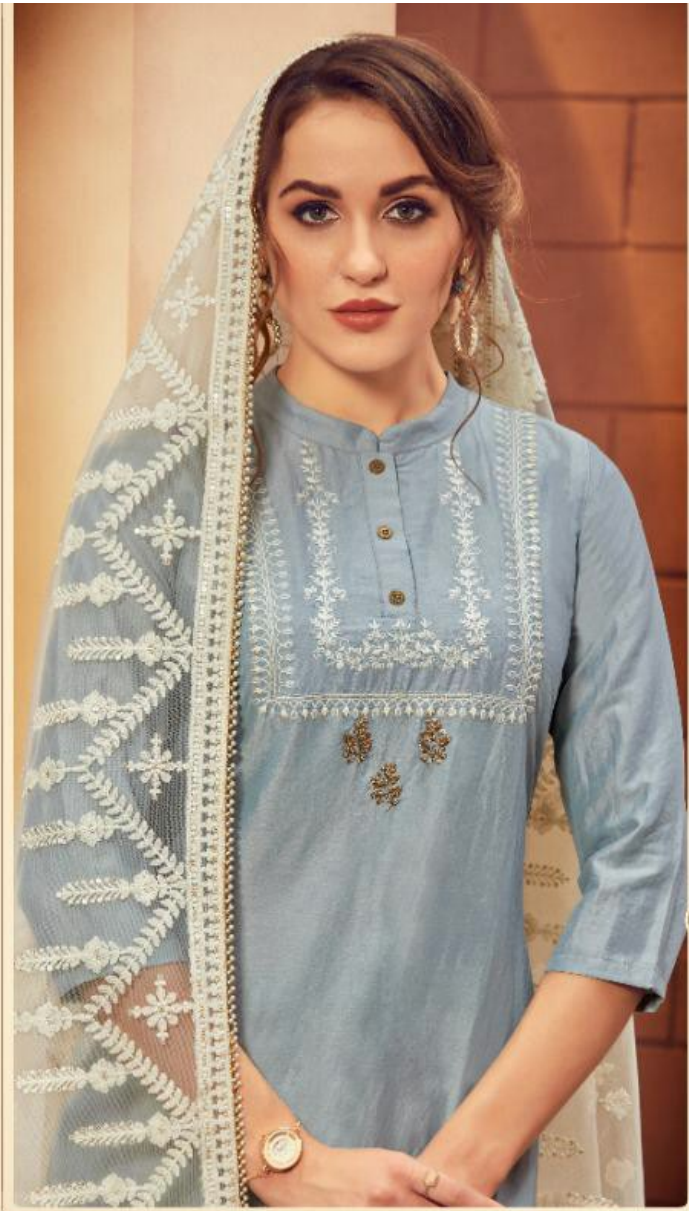

D.Ro.1005

D.Ro.1006

D.Ro.1007

D.Ro.1008

TEXTILE DEAL

TEXTILE DEAL

Glamour Queen

The most decorative applique used to decorate the soulful eminence of a woman.

B No. 1001

Beauty

The most decorative applique used to decorate the soulful eminence of a woman.

Beat

TEXTILE DEAL

B No. 1007

Wonderful
Shade

D.No.1004