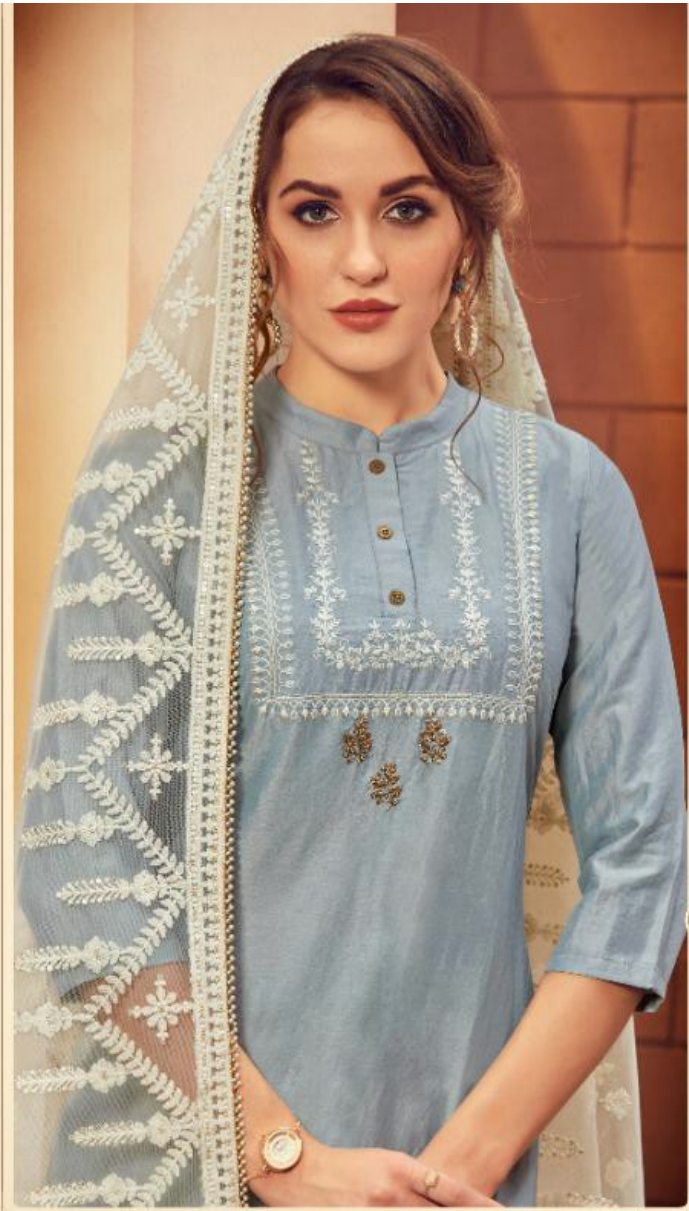

D.Ro.1004

D.Ro.1005

D.Ro.1006

D.Ro.1007

D.Ro.1008

TEXTILE DEAL

TEXTILE DEAL

Glamour Queen

The most decorative applique used to decorate the soulful eminence of a woman.

# Trendy Traditional

The most decorative applique used to decorate the soulful eminence of a woman.