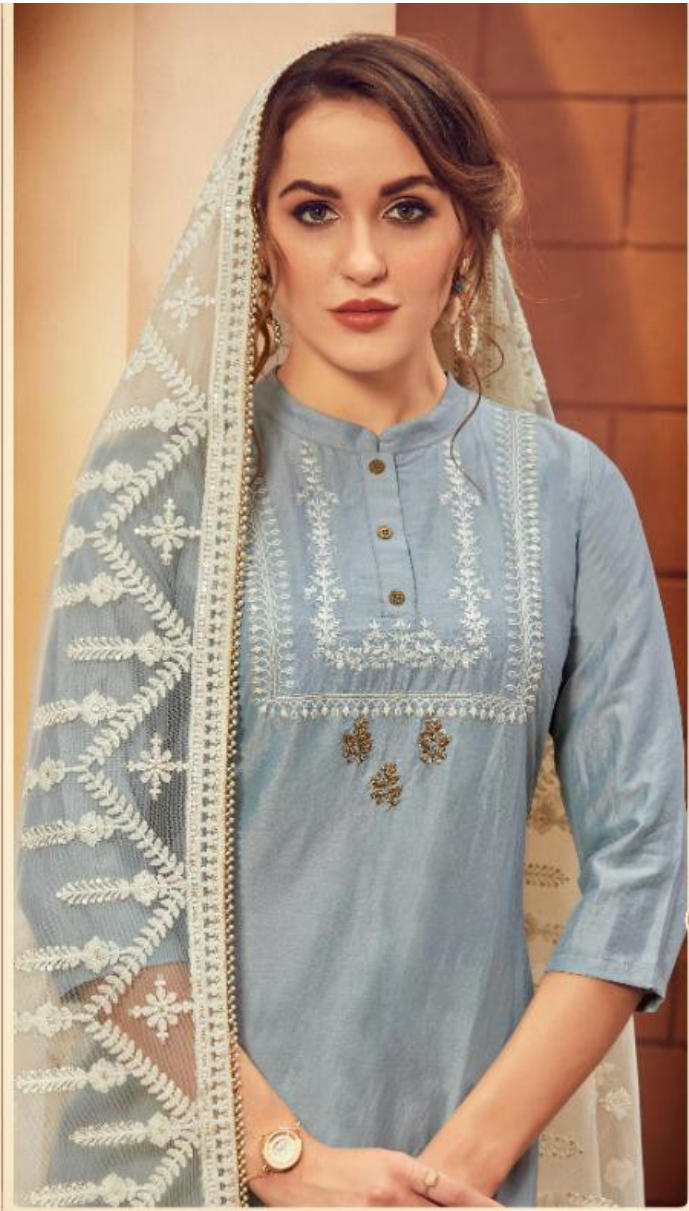

D.Ro.1005

D.Ro.1006

D.Ro.1007

D.Ro.1008

TEXTILE DEAL

TEXTILE DEAL

Glamour Queen

The most decorative applique used to decorate the soulful eminence of a woman.

TEXTILE DEAL

B No. 1001

Beauty

The most decorative applique used to decorate the soulful eminence of a woman.

Beat

TEXTILE DEAL

B No. 1007

Wonderful
Shade