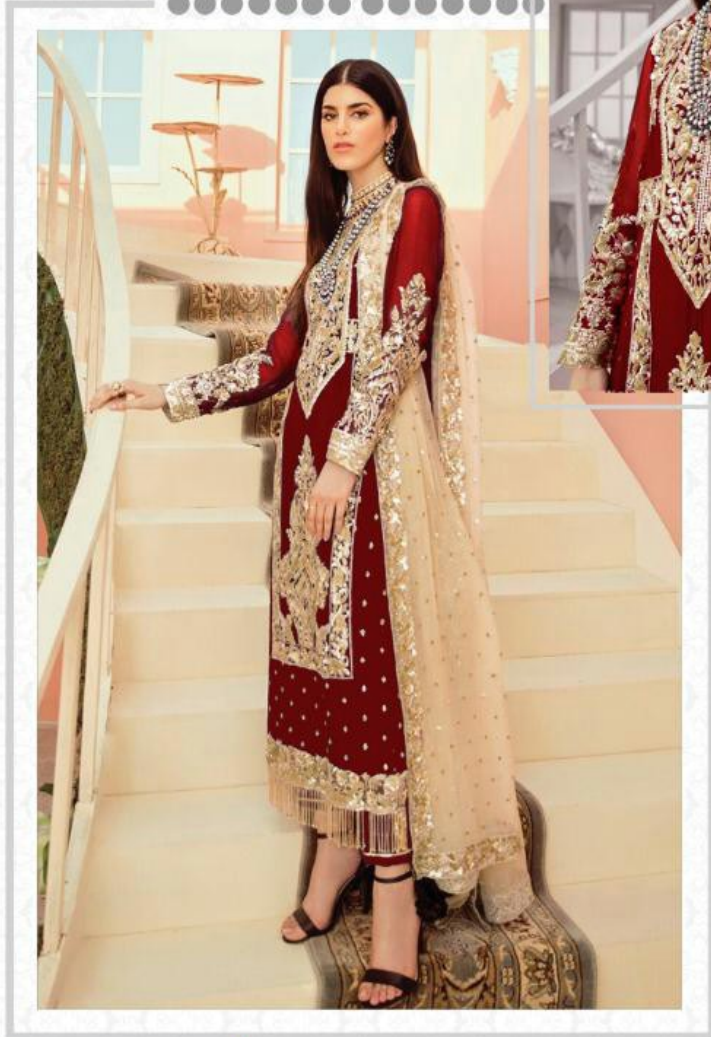

**JKJ**<sup>TM</sup>  
JUNAID & JAMSHED

**3002-G**

**IMROZIA**

TEXTILE DEAL

TOP - FOX JORJET& NET WITH HEAVY EMBROIDERY  
BOTTOM - HEAVY DUL SANTOON  
INEER - HEAVY DUL SANTOON  
DUPATTA - NET WITH NAJMIN HEAVY EMBROIDERY