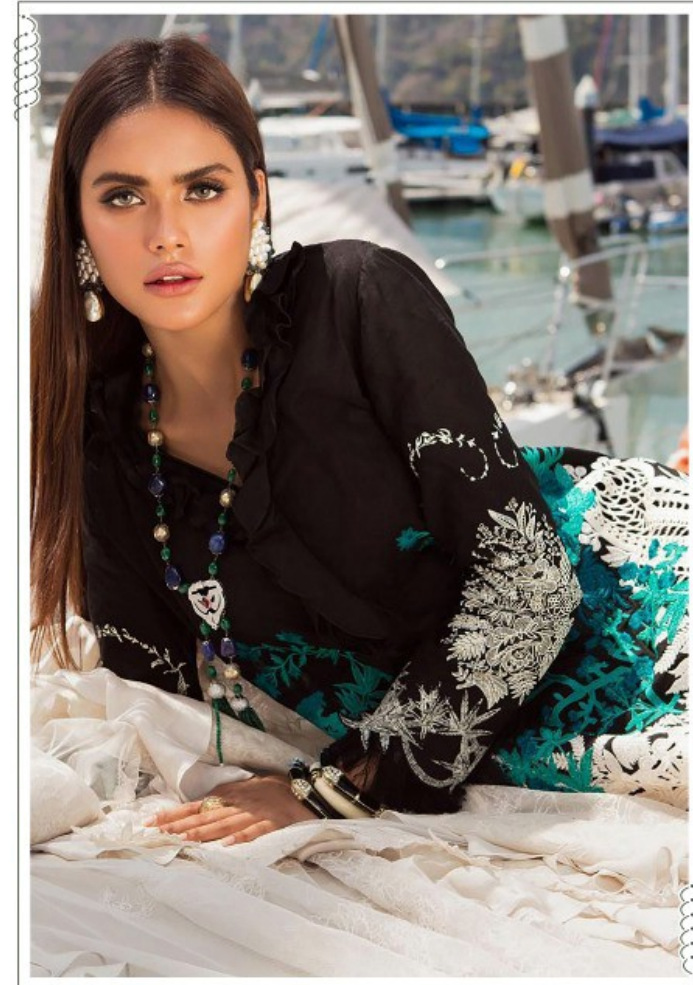

Sensible colors, excellent designs and romantic moods gives perfect combination of sense and sensibility.

TEXTILE DEAL

SD
shradha
DESIGNER

IN
Like
SPLENDOR
WOMAN

TEXTILE DEAL

DESIGN: 2001

THE *Style* LOOK ELEGANT