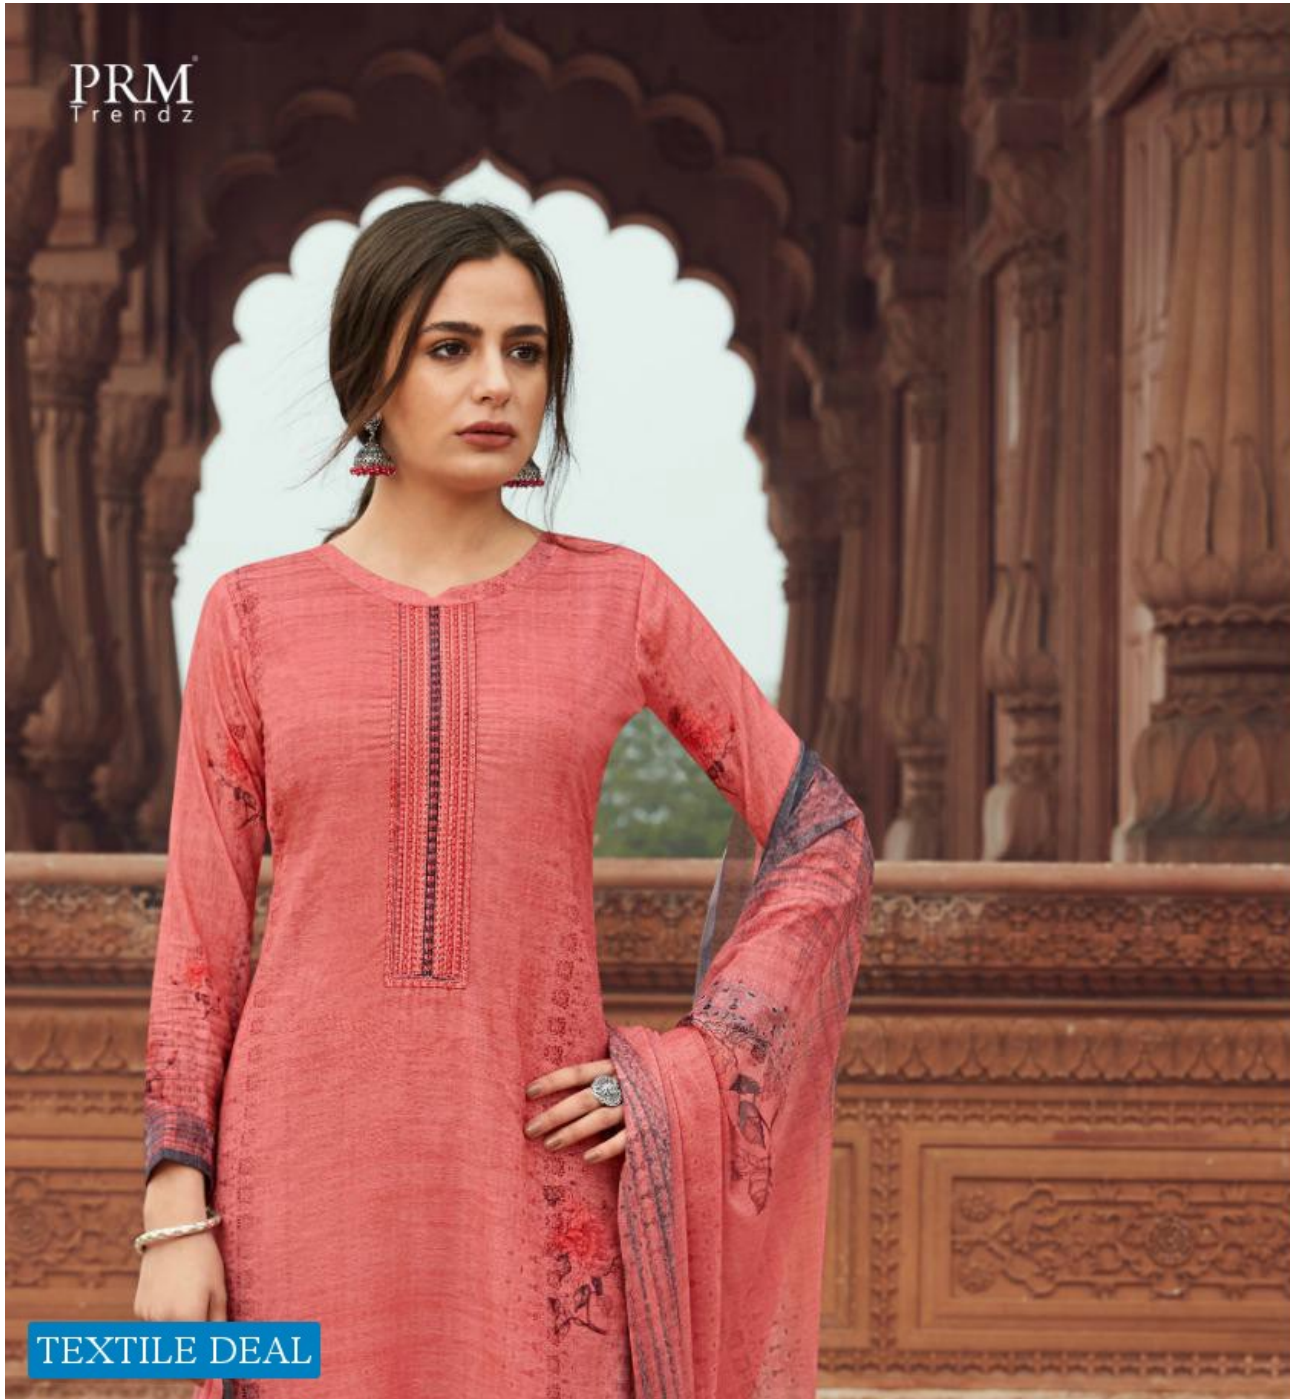

PRM
Trendz

TEXTILE DEAL