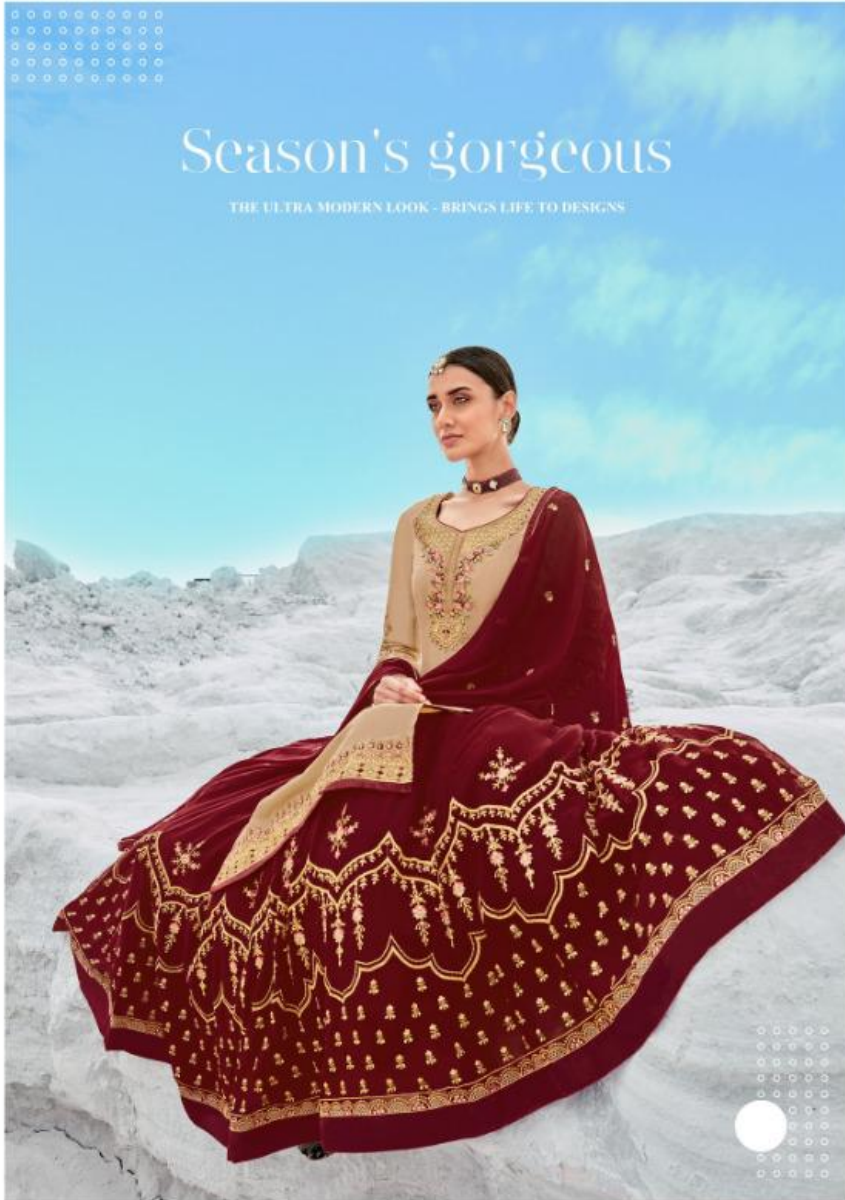

TORAN

Elegance is beauty.

SPECTACULAR DESIGN AND FEMINE MOOD

Trend Setter

MAKES ME FEEL MORE BEAUTIFUL

Fragrance glamour

ORNATE WITH GLOBAL PATTERN

Traditional Twist