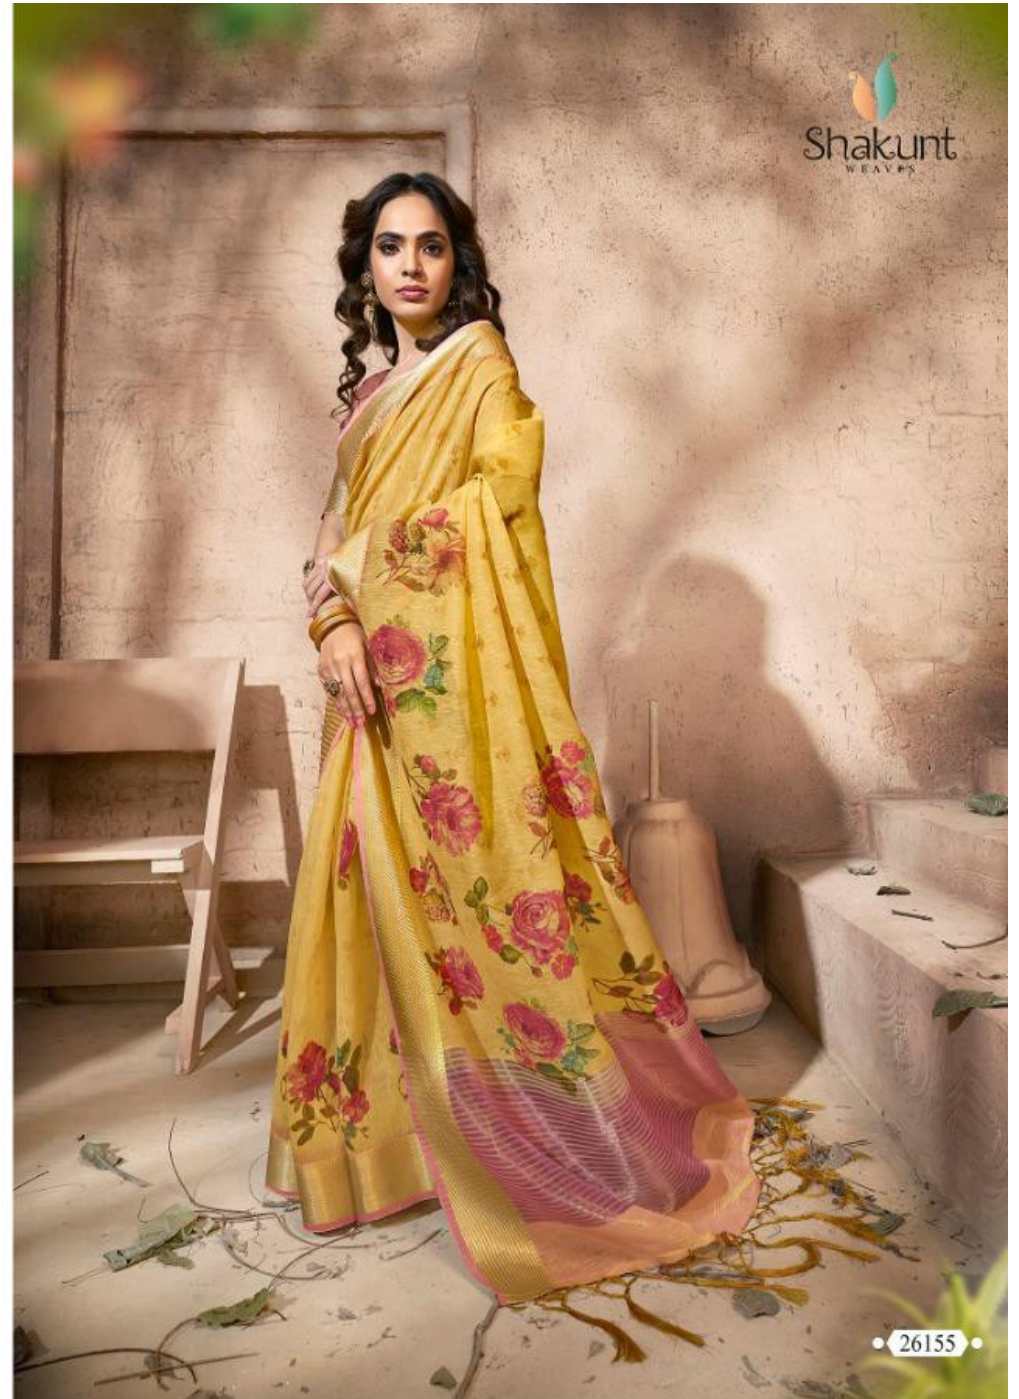

Shakunt
WEAVES

26155

A woman with long dark hair is sitting on stone steps against a textured, light-colored wall. She is wearing a vibrant yellow saree with a large floral pattern in shades of pink, red, and green. The saree has a pink border and gold tassels at the bottom. She is also wearing gold jewelry, including earrings, bangles, and a ring. The lighting is soft, highlighting the texture of the wall and the fabric of the saree.