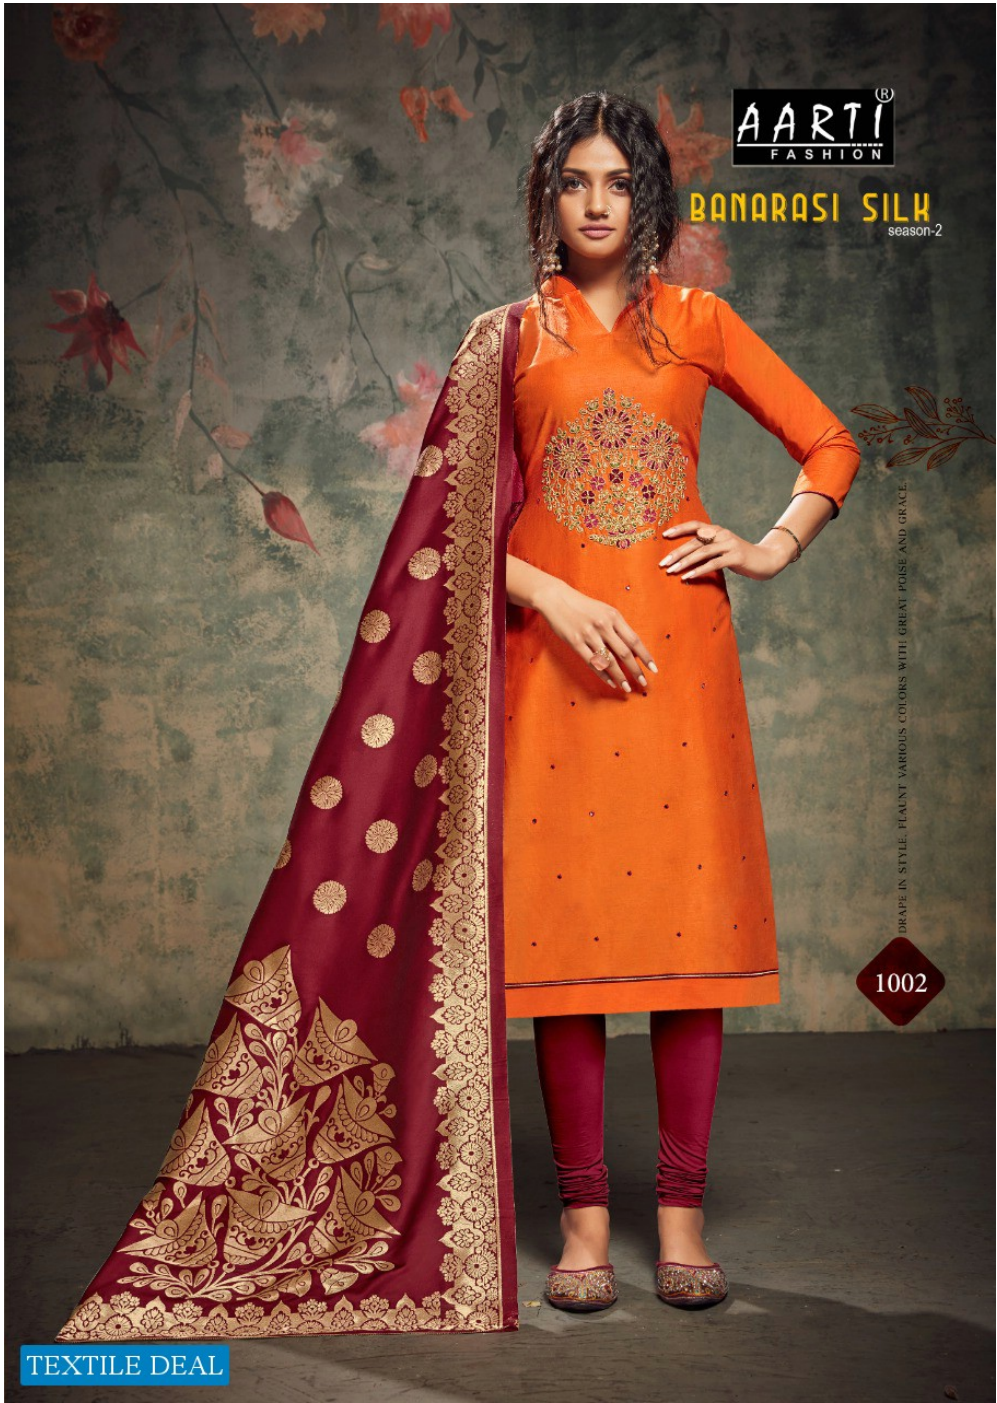

AARTI[®]
FASHION

BANARASI SILK

season-2

TEXTILE DEAL

TEXTILE DEAL

AARTI[®]
FASHION

BANARASI SILK
season-2

PRETTY POSE

1001

TEXTILE DEAL

AARTI[®]
FASHION

BANARASI SILK
season-2

DRAPE IN STYLE. PLACENT VARIOUS COLORS WITH GREAT POISE AND GRACE.

1002

TEXTILE DEAL

1001

FLOWER FLASH
THE NEW AGE COLORS AND FRESHNESS, WHICH SPREAD JOY, WHERE EVER YOU GO.

1005

TEXTILE DEAL

AARTI[®]
FASHION

BANARASI SILK
season-2

DRAPED IN STYLE. FLAUNT VARIOUS COLORS WITH GREAT POISE AND GRACE.

BANARASI SILK
season-2

DELIGHT
COLOR BECOMES MAJESTICALLY ELEGANT WITH A FUSION OF EMBROIDERIES.

1003

TEXTILE DEAL

TEXTILE DEAL