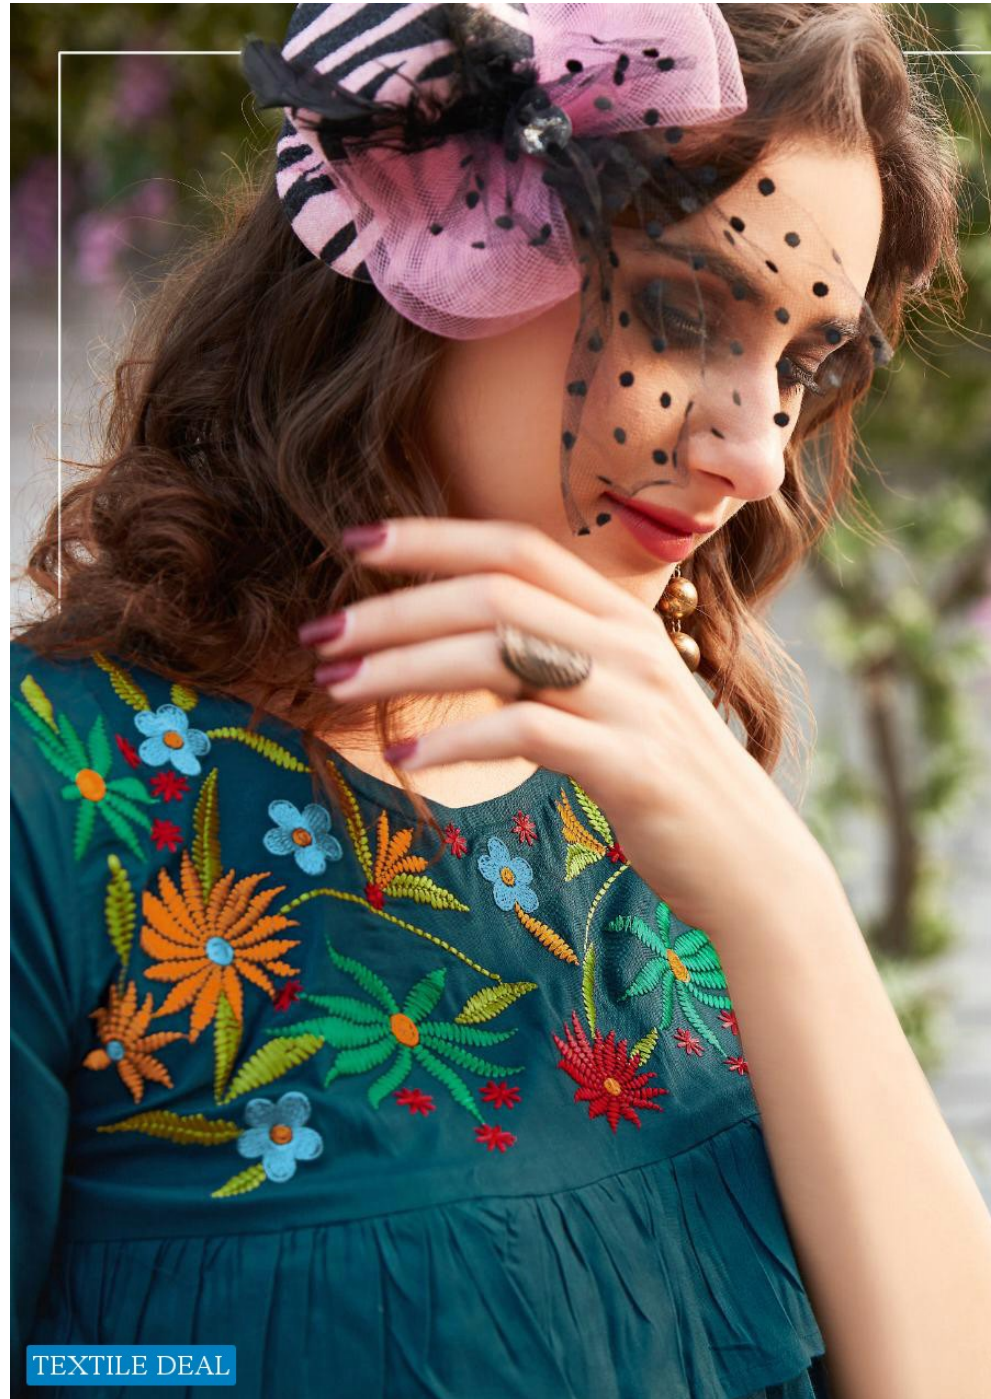

**Riya**  
DESIGNER

**COMPASS** VOL-6

TEXTILE DEAL

D.NO.6005

TEXTILE DEAL

THE NEW COLOR LIKE THIS

TEXTILE DEAL

TEXTILE DEAL

A woman with long brown hair and glasses is standing in a garden. She is wearing a dark green, long-sleeved top with a colorful floral embroidery on the chest and blue jeans. She is also wearing light-colored high-heeled shoes. The background features a white brick wall, a large green vine with purple flowers, and a planter box with various colorful flowers.