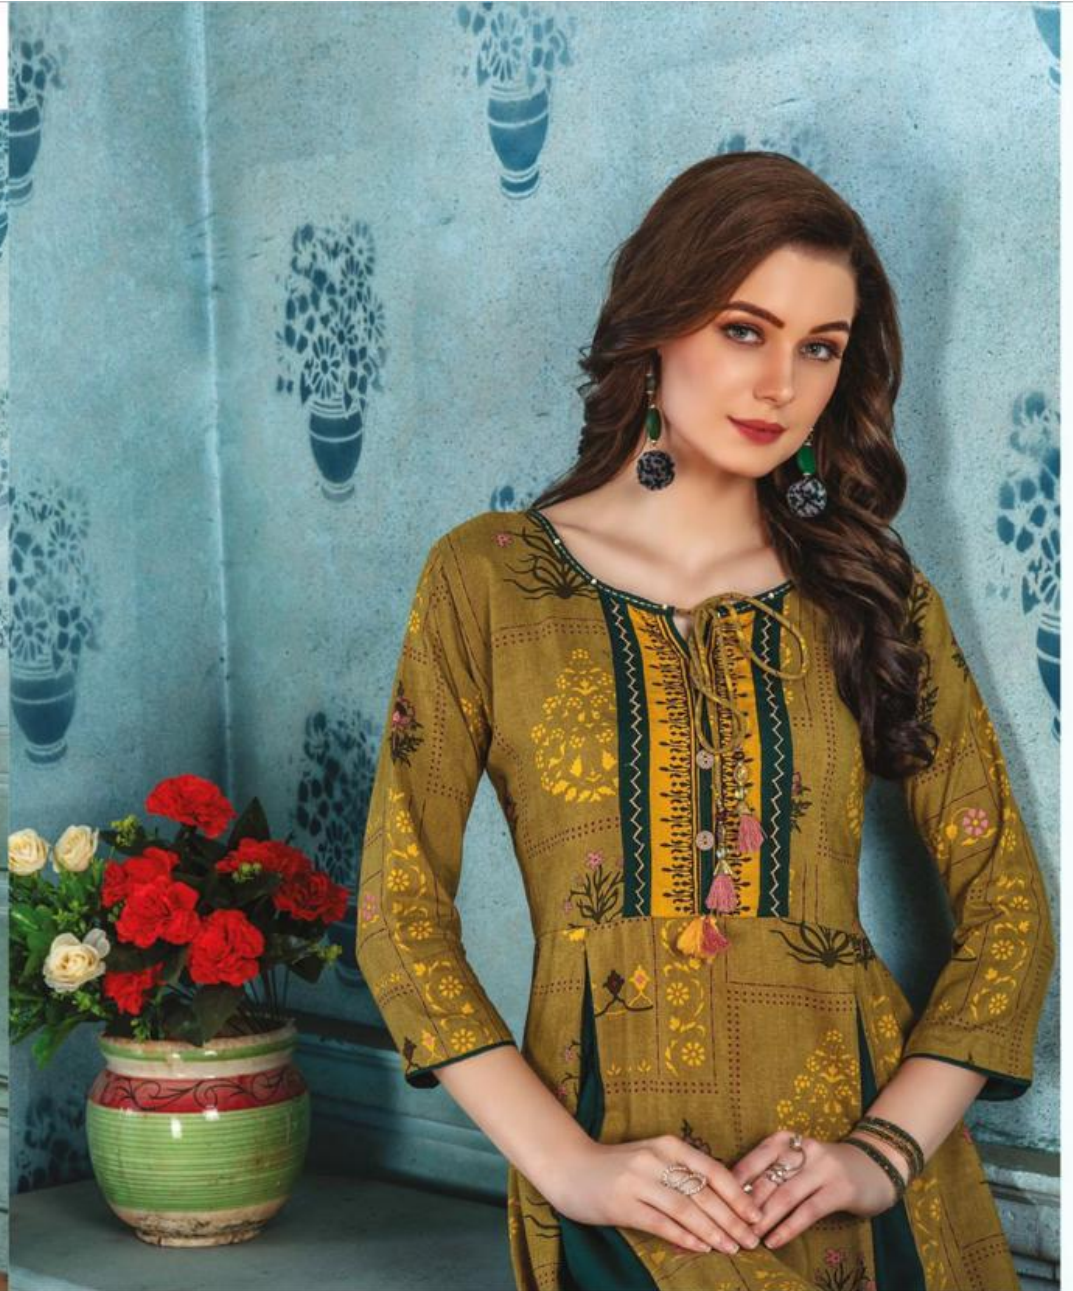

Kanasu^{TM}
DESIGN BY KANASU

Simple without letting
go of elegance & tradition
with natural fabrics

FUSION 1002