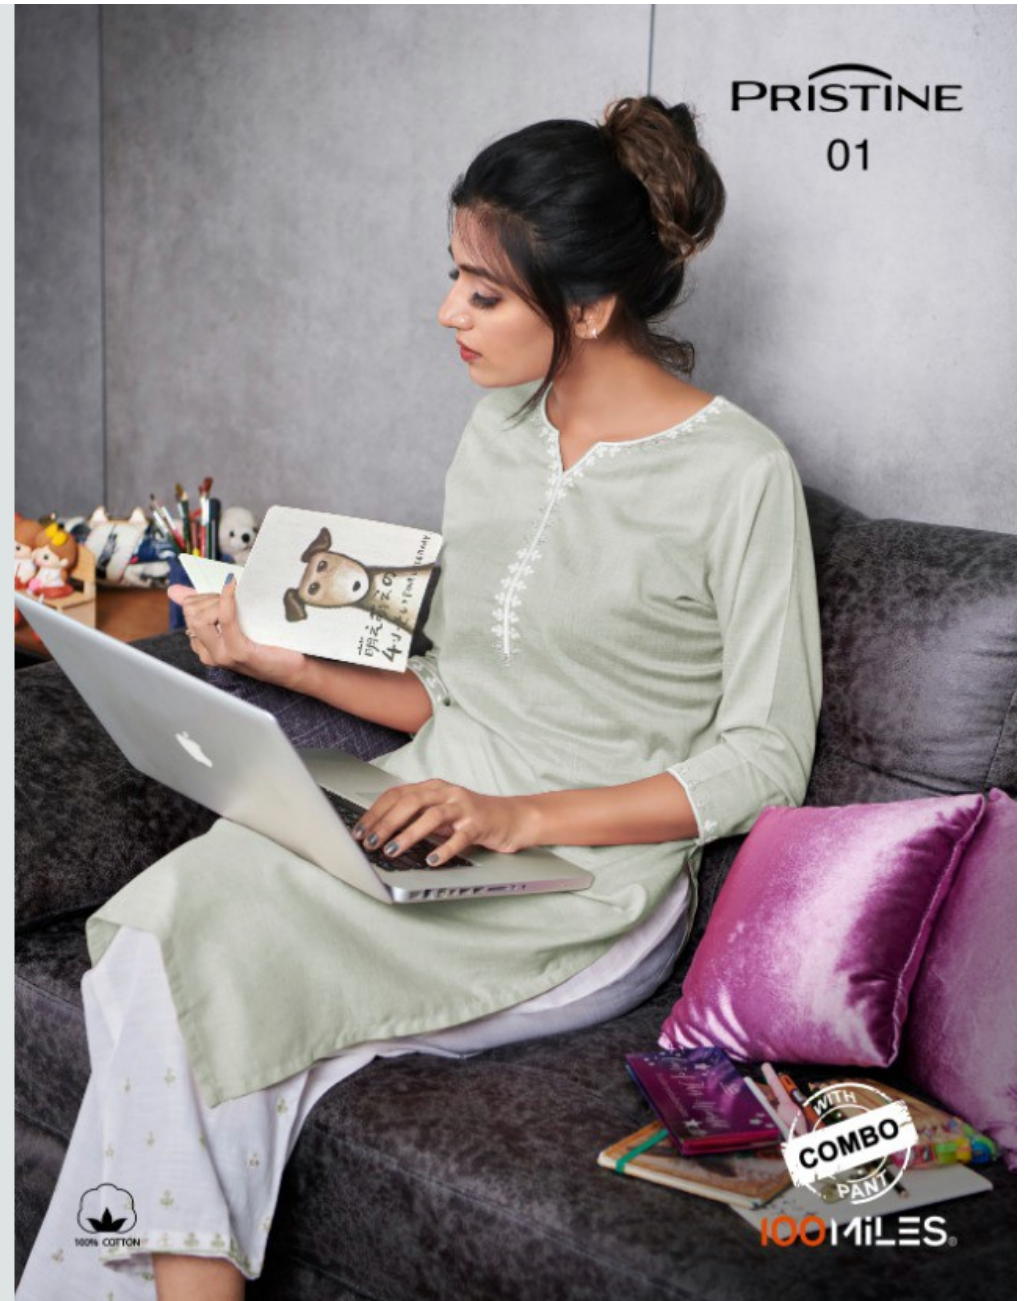

PRISTINE

WITH
COMBO
PANT

100MILES

PRISTINE

TEXTILE DEAL

PRISTINE
01

100% COTTON

WITH
COMBO
PANT

100 MILES

01

02

03

04

PRISTINE
02

WITH
COMBO
PANT

TEXTILE DEAL