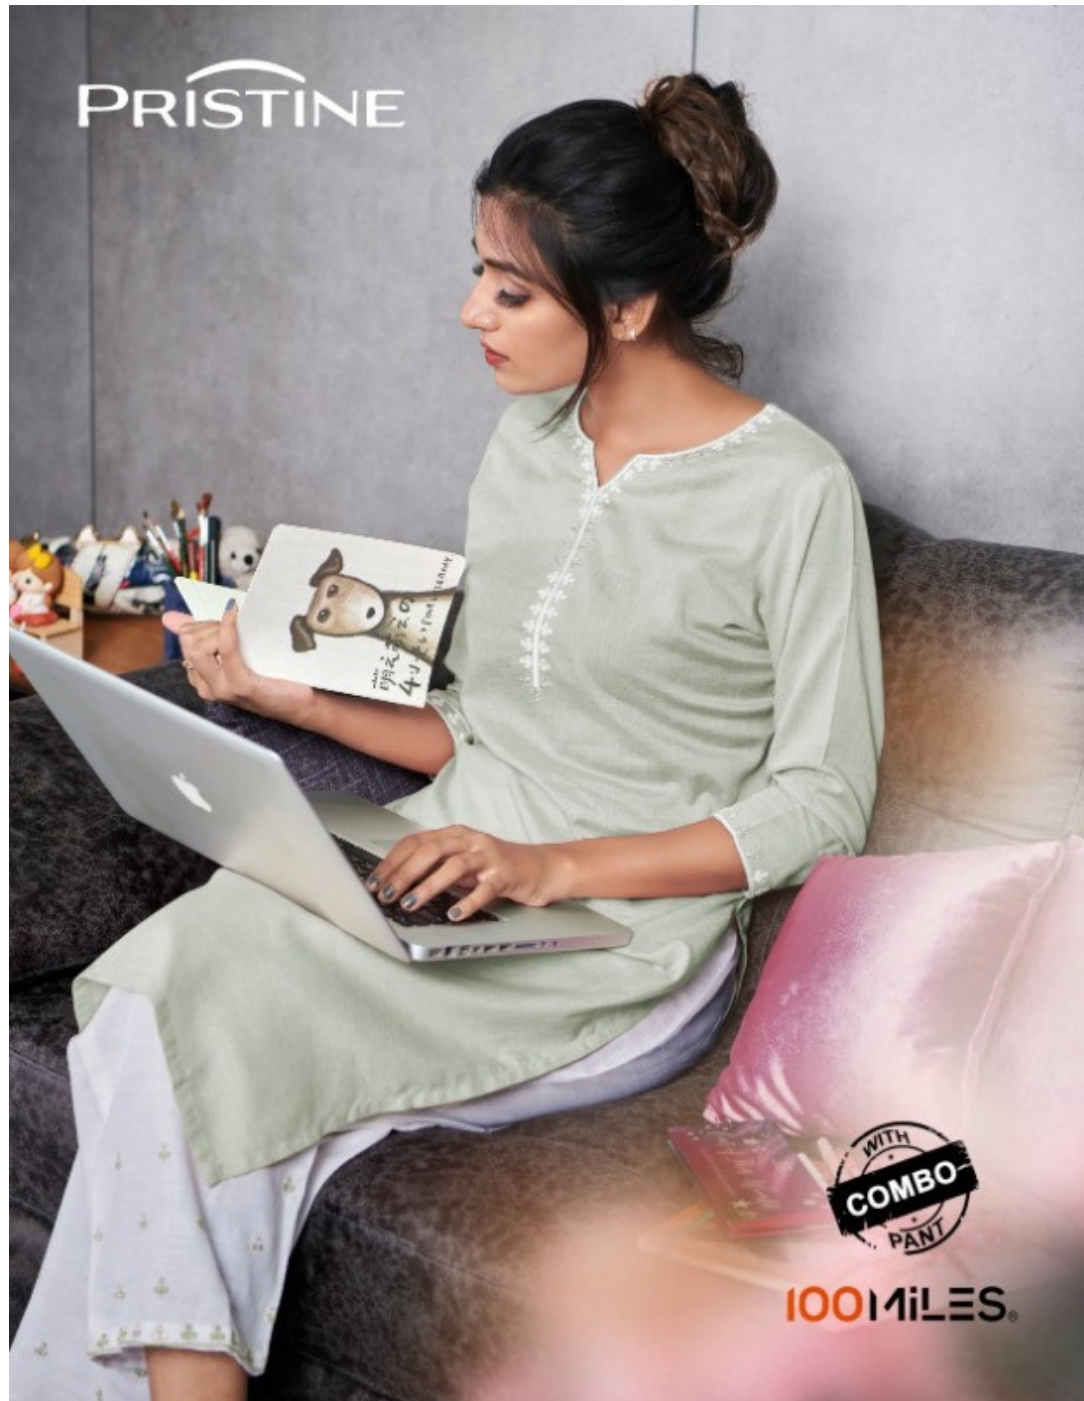

PRISTINE

WITH
COMBO
PANT

100MILES

PRISTINE

TEXTILE DEAL

PRISTINE
01

100% COTTON

WITH
COMBO
PANT

100 MILES

01

02

03

04

PRISTINE
02

WITH
COMBO
PANT

TEXTILE DEAL