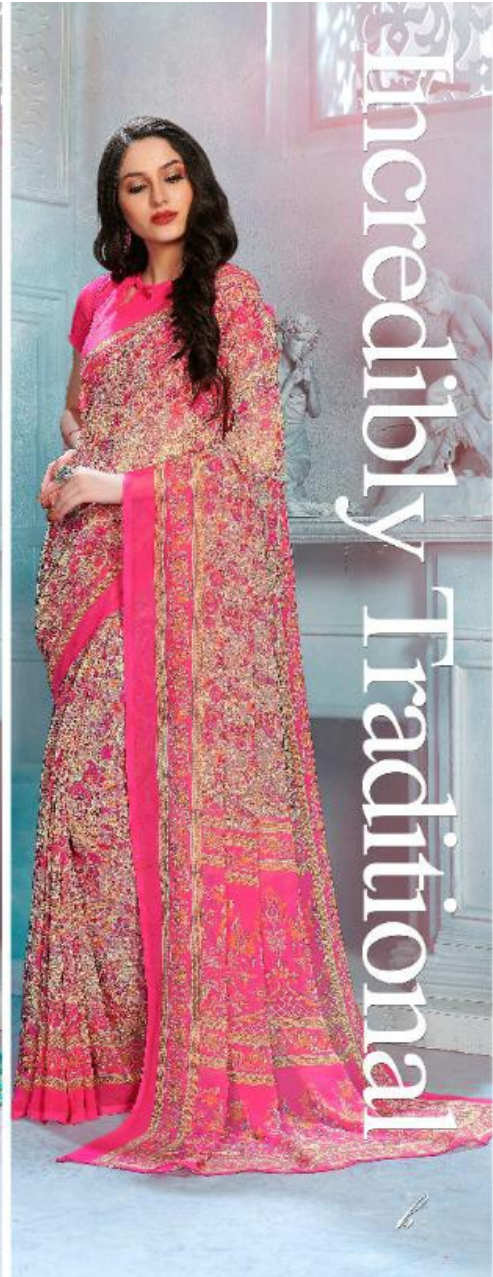

Incredibly Traditional

Extra-ordinary designs crafted on an exceptionally elegant fabric that will entice the best of looks. Each design is crafted with extra class creative touch for showcasing every particle with a variety of colour schemes with some magnificent details and lines. The overall effect of these splendid collections will be forever etched in the memory of every woman to be

SUSHMA™