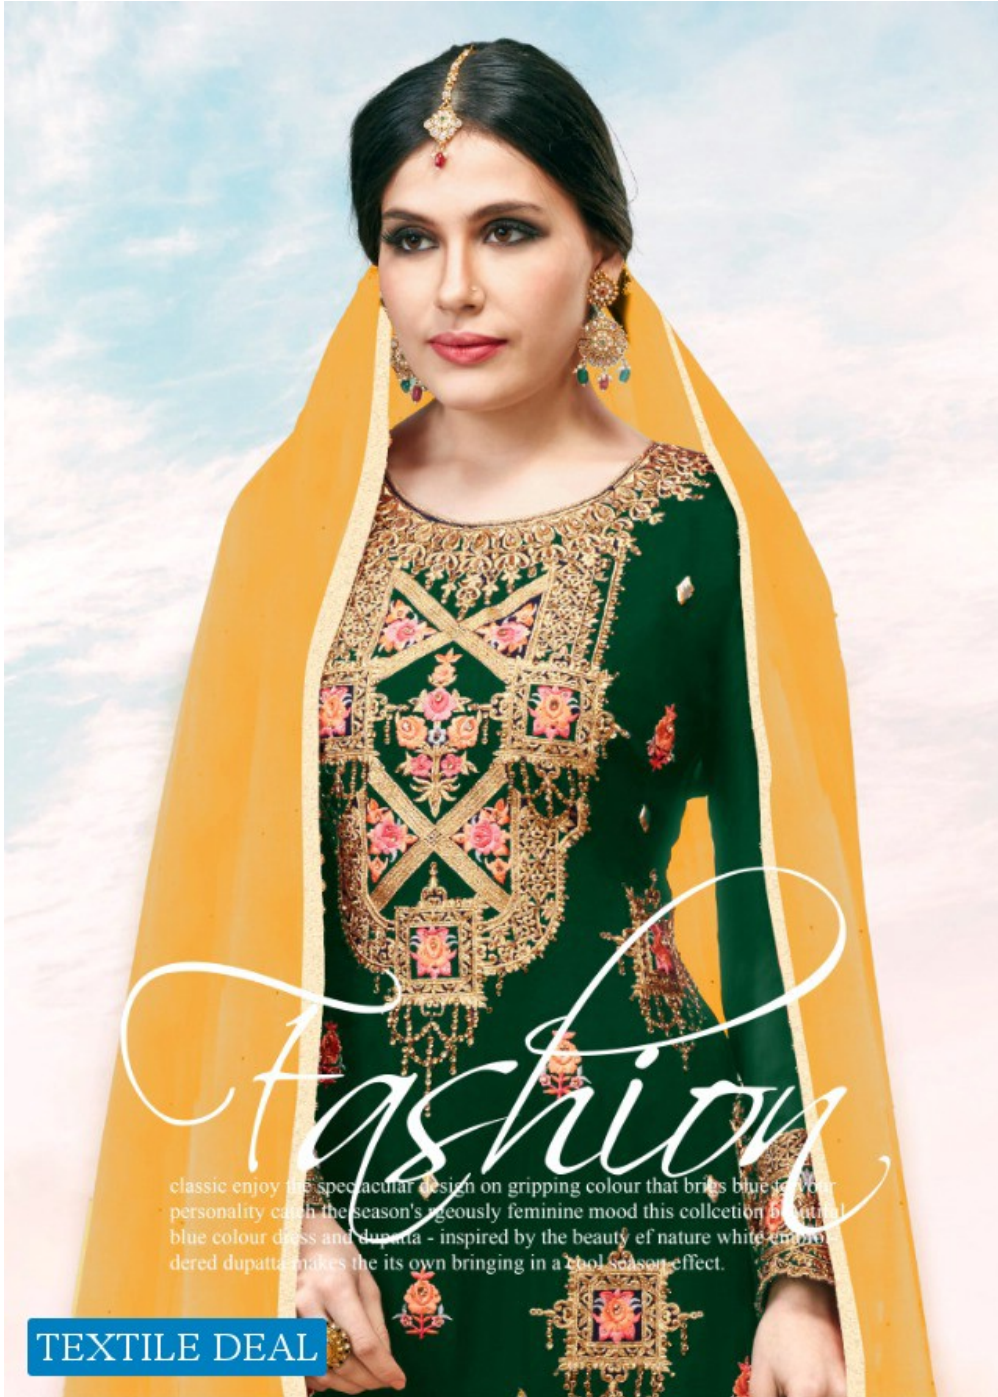

G h o o m a r

be royal by wearing

15003-A

15003-B

15003-C

15003-D

Sparkling

From the great size of a sparkle, a glow which would out-
shine the planet with its beauty. These sparkles were born when the
earth first in very young age glowed brighter than the remaining crea-
tures. Today, these sparkles and that of their dazzling clothes have ad-
orned the catwalks with their radiant charm. The prophecy came
true.

TEXTILE DEAL

Fashion

classic enjoy the spectacular design on gripping colour that brings blue to your personality catch the season's elegantly feminine mood this collection beautiful blue colour dress and shawl - inspired by the beauty of nature white embroidery on own bringing in a cool season's effect

TEXTILE DEAL

KAARA
SUITS

BEAUTY IS YOU

15003-D

Fashion

classic enjoy the spectacular design on gripping colour that brings blue to your personality catch the season's regiously feminine mood this collection beautiful blue colour dress and dupatta - inspired by the beauty of nature white embroidered dupatta makes the its own bringing in a cool season effect.

TEXTILE DEAL

KAARA
SUITS

BEAUTY IS YOU

15003-A

Fashion

classic enjoy the spectacular design on gripping colour that brings blue to your personality catch the season's ageously feminine mood this collection beautiful blue colour dress and dupatta - inspired by the beauty of nature white embroidered dupatta makes its own bringing in a cool season effect.