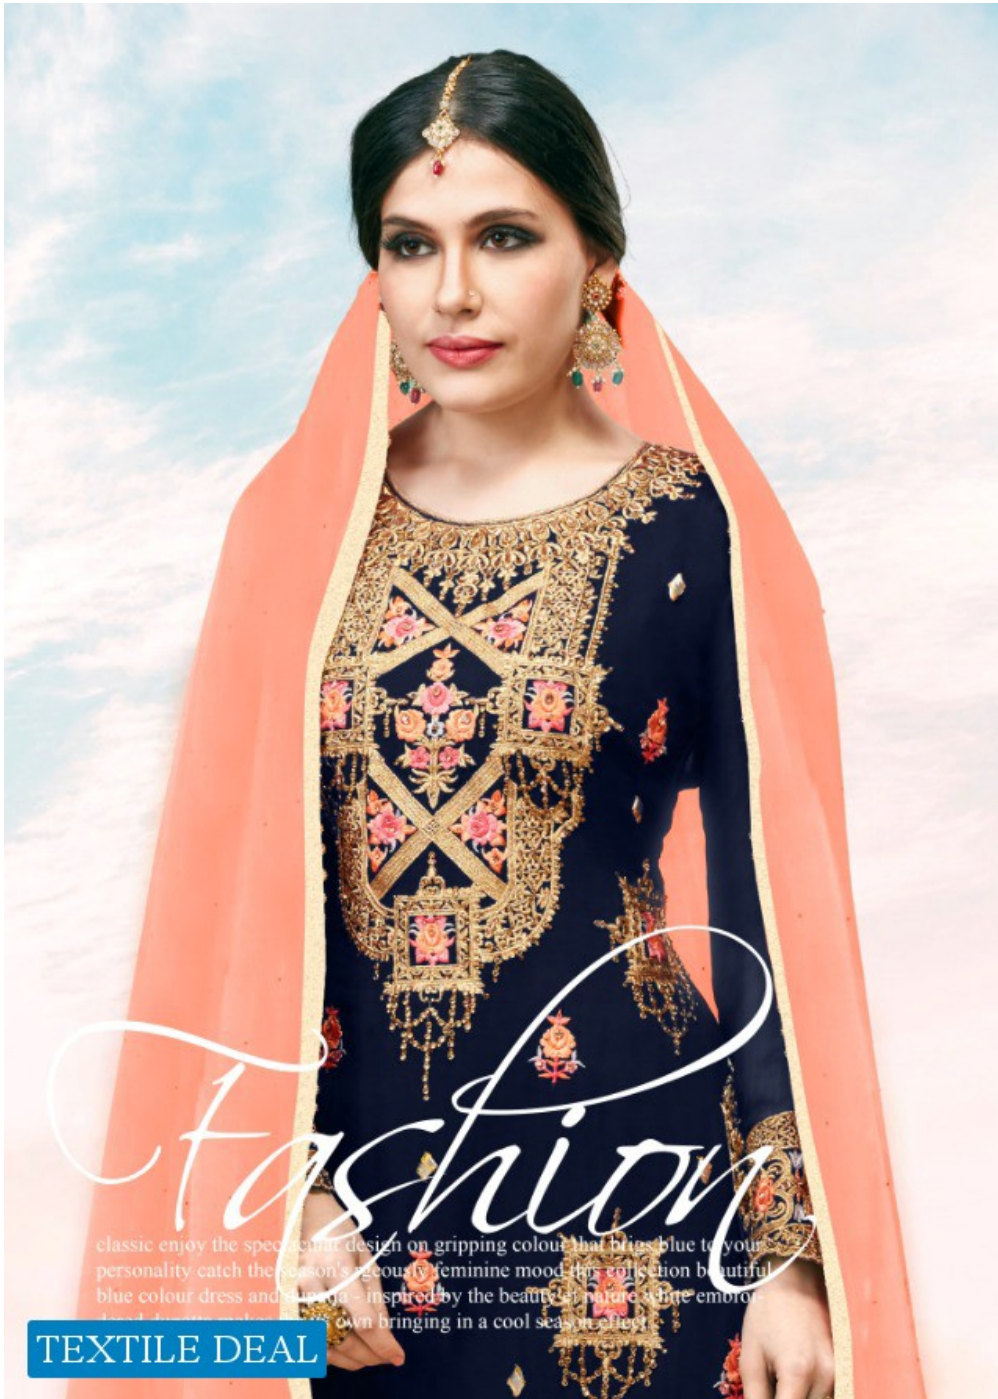

G h o o m a r

be royal by wearing

15003-A

15003-B

15003-C

15003-D

Sparkling

From the great size of a sparkle, a glow which would out-
shine the planet with its beauty. These sparkles were born when the
earth first in very young age glowed brighter than the remaining crea-
tures. Today, these sparkles and that of their dazzling clothes have ad-
orned the catwalks with their radiant charm. The prophecy came
true.

TEXTILE DEAL

Fashion

classic enjoy the spectacular design on gripping colour that brings blue to your personality catch the season's elegantly feminine mood this collection beautiful blue colour dress and shawl - inspired by the beauty of nature white embroidery on own bringing in a cool season's effect

TEXTILE DEAL

KAARA
SUITS

BEAUTY IS YOU

15003-D

Fashion

classic enjoy the spectacular design on gripping colour that brings blue to your personality catch the season's regiously feminine mood this collection beautiful blue colour dress and dupatta - inspired by the beauty of nature white embroidered dupatta makes the its own bringing in a cool season effect.

TEXTILE DEAL

KAARA
SUITS

BEAUTY IS YOU

15003-A

Fashion

classic enjoy the spectacular design on gripping colour that brings blue to your personality catch the season's ageously feminine mood this collection beautiful blue colour dress and dupatta - inspired by the beauty of nature white embroidered dupatta makes its own bringing in a cool season effect.