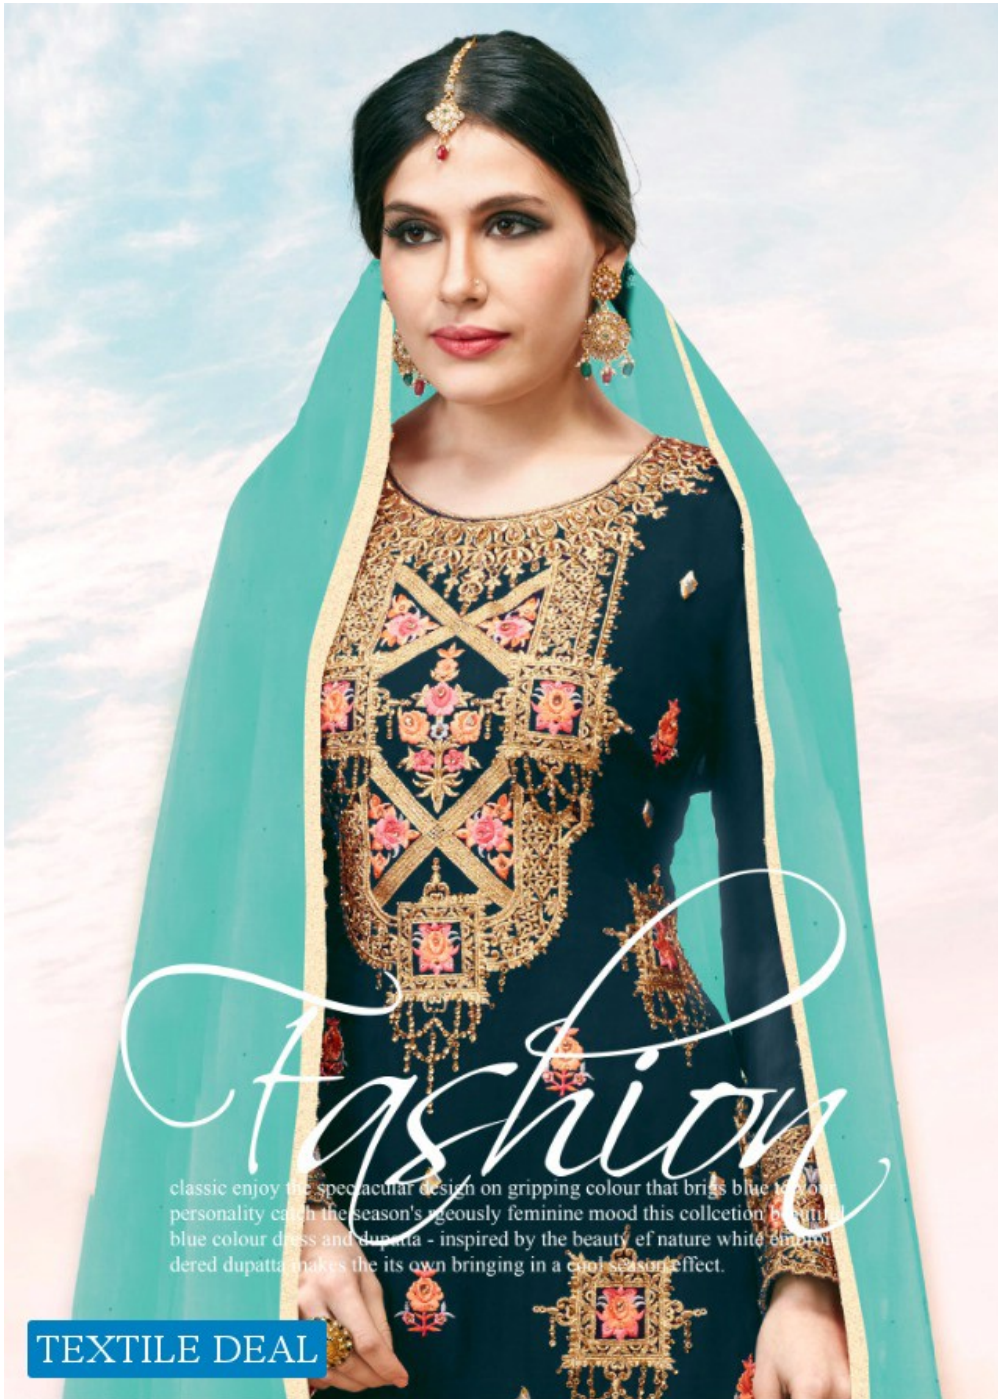

Fashion

classic enjoy the spectacular design on gripping colour that brings blue to your personality catch the season's ageously feminine mood this collection beautiful blue colour dress and dupatta - inspired by the beauty of nature white embroidered dupatta makes its own bringing in a cool season effect.

TEXTILE DEAL