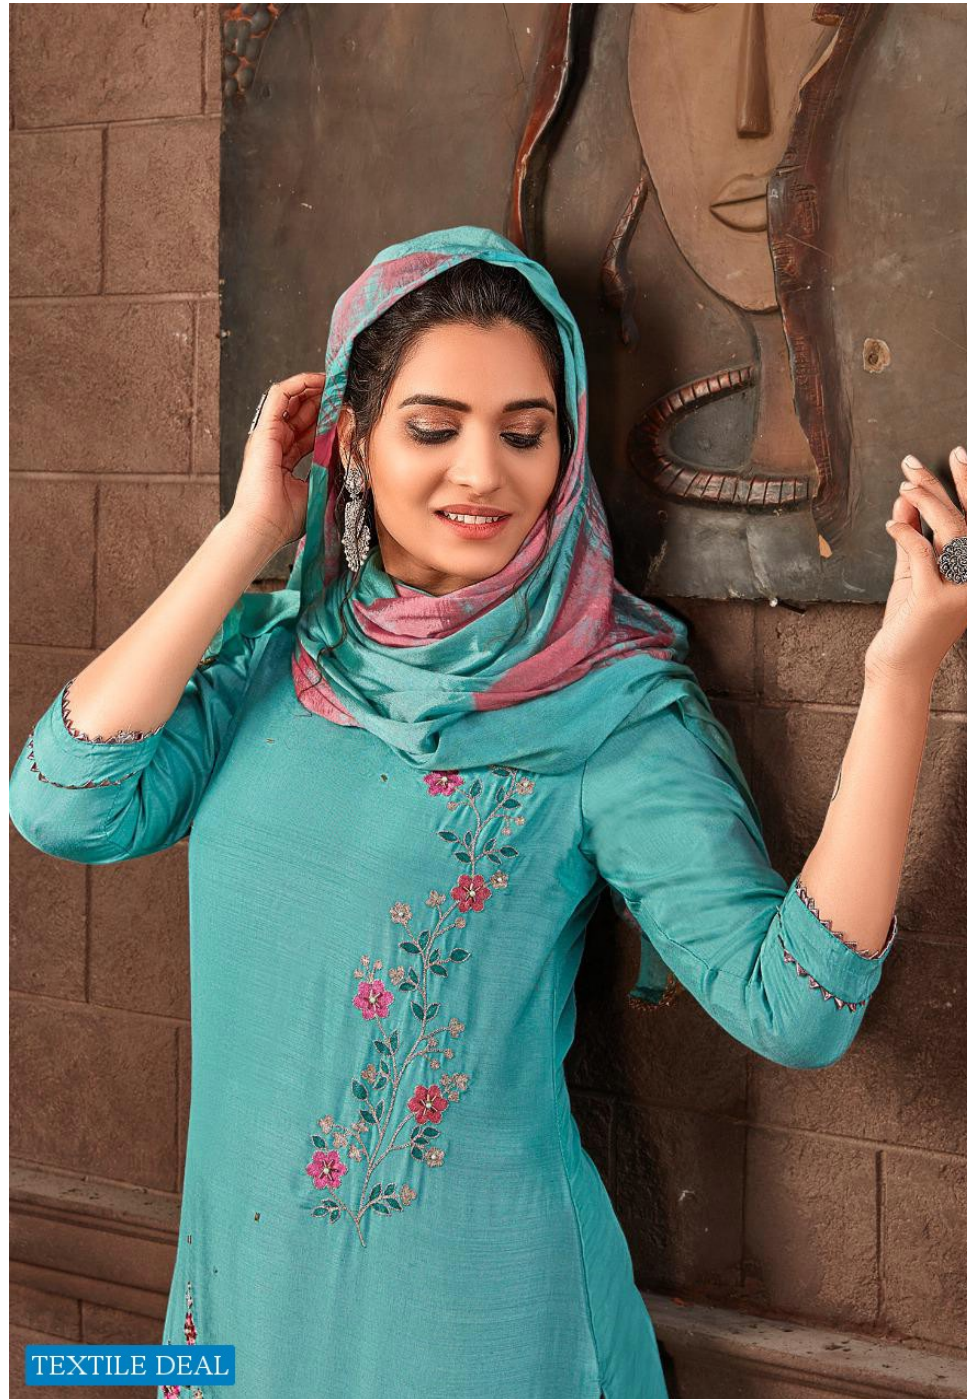

Krishiyaa
FASHIONS

pearl

TEXTILE DEAL

STYLE NO. 1004

TEXTILE DEAL

STYLE NO.1001

STYLE NO.1002

STYLE NO.1003

STYLE NO.1004

TEXTILE DEAL

TEXTILE DEAL

DRESS *to*
KILL

TEXTILE DEAL

DRESS to
KILL

TEXTILE DEAL

WHITE

This month Bazaar enlists two of her fellow style icons to celebrate the dramatic enduring power of alexander
we indulge in spring's love affair with seductive and plug into the power of the seasons boldest design
two london women with their own incredible style show us around the