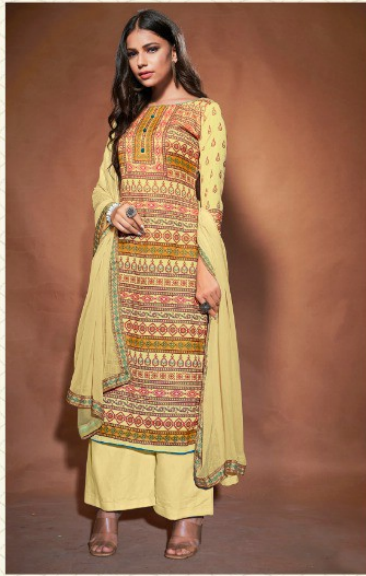

TEXTILE DEAL

1022

પુરદ શ્રીલ

TEXTILE DEAL

RED AND WHITE FUSION WITH A SPLURGE OF FLOWERS

1023

TEXTILE DEAL

1021