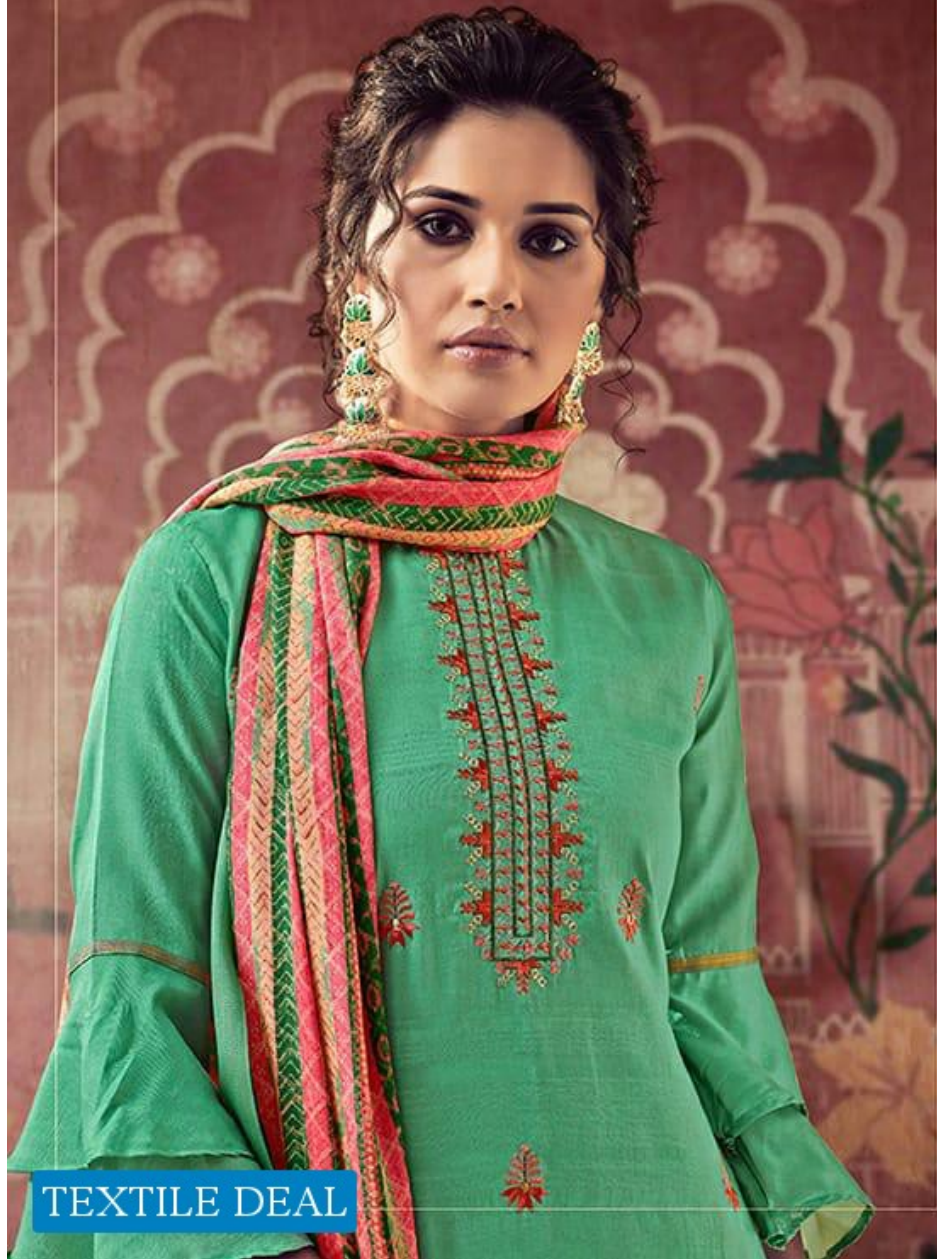

Belliza®
Designer Studio

D.NO.446-008

TEXTILE DEAL