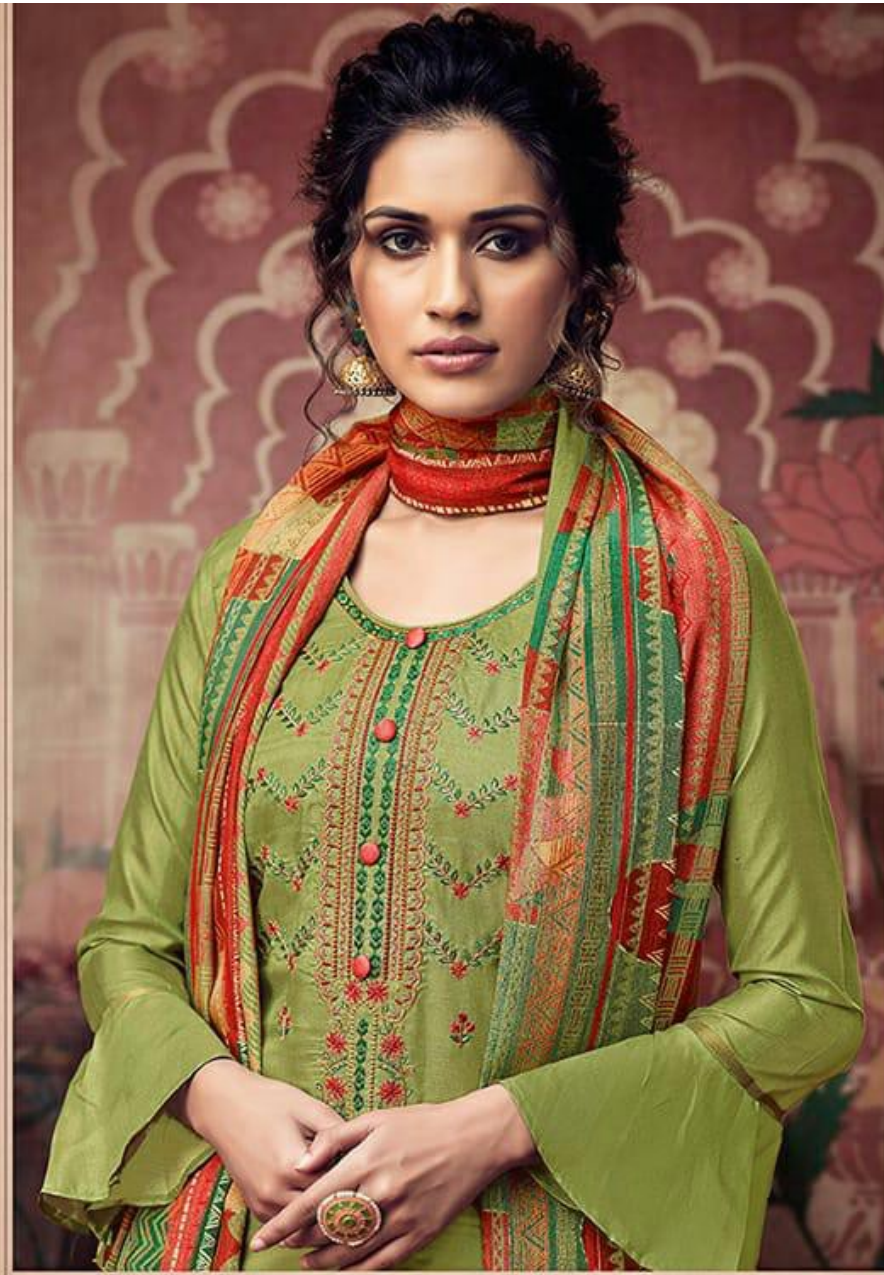

D.NO.446-004

TEXTILE DEAL